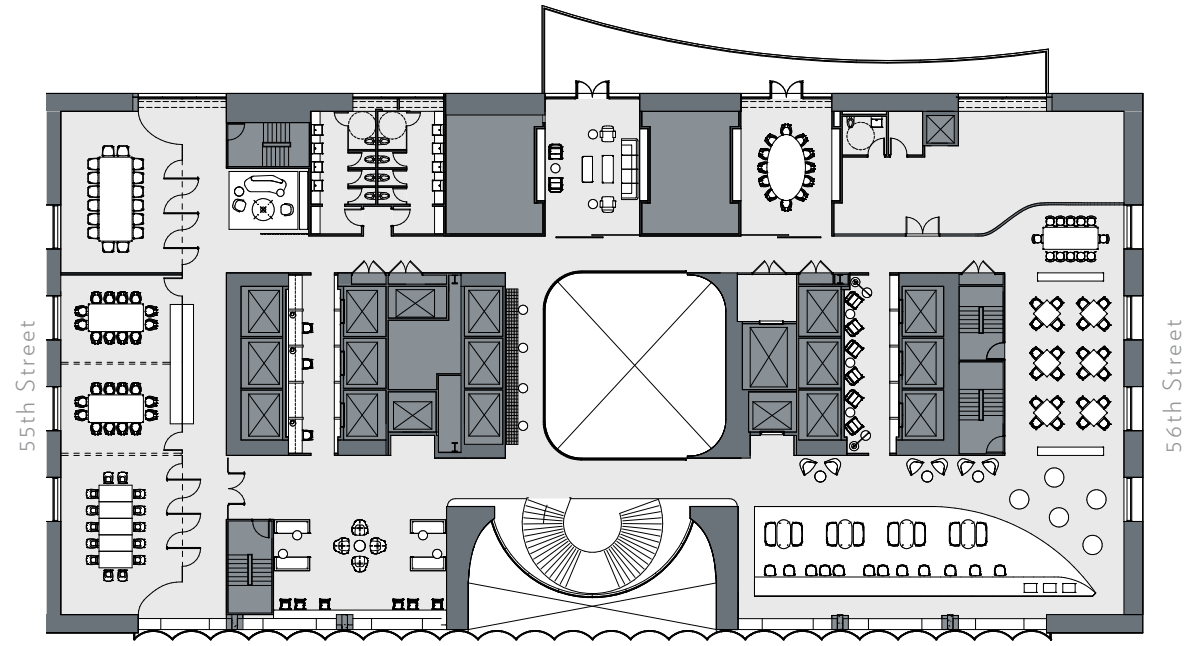

550

MADISON

Club Level 2

CEILING HEIGHT 17'-0"
RSF 20,610

Madison Avenue

NORTH →