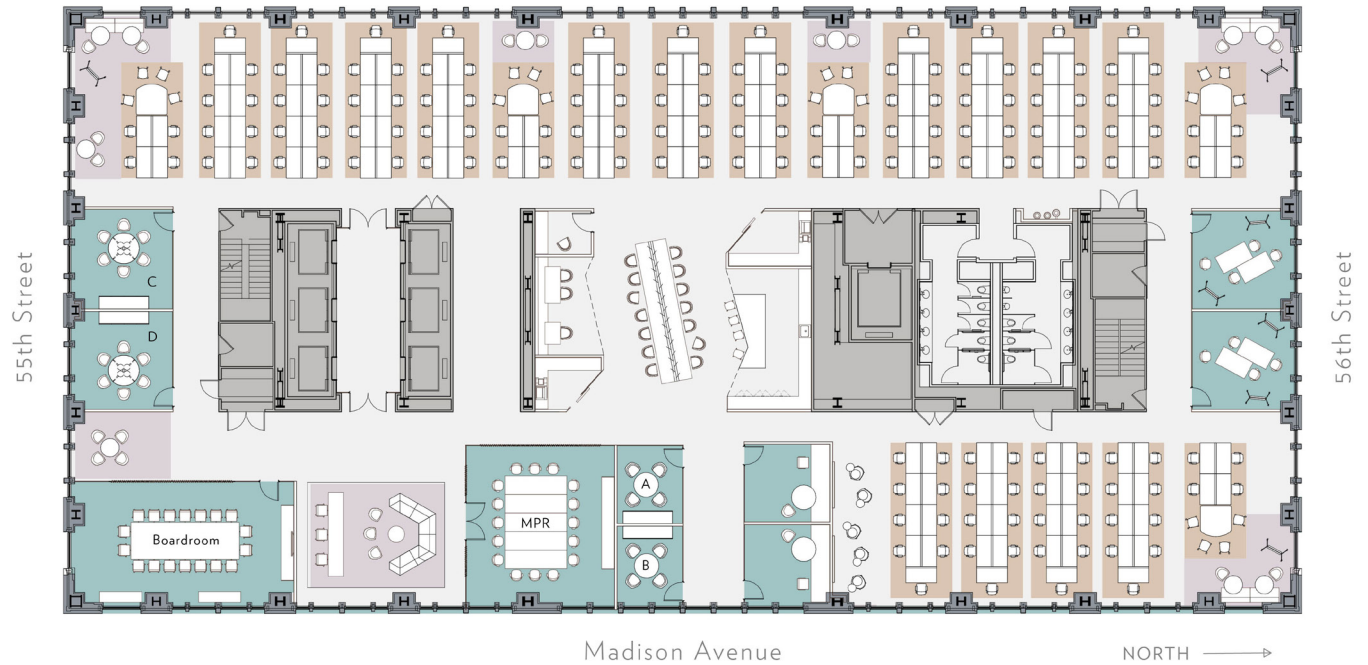

550

MADISON

TOWER TEST FIT

Creative

PROGRAM

● WORKSTATION 155

● COLLABORATIVE SEATS

● FOCUS SPACES

● TOUCHDOWN/WAR ROOMS

● SUPPORT

● MEETING 60

Boardroom 24

Conference A 4

Conference B 4

Conference C 6

Conference D 6

MPR 16

TOTAL HEADCOUNT 155

550

MADISON

TOWER TEST FIT

Hedge Fund

PROGRAM

PRIVATE OFFICES	24
● Partner	3
● Associate	21
TRADER	78
ANALYST/ ADMIN	28
CONFERCING	55
Boardroom	27
Conference A	4
Conference B	8
Conference C	3
Conference D	3
Conference E	6
Conference F	4
TOTAL HEADCOUNT	130

550

MADISON

TOWER TEST FIT

Private Equity

PROGRAM

PRIVATE OFFICES	29
● Executive	11
● Private Office	18
ANALYST/ ADMIN	36
CONFERCING	56
Boardroom	28
Conference A	12
Conference B	12
Conference C	4
TOTAL HEADCOUNT	65