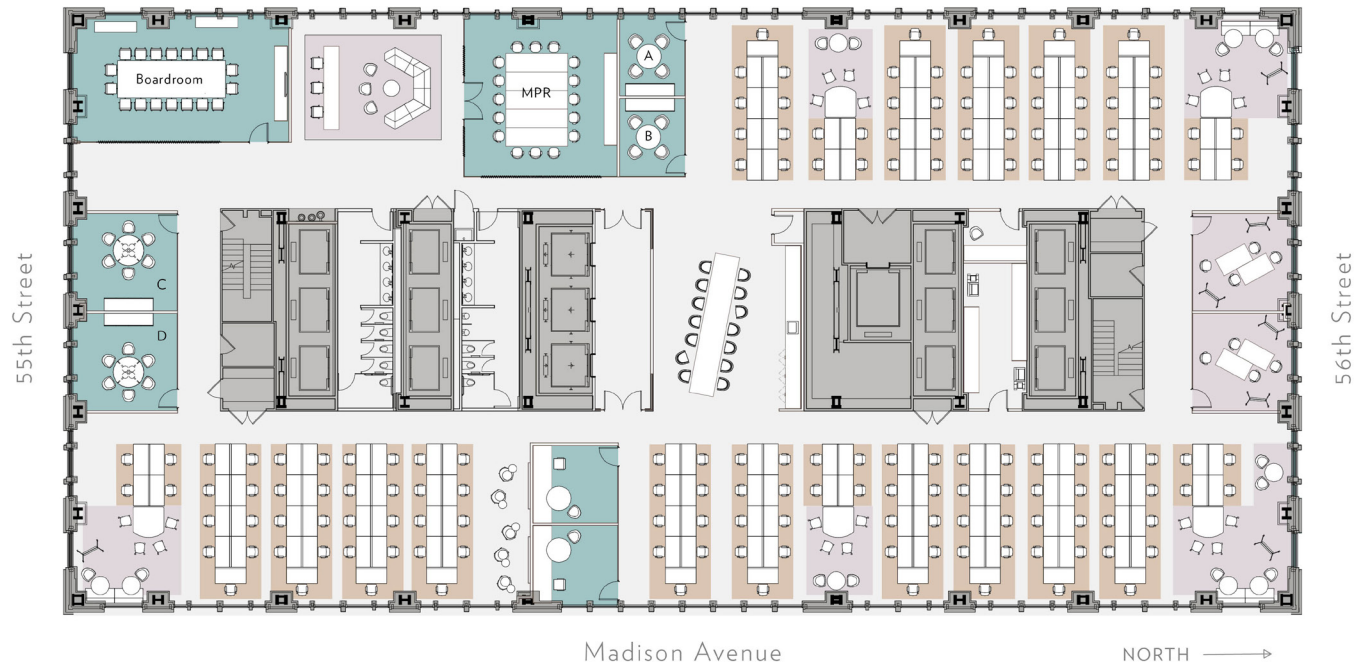

Boardroom	24
Conference A	12
Conference B	12
Conference C	16
Conference D	22
Conference E	10
MPR A	12
MPR B	12
MPR C	16
Training Room	20

TOTAL HEADCOUNT 158

550

MADISON

TOWER TEST FIT

Creative

PROGRAM

● WORKSTATION 155

● COLLABORATIVE SEATS

● FOCUS SPACES

● TOUCHDOWN/WAR ROOMS

● SUPPORT

● MEETING 60

Boardroom 24

Conference A 4

Conference B 4

Conference C 6

Conference D 6

MPR 16

TOTAL HEADCOUNT 155

550

MADISON

AVENUE TEST FIT

Law Firm