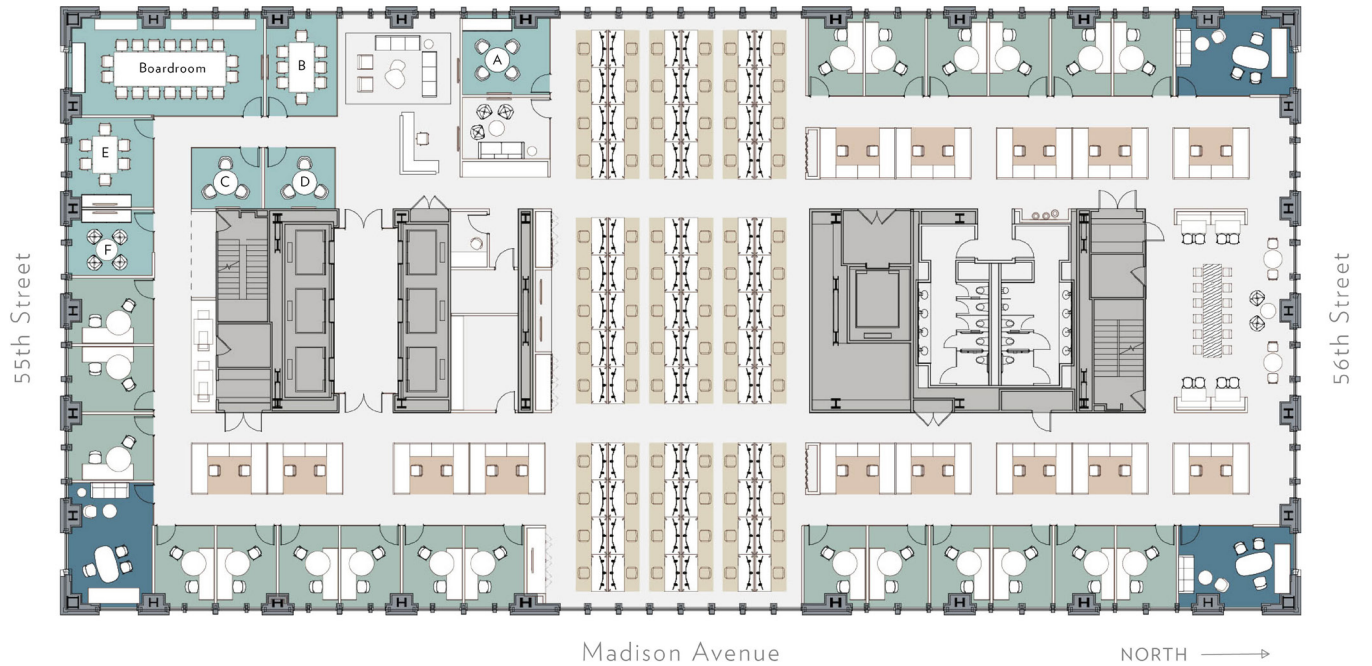

● TOUCHDOWN/WAR ROOMS

● SUPPORT

● MEETING 60

Boardroom 24

Conference A 4

Conference B 4

Conference C 6

Conference D 6

MPR 16

TOTAL HEADCOUNT 155

550

MADISON

TOWER TEST FIT

Hedge Fund

PROGRAM

PRIVATE OFFICES	24
● Partner	3
● Associate	21
TRADER	78
ANALYST/ ADMIN	28
CONFERCING	55
Boardroom	27
Conference A	4
Conference B	8
Conference C	3
Conference D	3
Conference E	6
Conference F	4
TOTAL HEADCOUNT	130

550

MADISON

TOWER TEST FIT

Private Equity

PROGRAM

PRIVATE OFFICES	29
● Executive	11
● Private Office	18
ANALYST/ ADMIN	36
CONFERCING	56
Boardroom	28
Conference A	12
Conference B	12
Conference C	4
TOTAL HEADCOUNT	65

550

MADISON

CITYSCAPE TEST FIT

Creative

PROGRAM

WORKSTATION 155

COLLABORATIVE SEATS

FOCUS SPACES