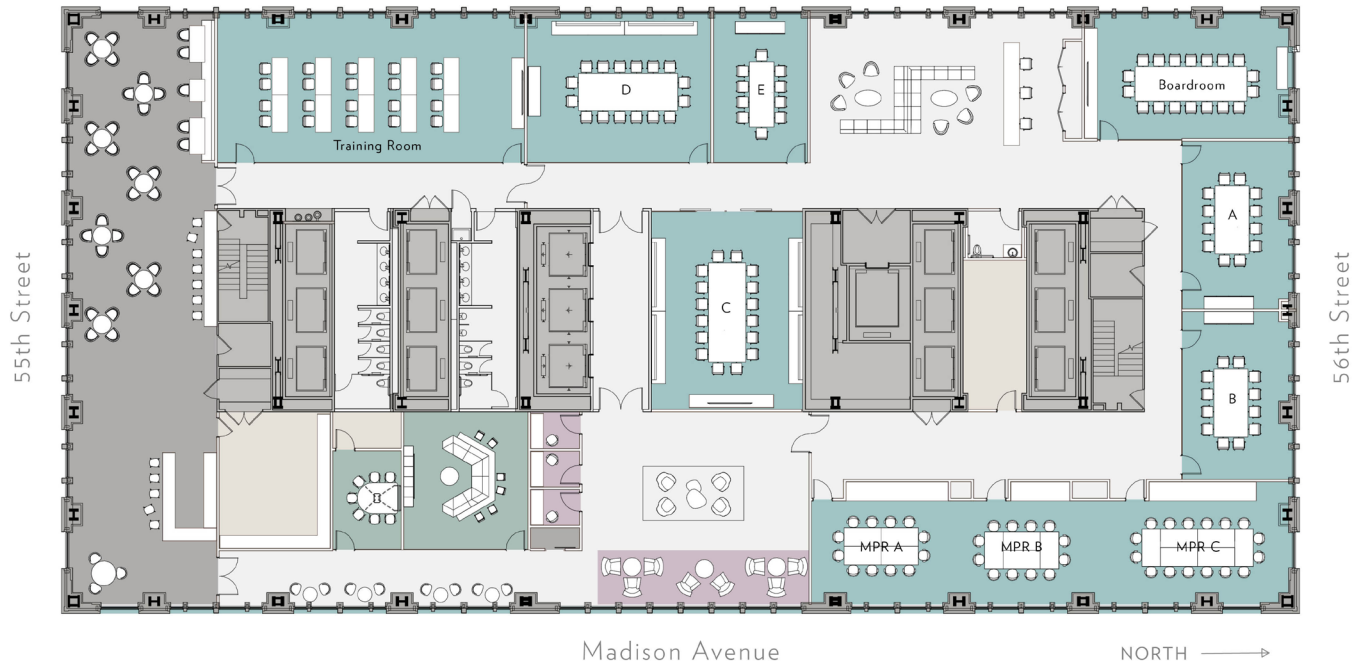

AVENUE TEST FIT

Conference

PROGRAM

● CAFETERIA/ SERVERY

● VISITING + BUSINESS CENTER

● VIDEO CONFERENCING

● SUPPORT

● MEETING **158**

Boardroom	24
Conference A	12
Conference B	12
Conference C	16
Conference D	22
Conference E	10
MPR A	12
MPR B	12
MPR C	16
Training Room	20

TOTAL HEADCOUNT 158

550

MADISON

TOWER TEST FIT

Creative

PROGRAM

● WORKSTATION 155