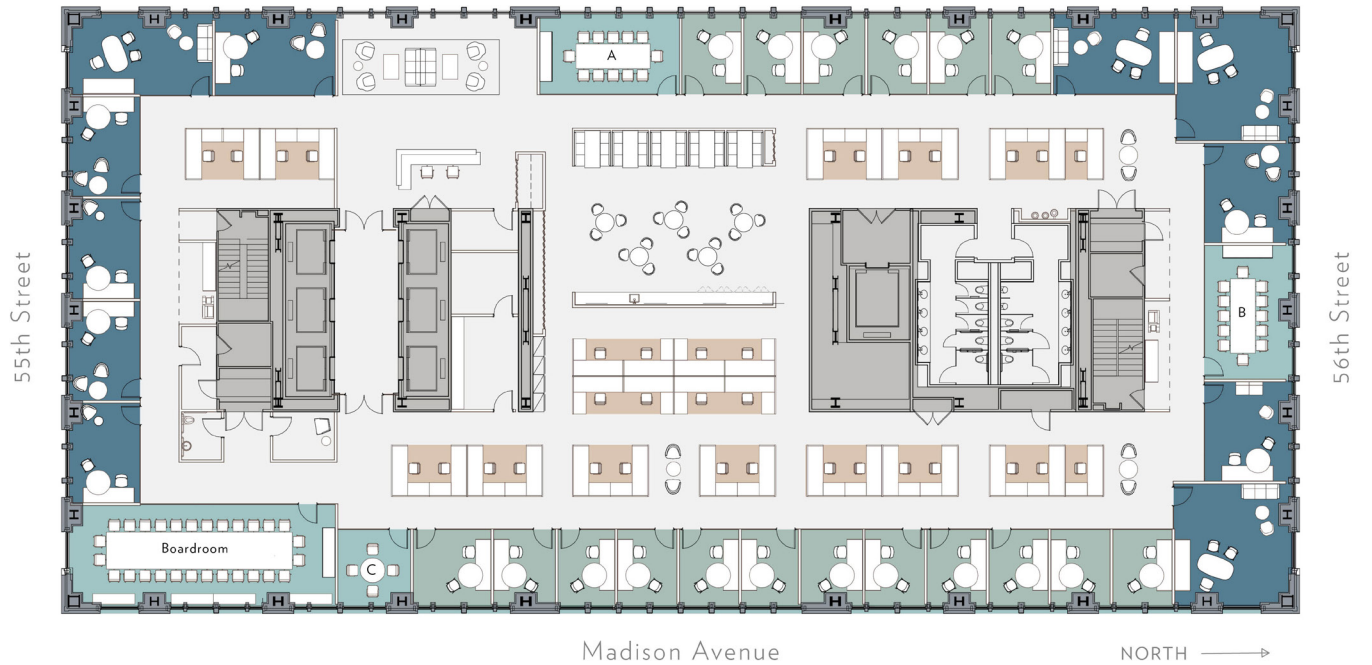

550

MADISON

TOWER TEST FIT

Private Equity

PROGRAM

PRIVATE OFFICES	29
● Executive	11
● Private Office	18
ANALYST/ ADMIN	36
CONFERCING	56
Boardroom	28
Conference A	12
Conference B	12
Conference C	4
TOTAL HEADCOUNT	65

550

MADISON

CITYSCAPE TEST FIT

Creative

PROGRAM

WORKSTATION 155

COLLABORATIVE SEATS

FOCUS SPACES