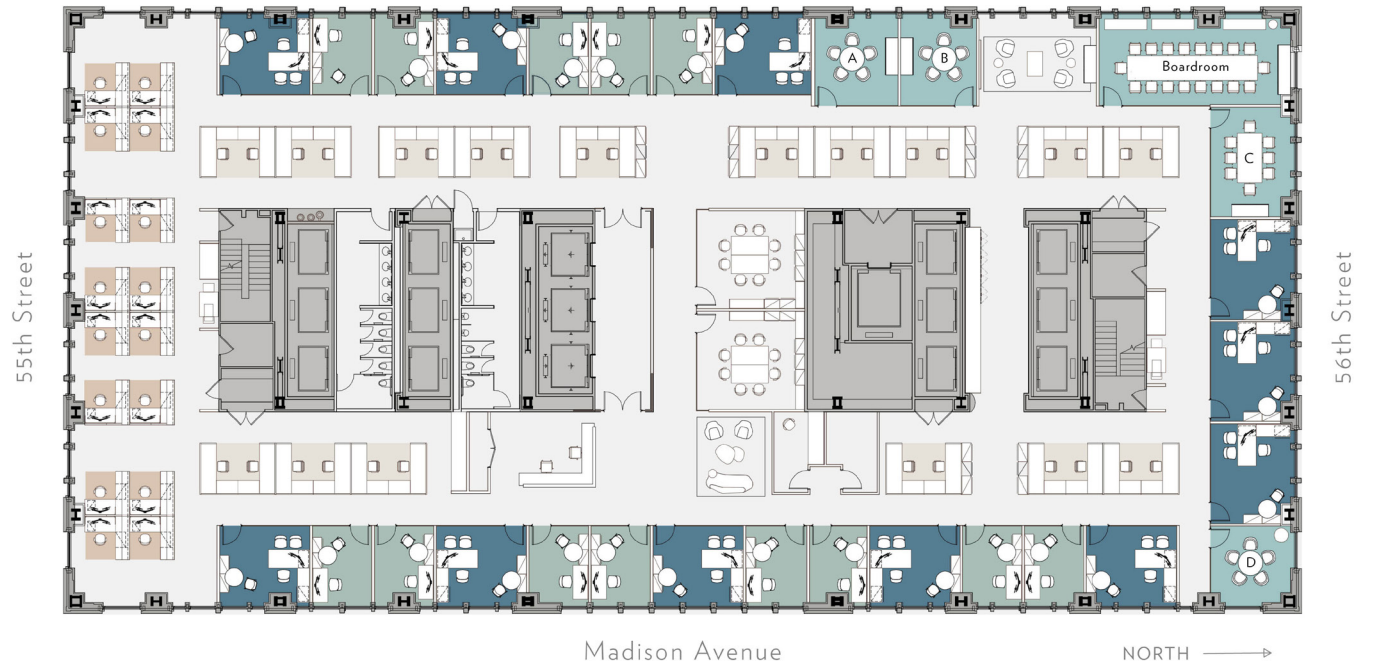

TOTAL HEADCOUNT	130
------------------------	------------

550

MADISON

CITYSCAPE TEST FIT

Law Firm

PROGRAM

PRIVATE OFFICES	24
● Partner	11
● Associate	13
● ATTORNEY	16
● PARALEGAL	12
● SECRETARY	22
● CONFERCING	50
Boardroom	27
Conference A	5
Conference B	5
Conference C	8
Conference D	5
TOTAL HEADCOUNT	74