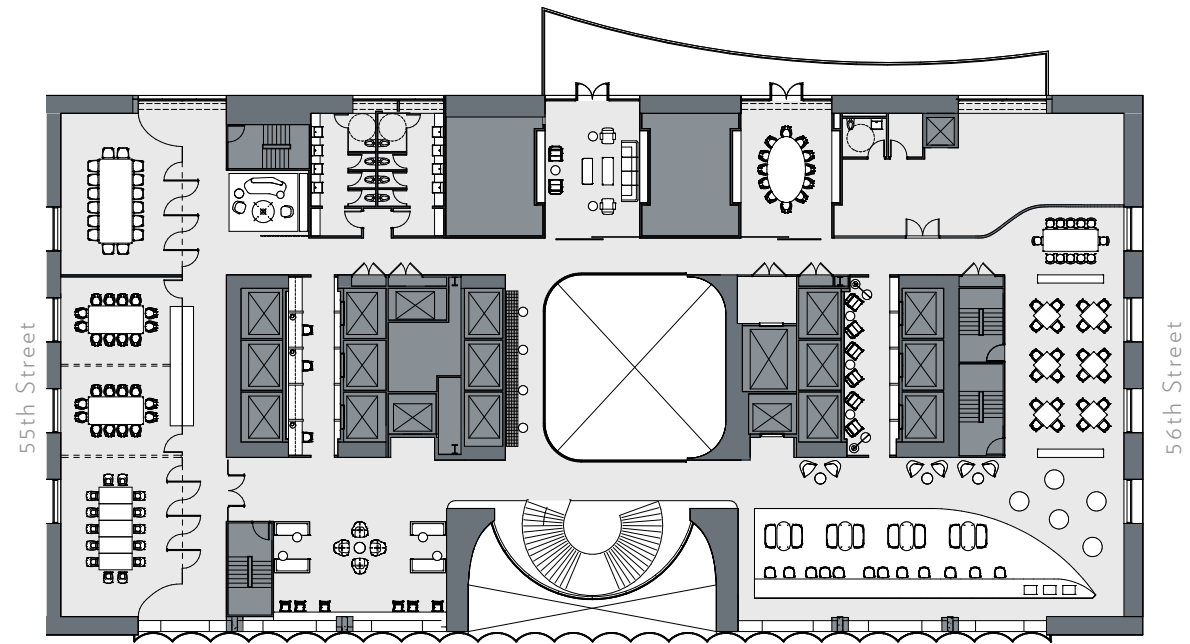

550

MADISON

Club Level 2

SLAB HEIGHT 17'-0"

RSF 20,610

Madison Avenue

NORTH →