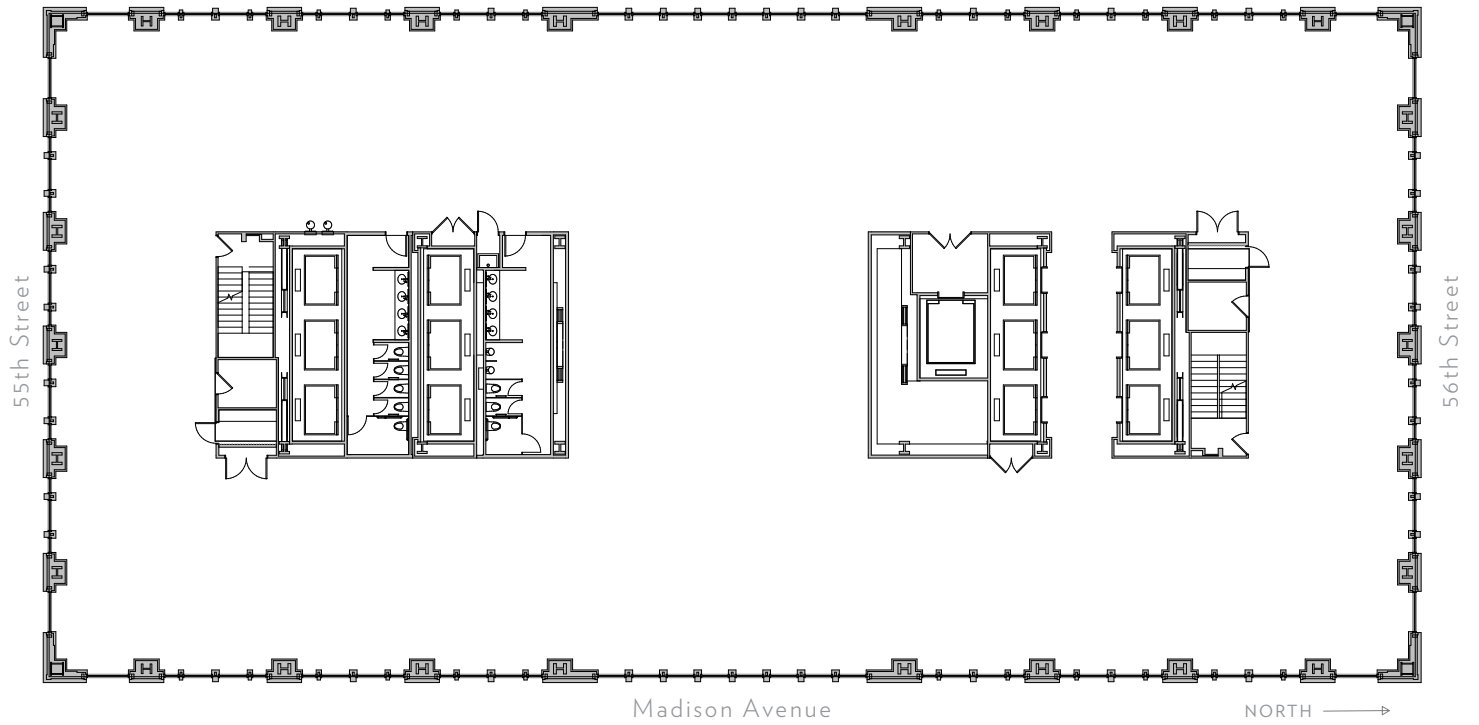

550

MADISON

Floor 18

SLAB HEIGHT 14'-0"
RSF 24,220