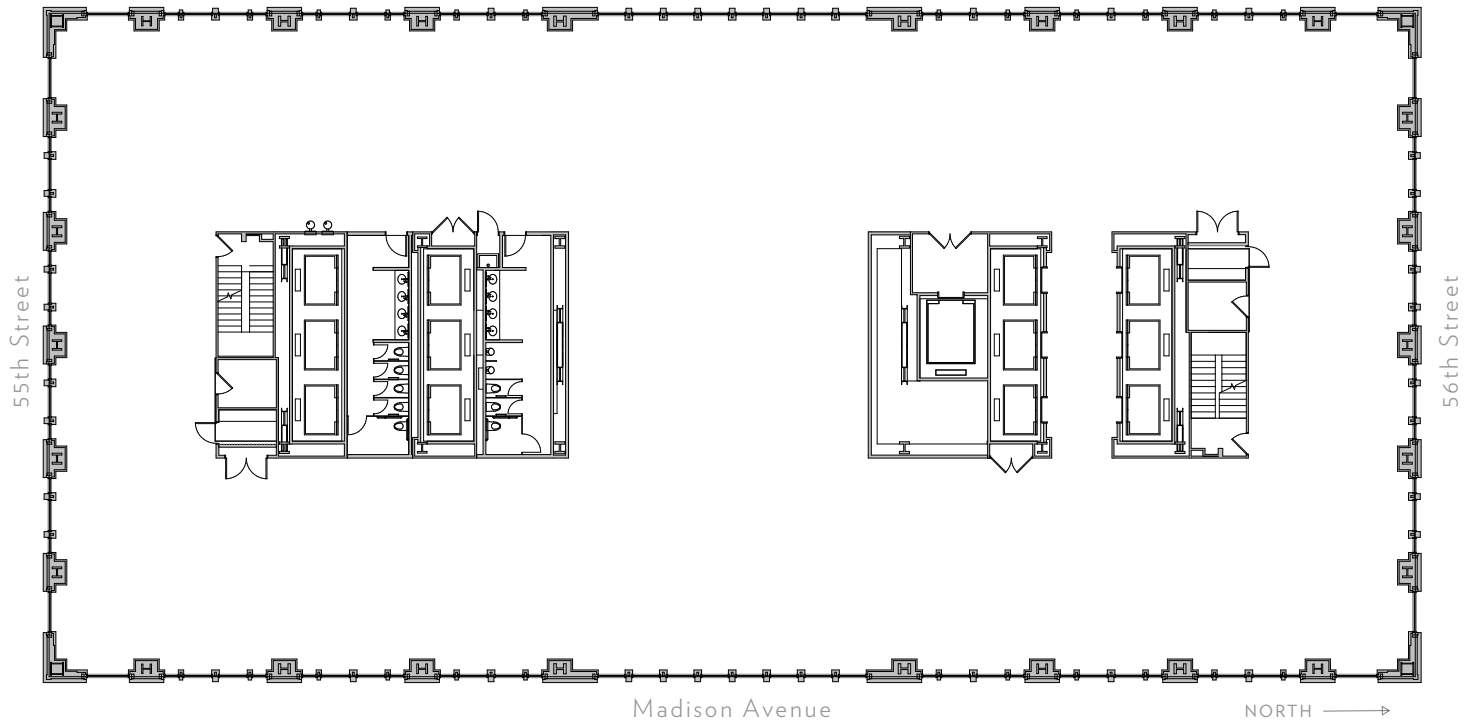

SLAB HEIGHT 14'-0"
RSF 23,220

550

MADISON

Floor 23

SLAB HEIGHT 14'-0"

RSF 24,220

550

MADISON