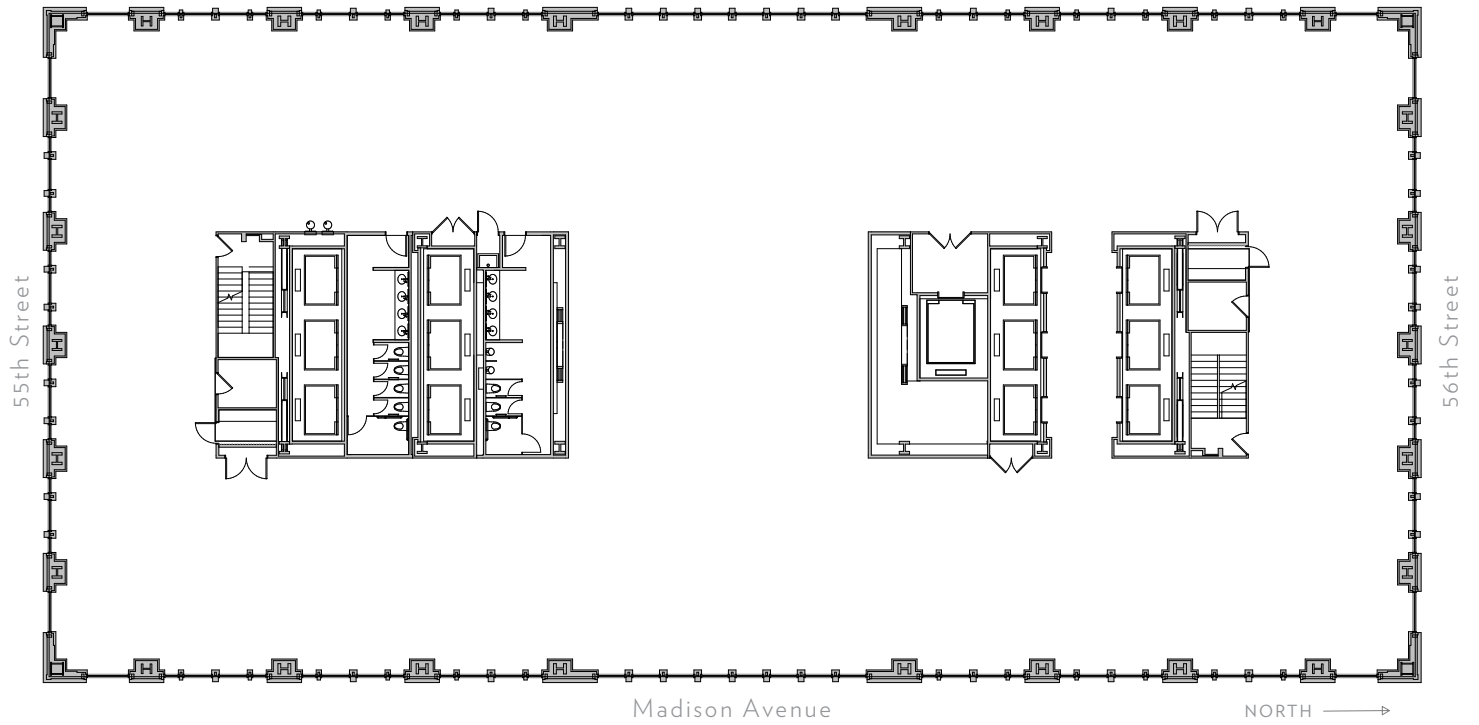

SLAB HEIGHT 14'-0"
RSF 24,220

550

MADISON

Floor 19

SLAB HEIGHT 14'-0"
RSF 24,220

550

MADISON

Floor 20