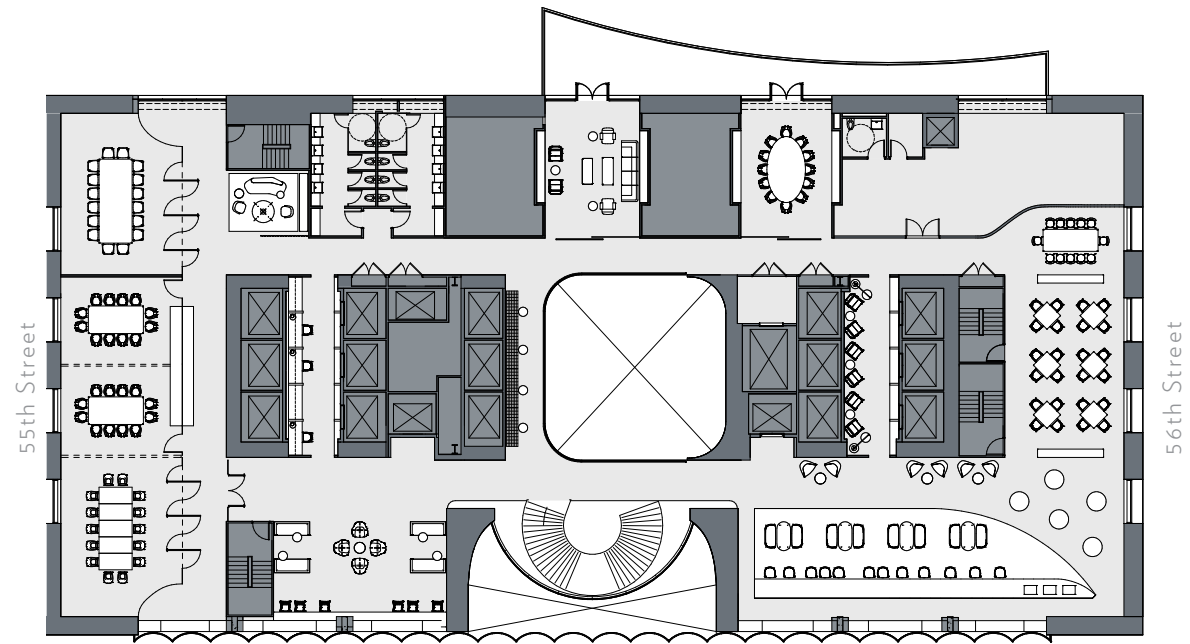

SLAB HEIGHT 14'-6"
RSF 12,390

550

MADISON

Floor 1

SLAB HEIGHT 65'-0"
RSF 7,150

550

MADISON

Club Level I

SLAB HEIGHT 19'-0"
RSF 19,380

550

MADISON

Club Level 2

SLAB HEIGHT 17'-0"

RSF 20,610

Madison Avenue

NORTH →

550

MADISON

Floor 10

SLAB HEIGHT 14'-0"
RSF 23,840

550

MADISON

Floor II

SLAB HEIGHT 14'-0"
RSF 23,840

550

MADISON

Floor 12

SLAB HEIGHT 14'-0"
RSF 23,840

550

MADISON

Floor 14

SLAB HEIGHT 14'-0"