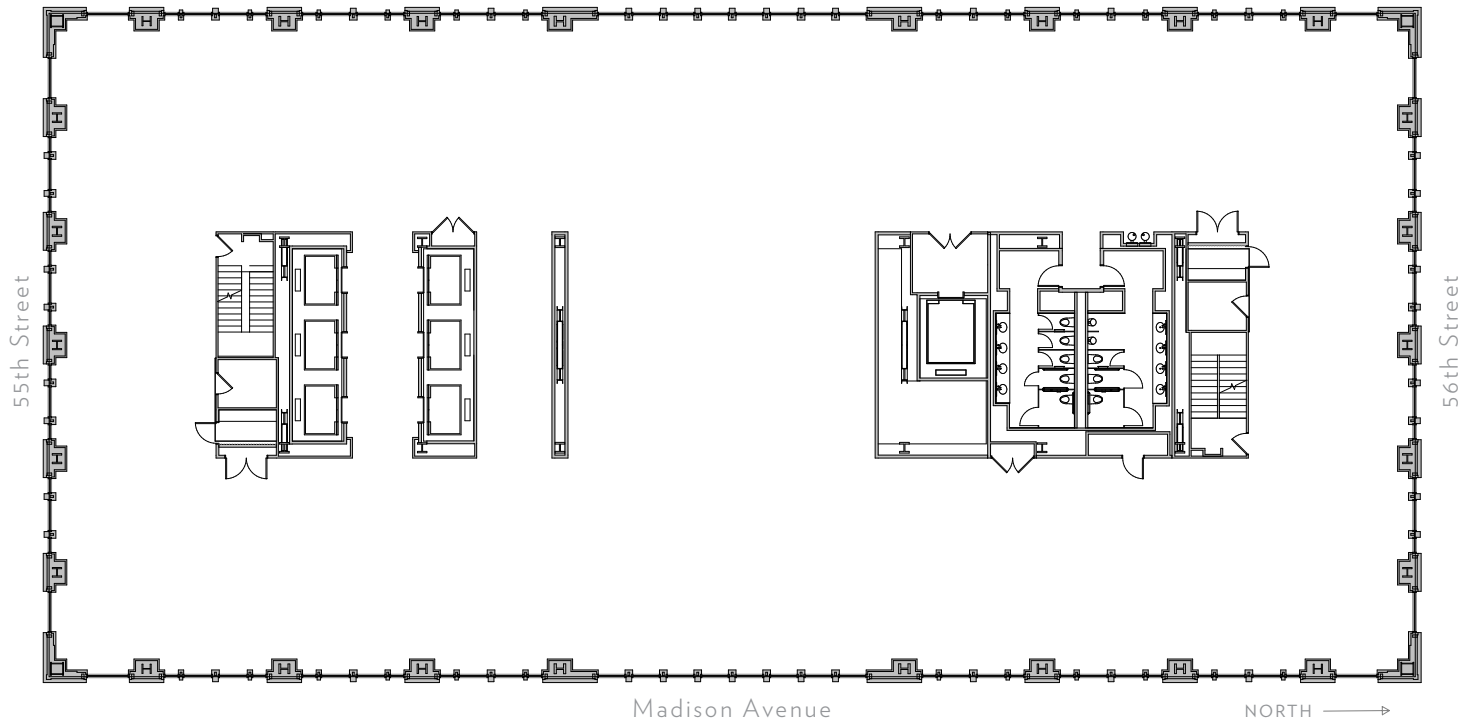

550

MADISON

Floor 37

SLAB HEIGHT 14'-0"
RSF 24,940