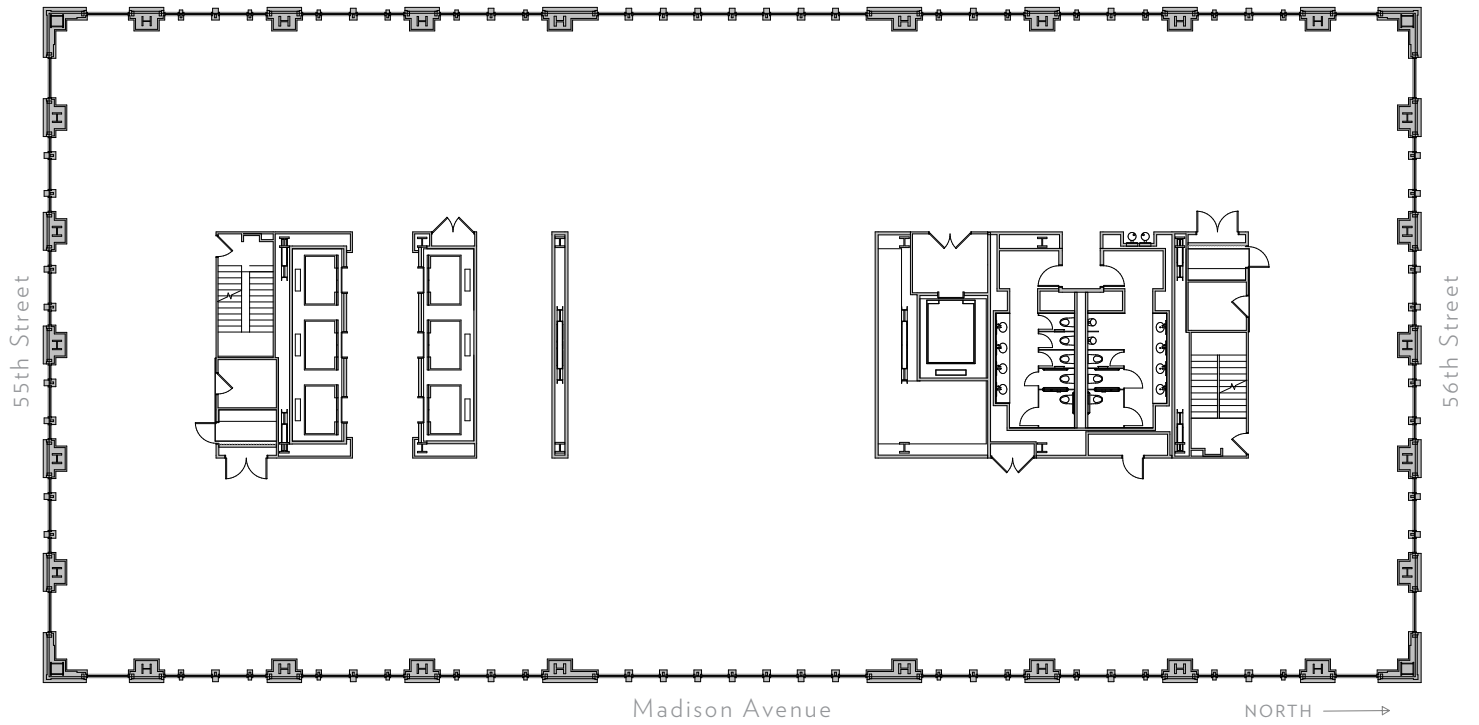

RSF 24,940

550

MADISON

Floor 30

SLAB HEIGHT 14'-0"
RSF 24,940

550

MADISON

Floor 31