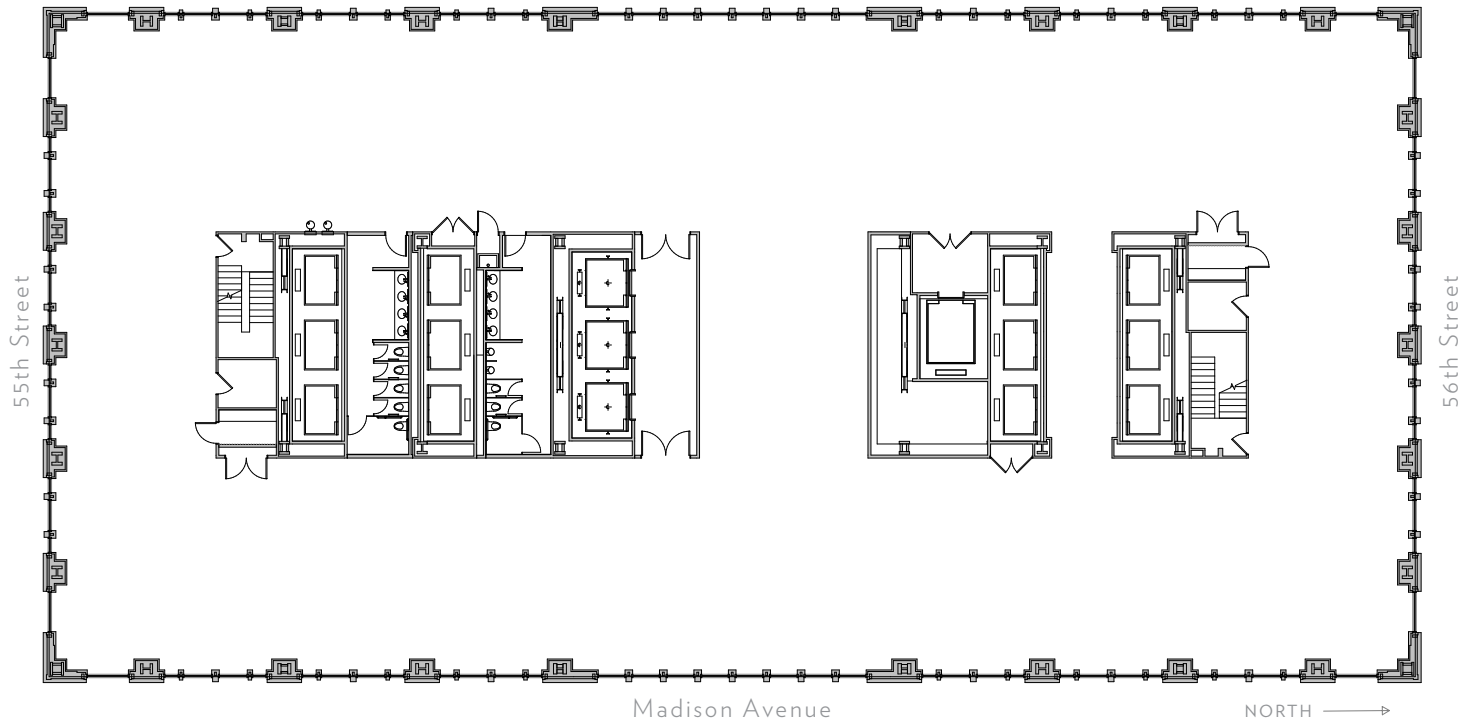

SLAB HEIGHT 19'-0"
RSF 19,380

550

MADISON

Club Level 2

SLAB HEIGHT 17'-0"

RSF 20,610

Madison Avenue

NORTH →

550

MADISON

Floor 10

SLAB HEIGHT 14'-0"
RSF 23,840

550

MADISON

Floor II

SLAB HEIGHT 14'-0"
RSF 23,840