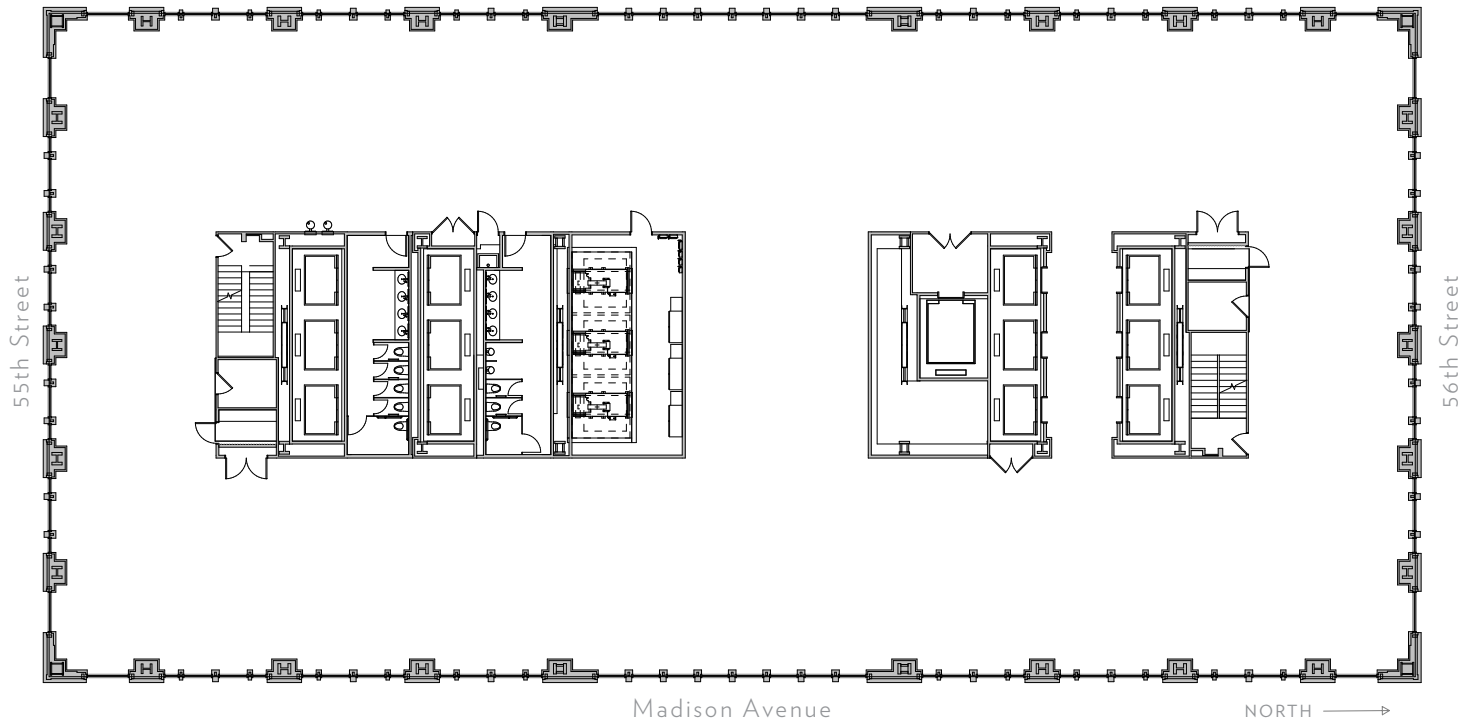

550

MADISON

Floor 16

SLAB HEIGHT 14'-0"
RSF 23,460