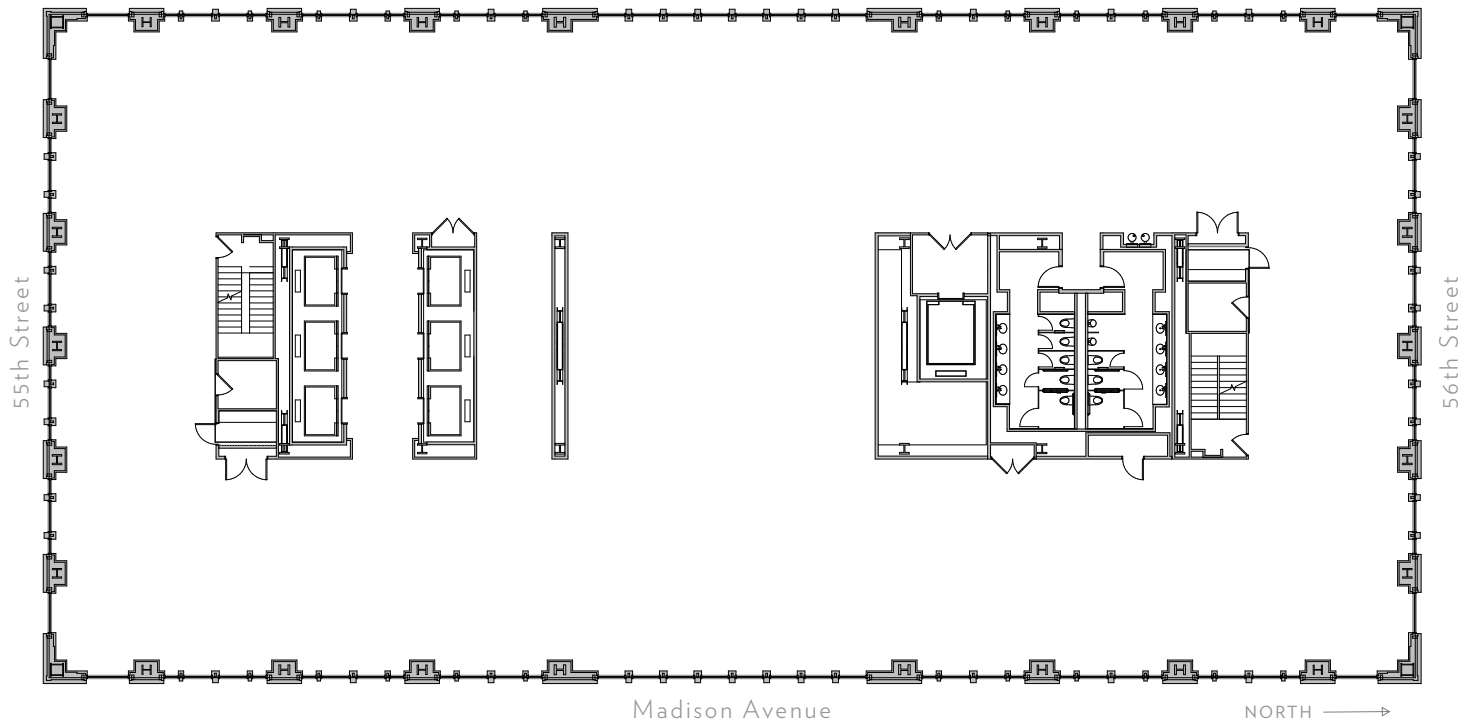

550

MADISON

Floor 33

SLAB HEIGHT 14'-0"
RSF 24,940