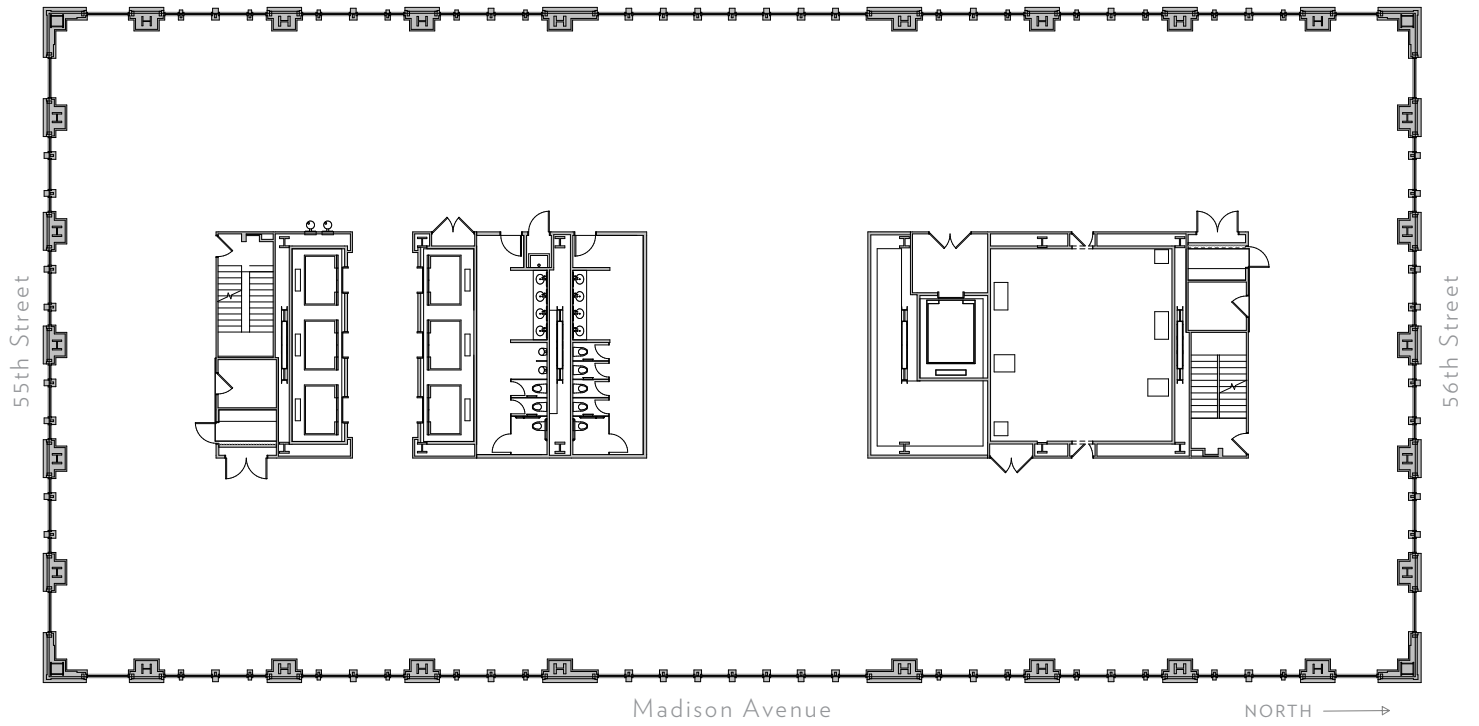

MADISON

Floor 26

SLAB HEIGHT 14'-0"
RSF 24,180

550

MADISON

Floor 27

SLAB HEIGHT 14'-0"

RSF 23,720

550

MADISON

Floor 28

SLAB HEIGHT 14'-0"
RSF 23,720

550

MADISON

Floor 29

SLAB HEIGHT 14'-0"