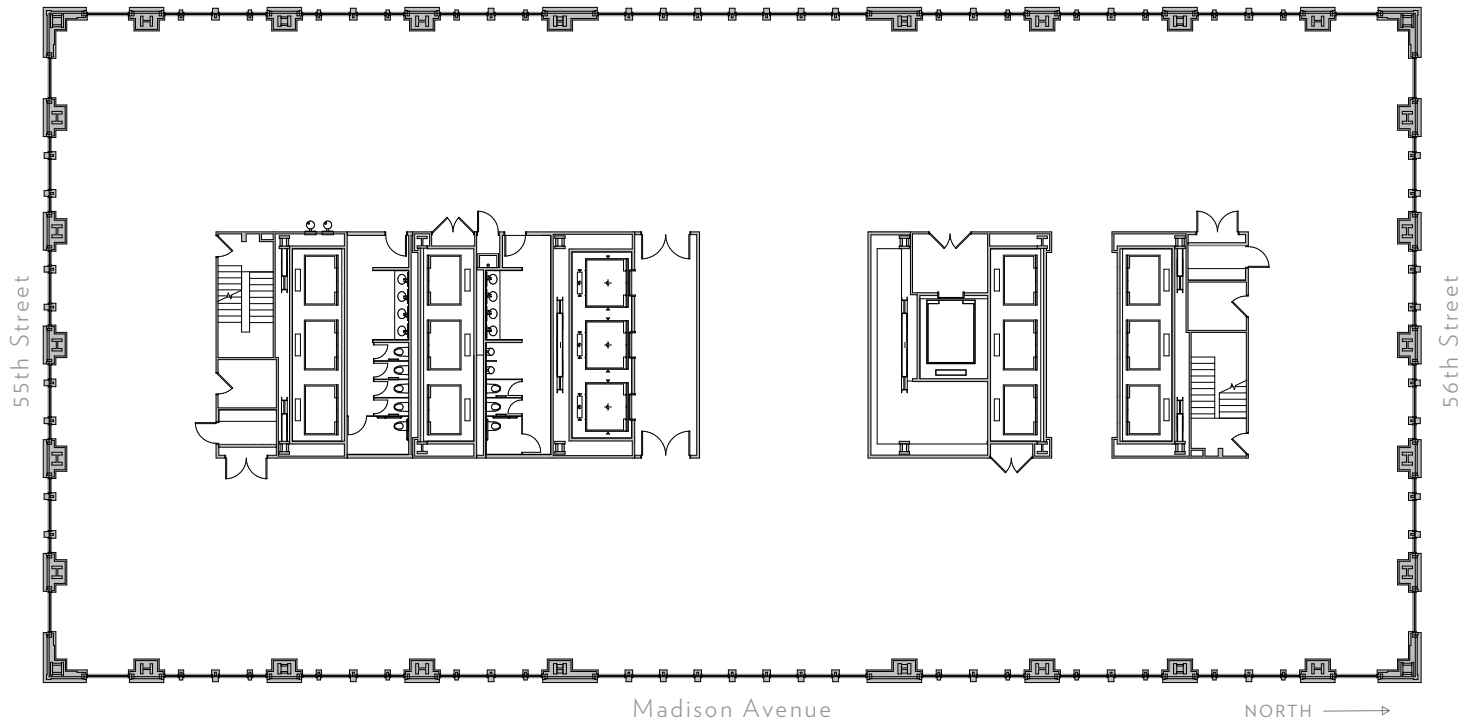

550

MADISON

Floor 10

SLAB HEIGHT 14'-0"
RSF 23,840

550

MADISON

Floor II

SLAB HEIGHT 14'-0"
RSF 23,840