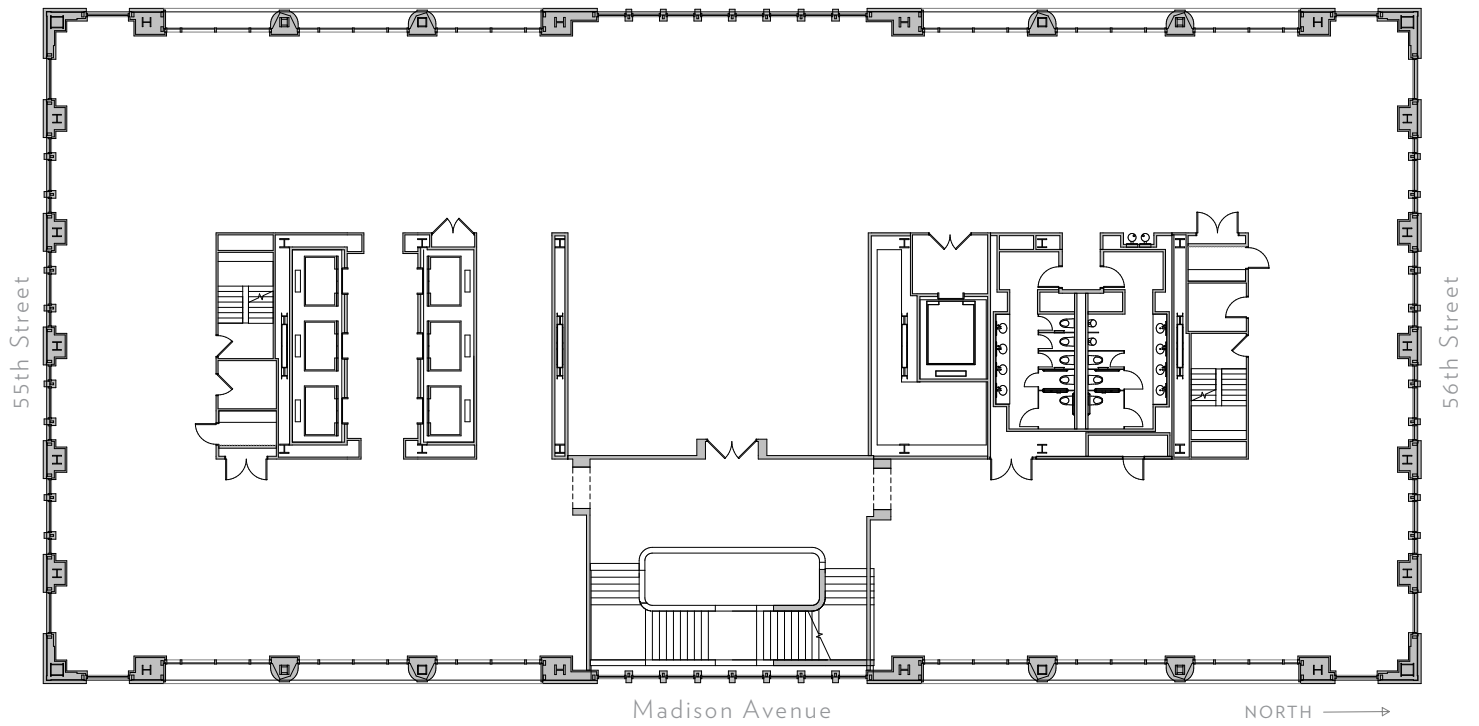

550

MADISON

Floor 40

SLAB HEIGHT 16'-0"

RSF 24,100