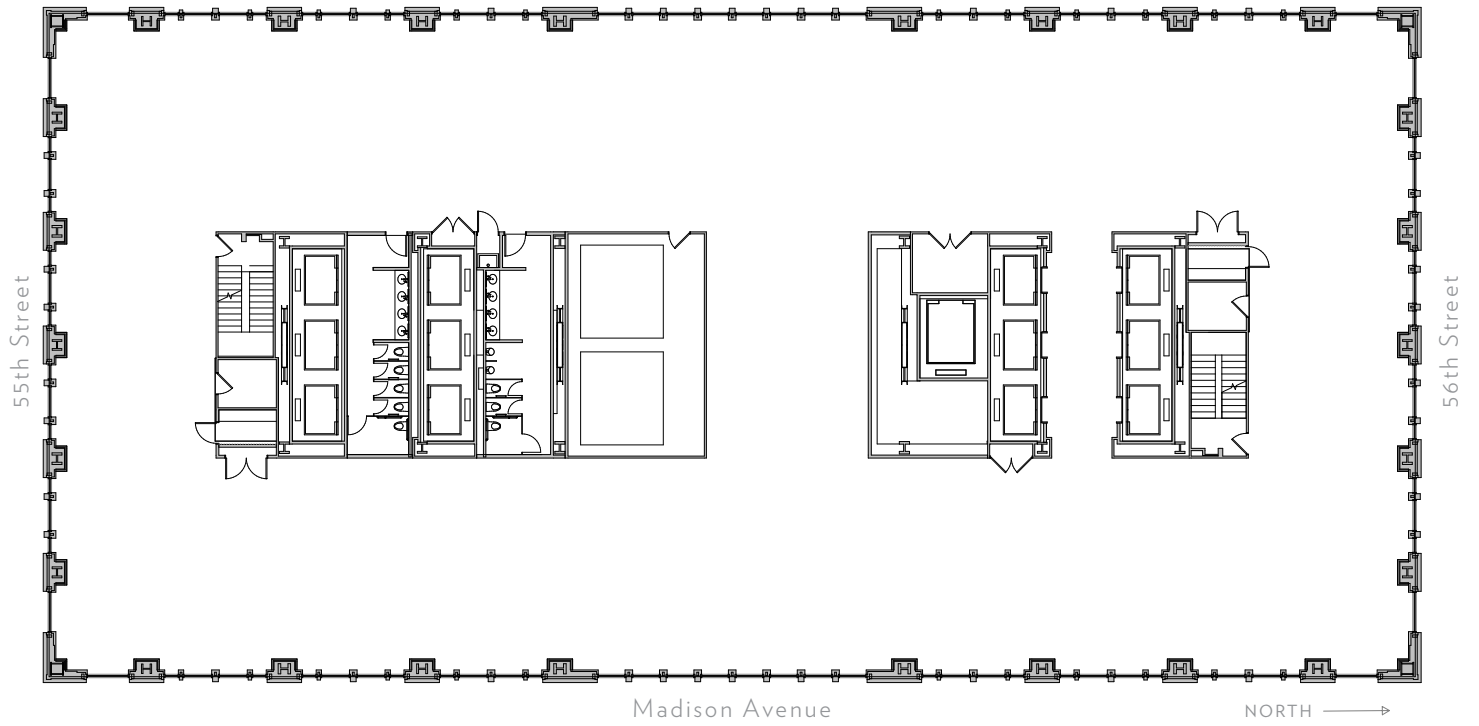

550

MADISON

Floor 22

SLAB HEIGHT 14'-0"
RSF 23,220