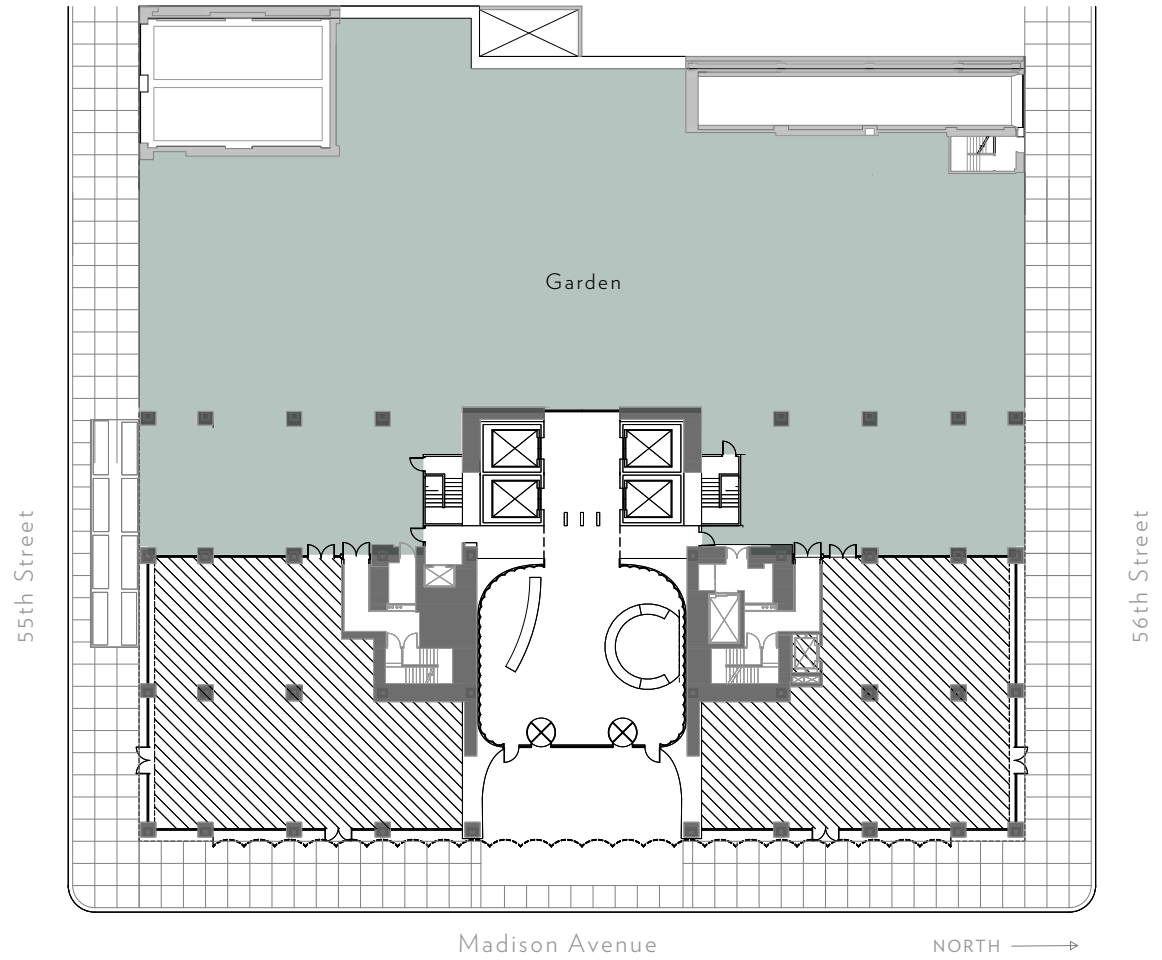

550

MADISON

Studio B

SLAB HEIGHT 14'-6"

RSF 20,970

550

MADISON

Studio A

SLAB HEIGHT 14'-6"
RSF 12,390

550

MADISON

Floor 1

SLAB HEIGHT 65'-0"
RSF 7,150

550

MADISON

Club Level I

SLAB HEIGHT 19'-0"
RSF 19,380

550

MADISON

Club Level 2

SLAB HEIGHT 17'-0"

RSF 20,610

Madison Avenue

NORTH →

550

MADISON

Floor 10

SLAB HEIGHT 14'-0"
RSF 23,840

550

MADISON

Floor II

SLAB HEIGHT 14'-0"
RSF 23,840