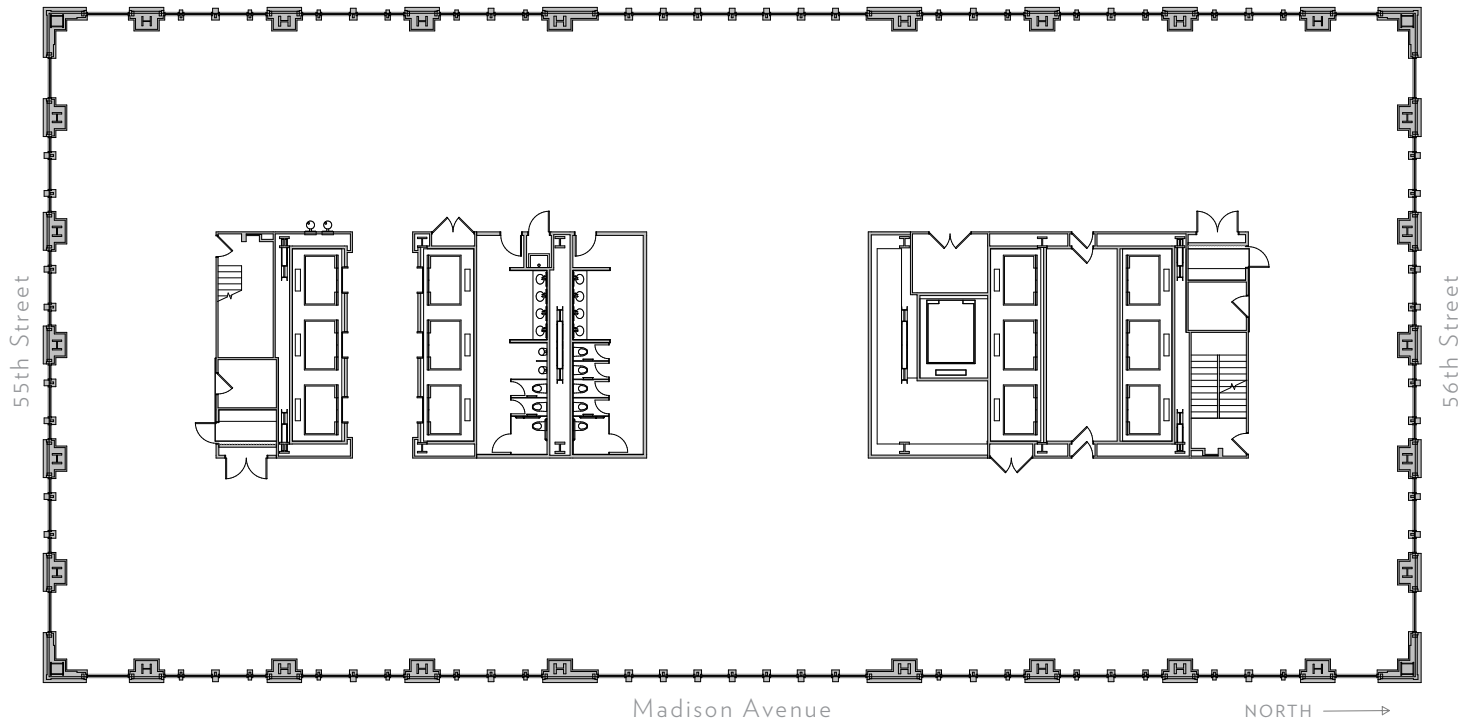

MADISON

Floor 26

SLAB HEIGHT 14'-0"
RSF 24,180

550

MADISON

Floor 27

SLAB HEIGHT 14'-0"

RSF 23,720