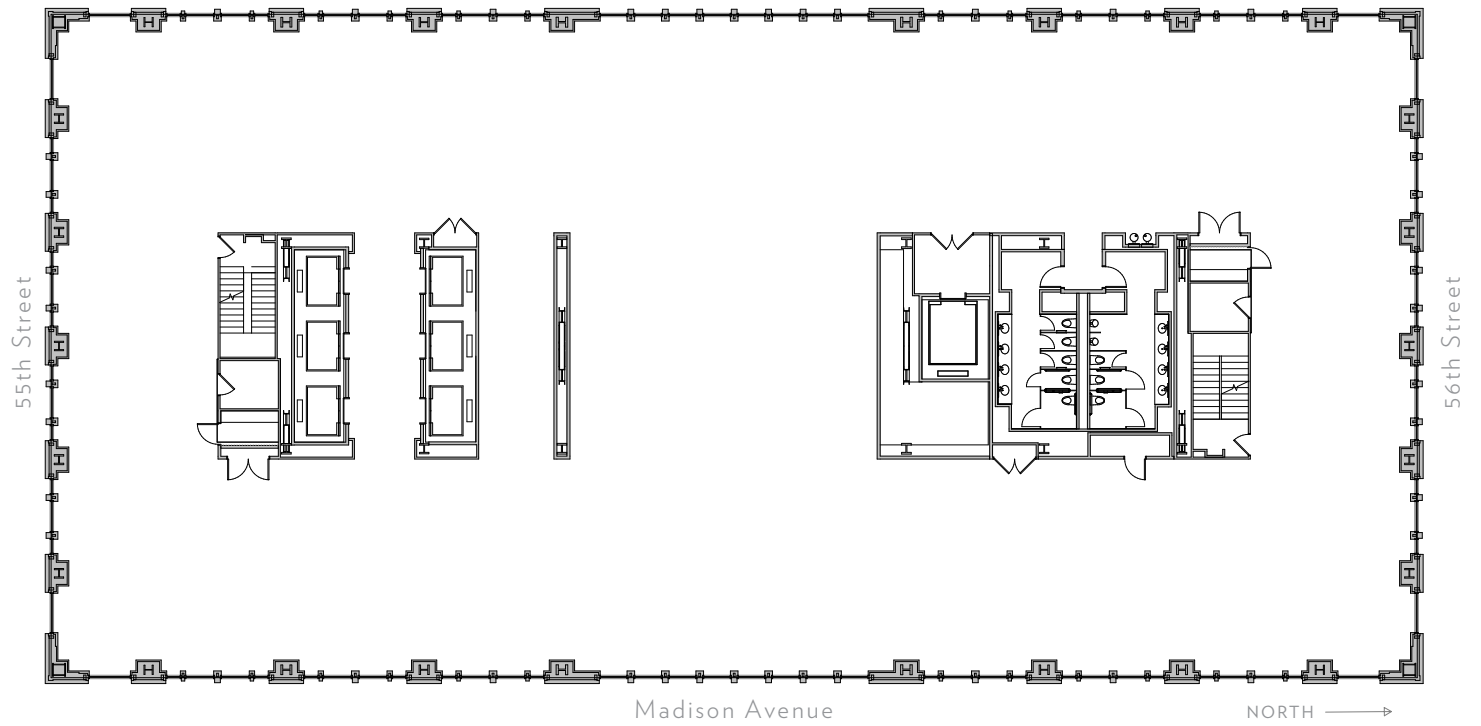

Floor 35

SLAB HEIGHT 14'-0"

RSF 24,940

550

MADISON

Floor 36

SLAB HEIGHT 14'-0"

RSF 24,940