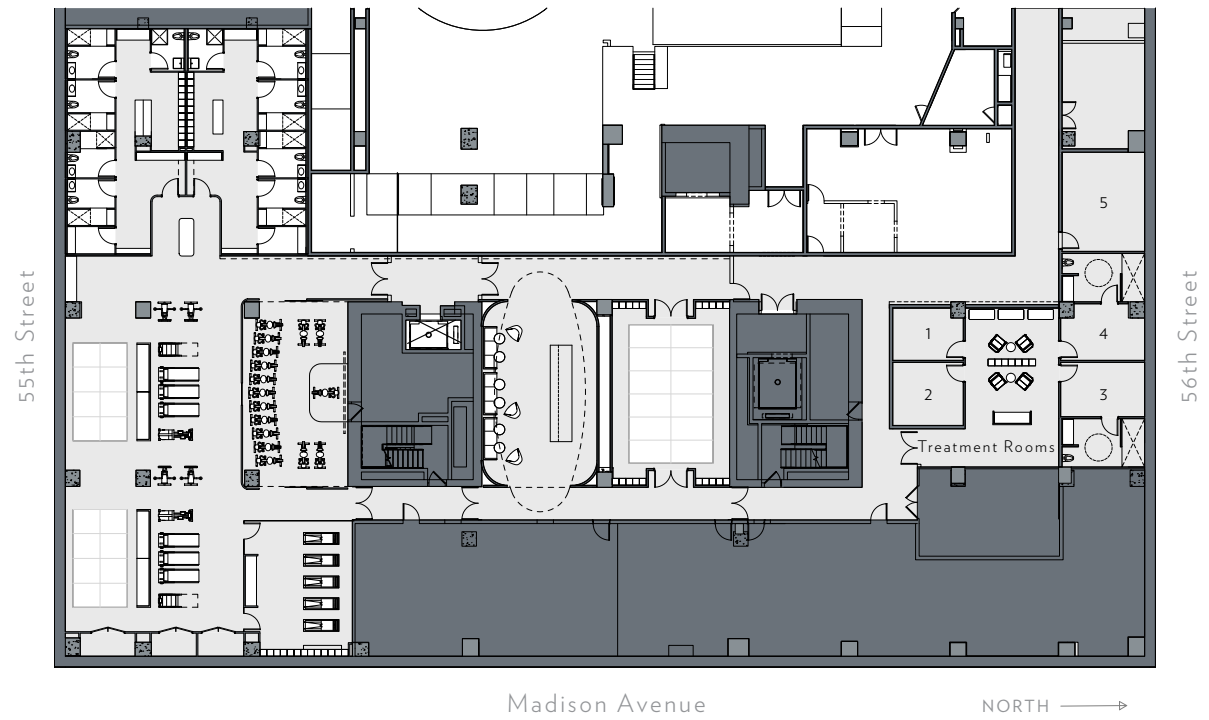

550

MADISON

Studio B

SLAB HEIGHT 14'-6"

RSF 20,970

550

MADISON

Studio A

SLAB HEIGHT 14'-6"
RSF 12,390

550

MADISON

Floor 1

SLAB HEIGHT 65'-0"
RSF 7,150

550

MADISON

Club Level I