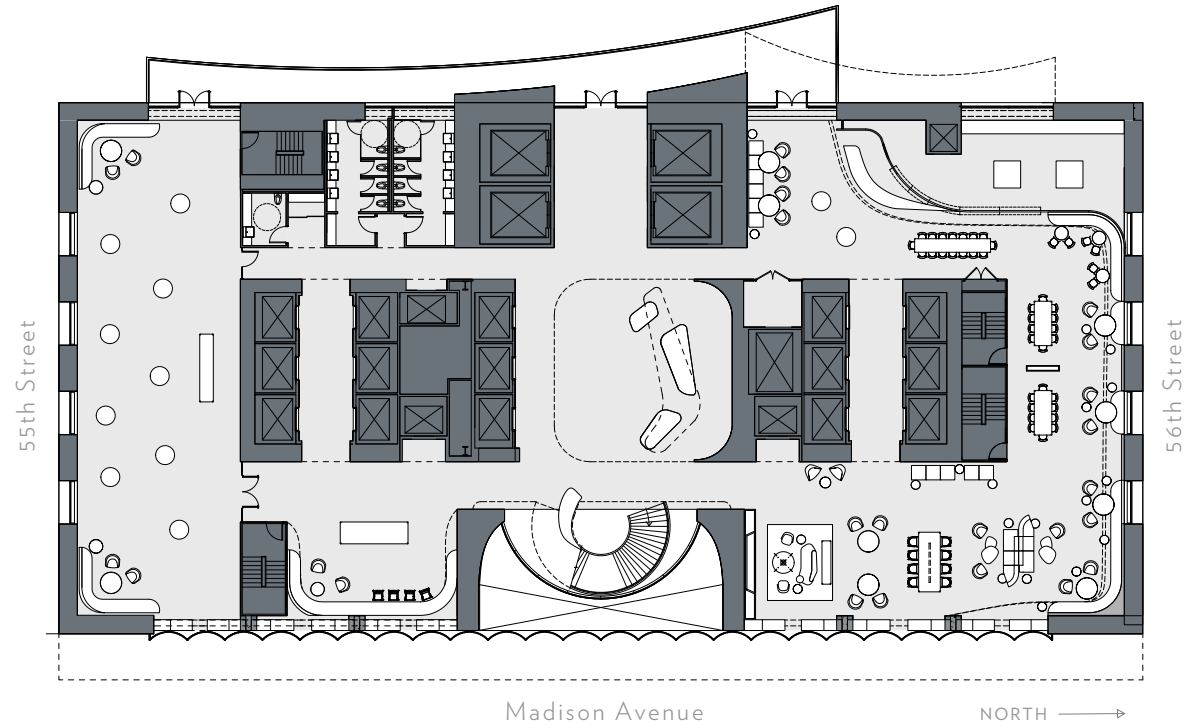

550

MADISON

Studio B

SLAB HEIGHT 14'-6"

RSF 20,970

550

MADISON

Studio A

SLAB HEIGHT 14'-6"
RSF 12,390

550

MADISON

Floor 1

SLAB HEIGHT 65'-0"
RSF 7,150

550

MADISON

Club Level I

SLAB HEIGHT 19'-0"
RSF 19,380

550

MADISON

Club Level 2

SLAB HEIGHT 17'-0"

RSF 20,610

Madison Avenue

NORTH →

550

MADISON

Floor 10

SLAB HEIGHT 14'-0"
RSF 23,840

550

MADISON

Floor II

SLAB HEIGHT 14'-0"
RSF 23,840