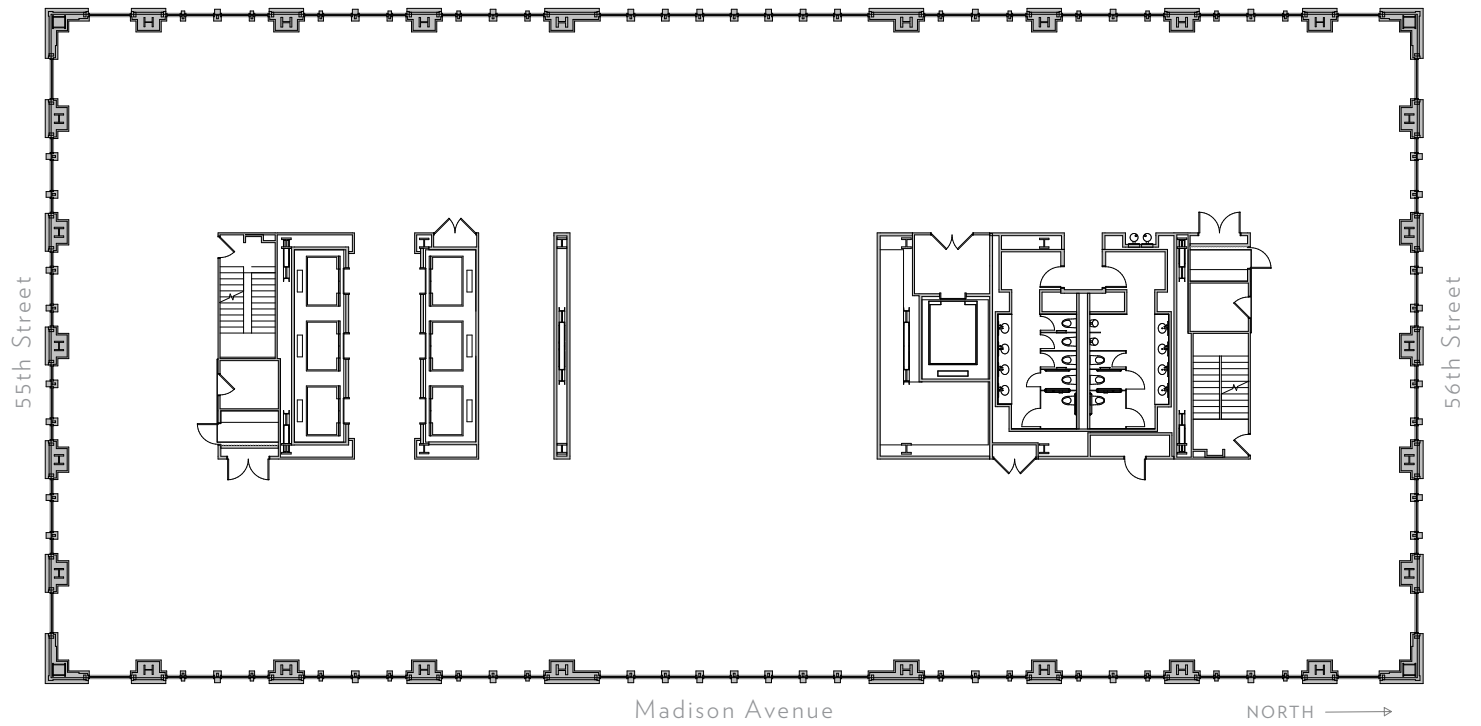

SLAB HEIGHT 14'-0"
RSF 24,940

550

MADISON

Floor 34

SLAB HEIGHT 14'-0"

RSF 24,940

550

MADISON