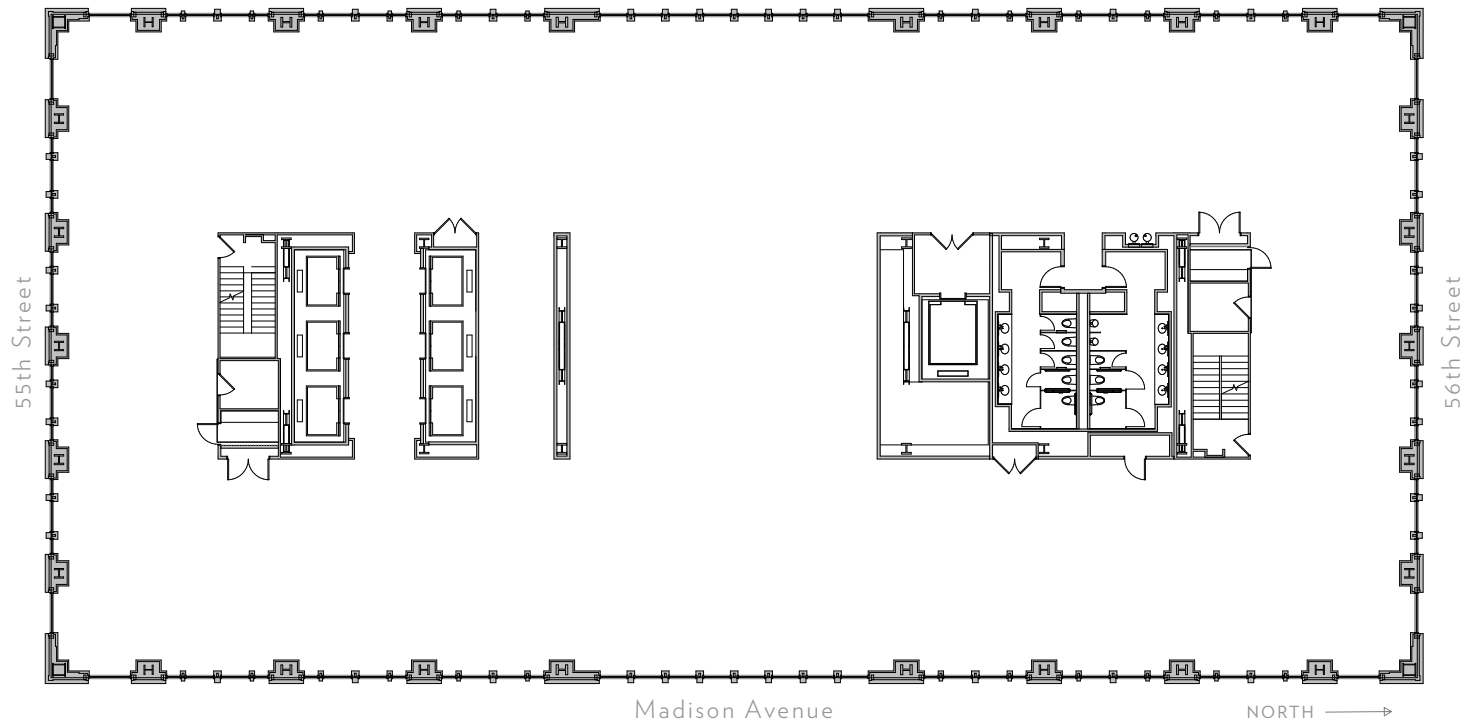

550

MADISON

Floor 29

SLAB HEIGHT 14'-0"

RSF 24,940