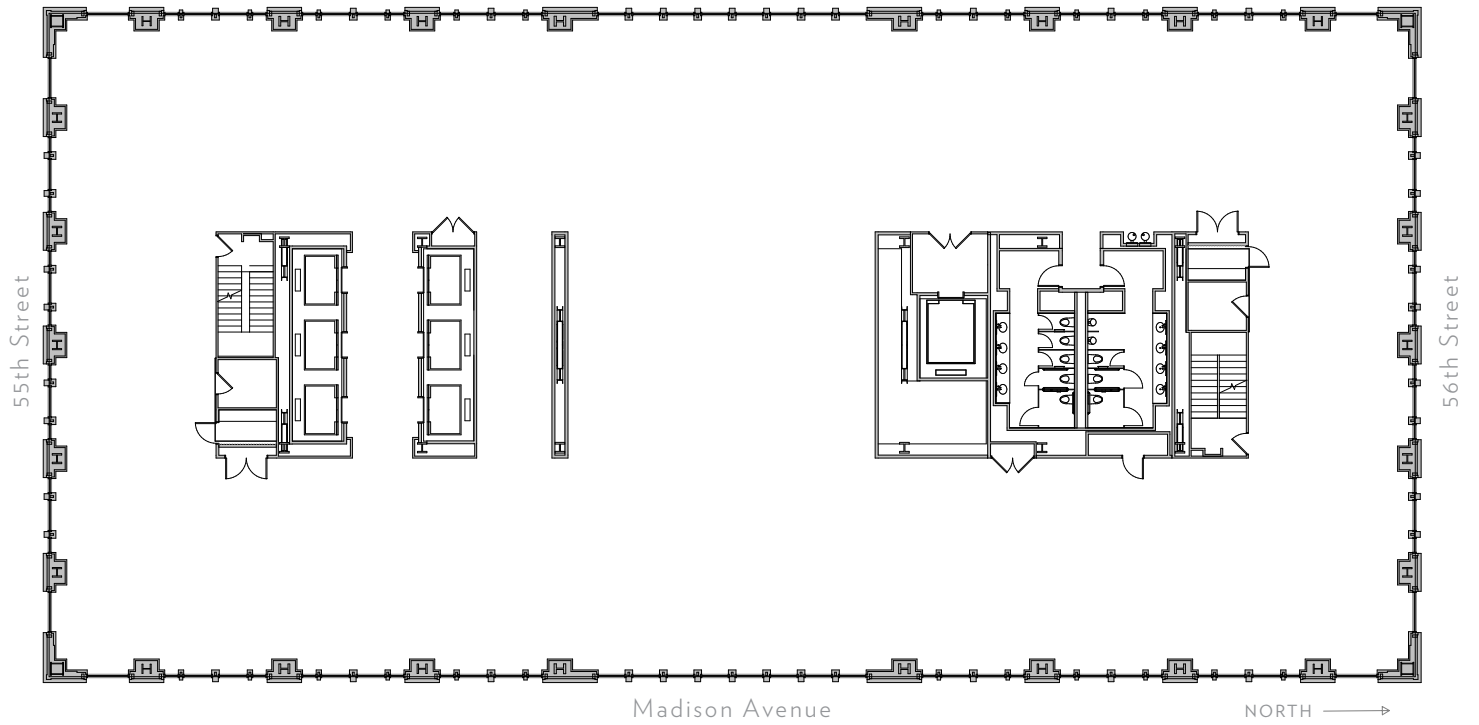

550

MADISON

Floor 35

SLAB HEIGHT 14'-0"

RSF 24,940