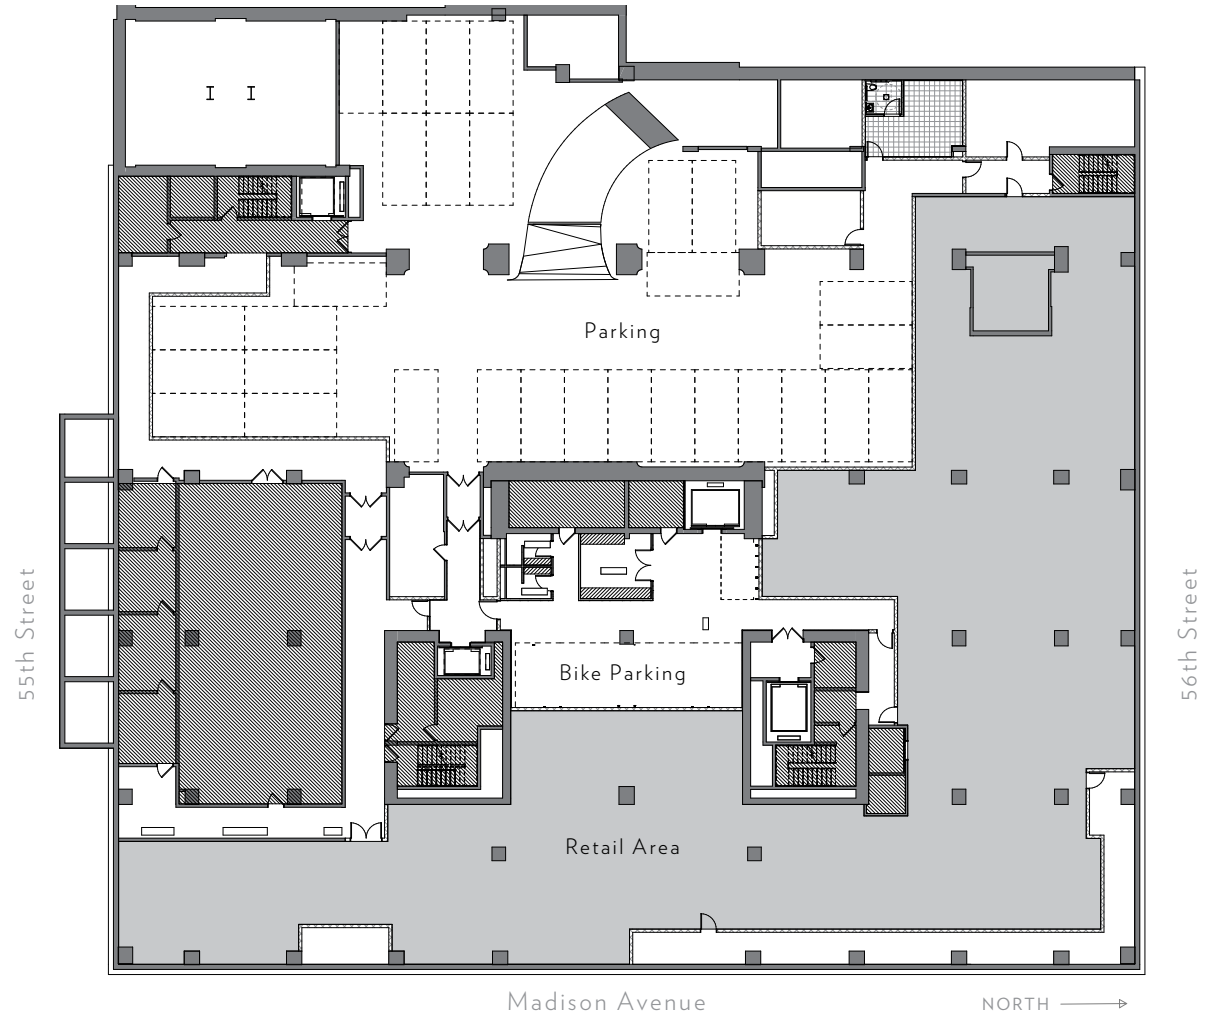

550

MADISON

Studio B

SLAB HEIGHT 14'-6"

RSF 20,970

550

MADISON

Studio A

SLAB HEIGHT 14'-6"
RSF 12,390

550

MADISON

Floor 1

SLAB HEIGHT 65'-0"
RSF 7,150

550

MADISON

Club Level I

550

MADISON

Floor 10

SLAB HEIGHT 14'-0"
RSF 23,840

550

MADISON

Floor II

SLAB HEIGHT 14'-0"
RSF 23,840