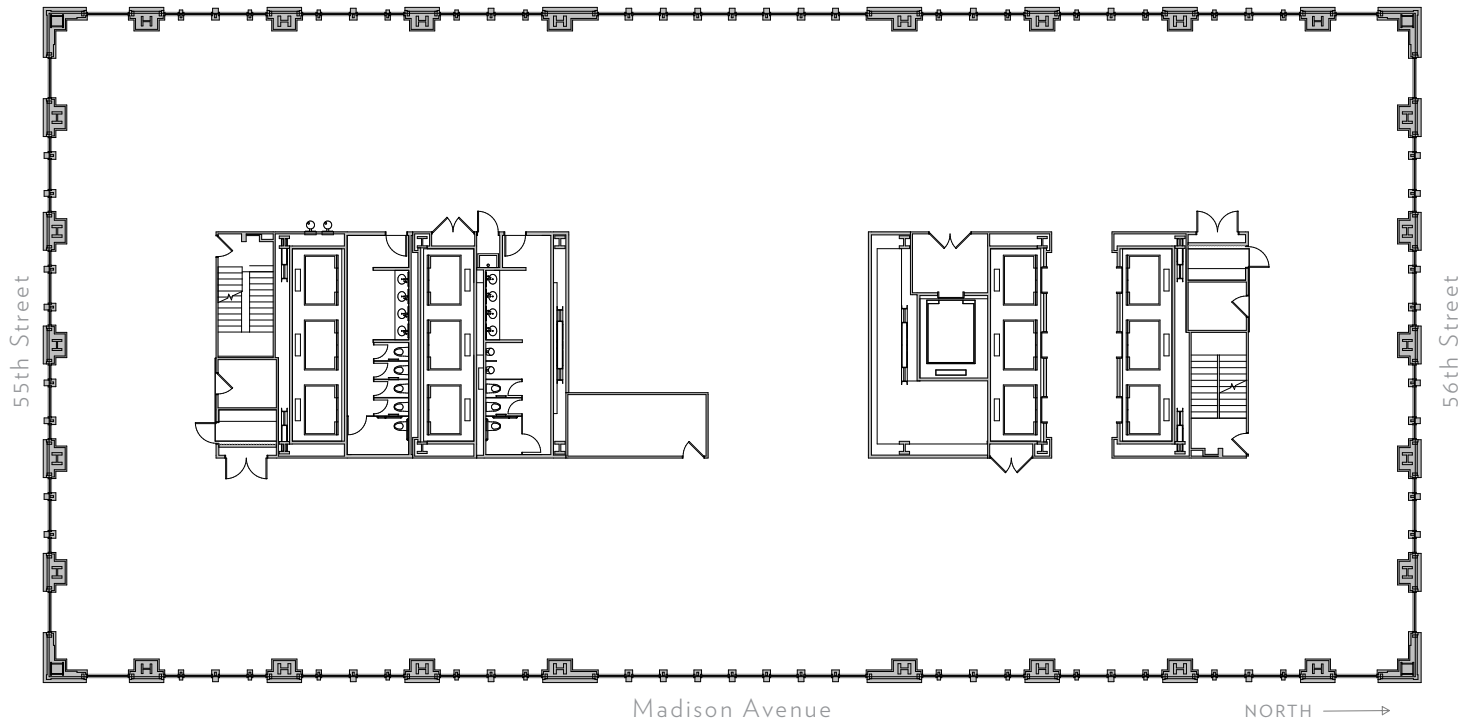

SLAB HEIGHT 14'-0"
RSF 23,460

550

MADISON

Floor 17

SLAB HEIGHT 14'-0"
RSF 23,950

550

MADISON

Floor 18