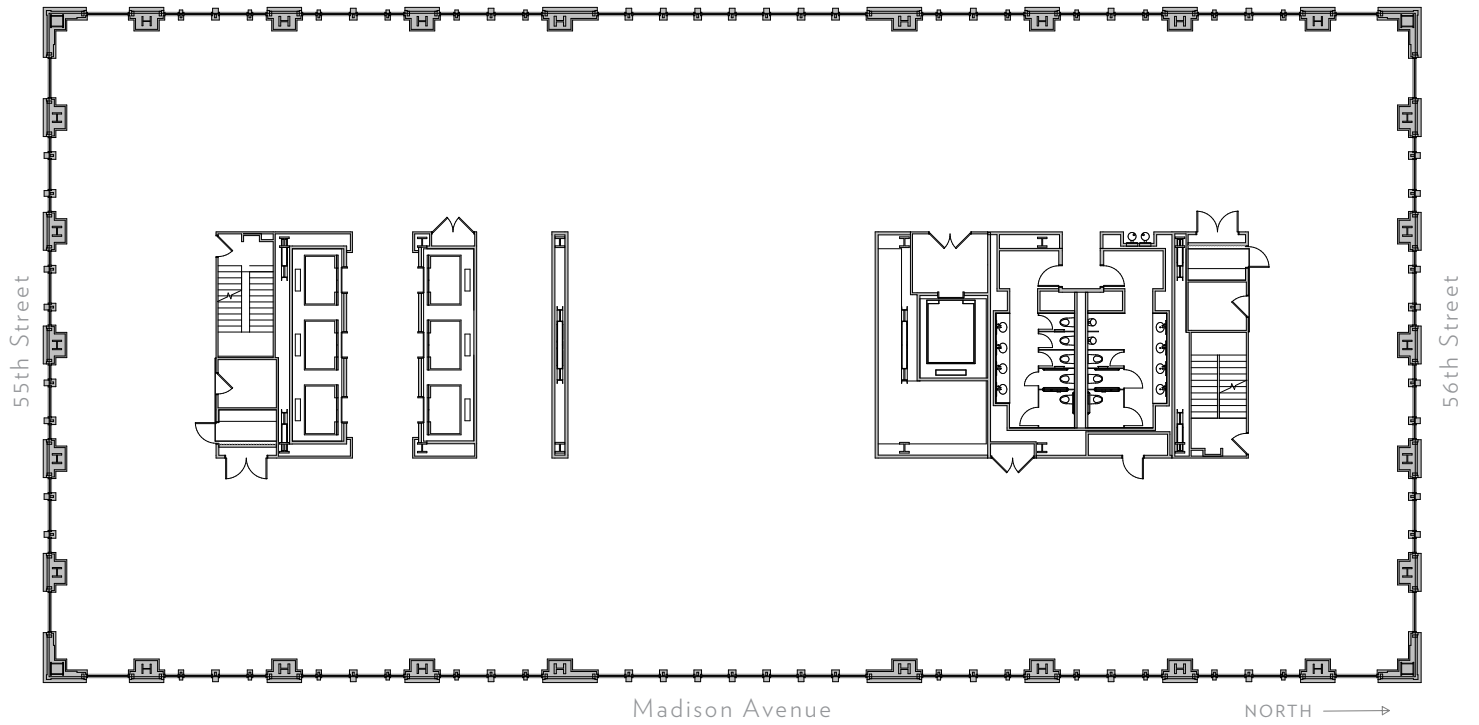

550

MADISON

Floor 37

SLAB HEIGHT 14'-0"
RSF 24,940

550

MADISON

Floor 38

SLAB HEIGHT 20'-6"
RSF 24,940