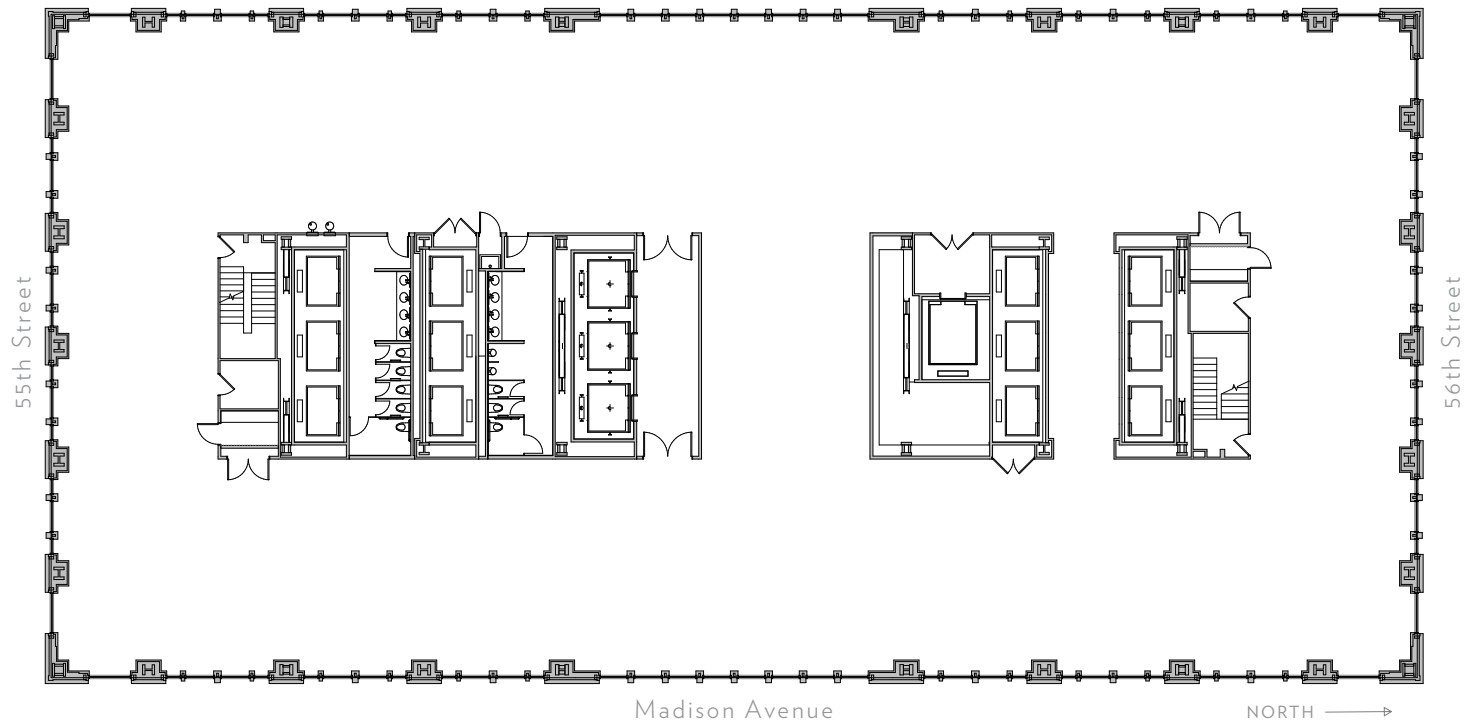

RSF 23,840

550

MADISON

Floor 15

SLAB HEIGHT 14'-0"
RSF 23,840

550

MADISON

Floor 16