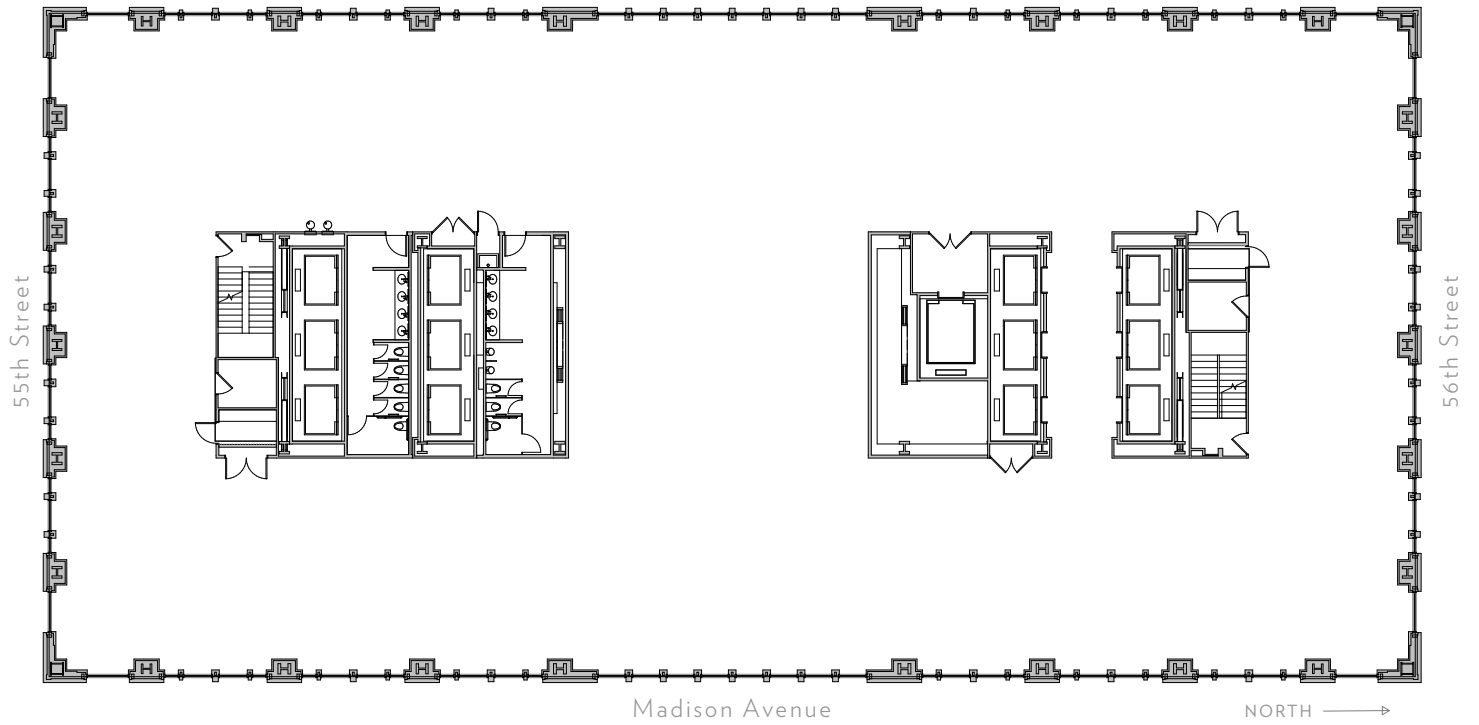

SLAB HEIGHT 14'-0"
RSF 24,220

550

MADISON

Floor 21

SLAB HEIGHT 14'-0"
RSF 24,220

550

MADISON

Floor 22