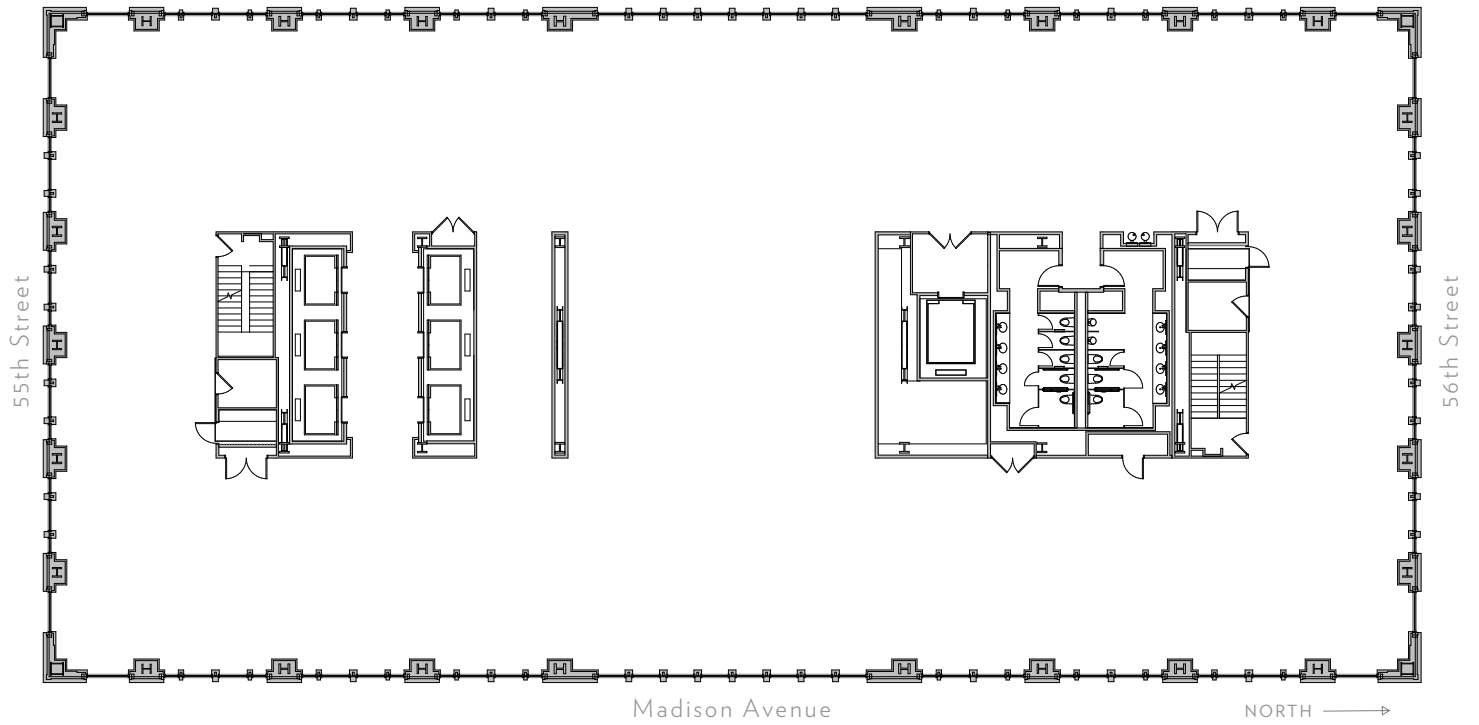

SLAB HEIGHT 14'-0"
RSF 24,940

550

MADISON

Floor 32

SLAB HEIGHT 14'-0"
RSF 24,940

550

MADISON

Floor 33