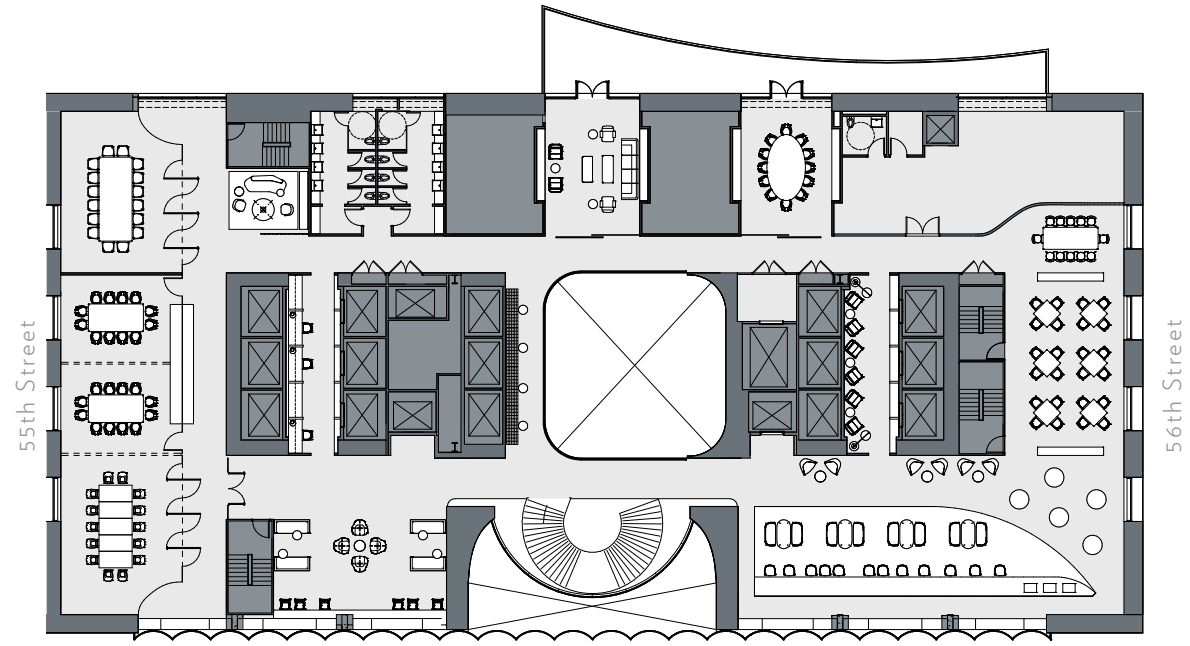

550

MADISON

Studio B

CEILING HEIGHT 14'-6"
RSF 20,970

550

MADISON

Studio A

CEILING HEIGHT 14'-6"
RSF 12,390

550

MADISON

Floor 1

CEILING HEIGHT 65'-0"
RSF 7,150

550

MADISON

Club Level I

CEILING HEIGHT 19'-0"
RSF 19,380

550

MADISON

Club Level 2

CEILING HEIGHT 17'-0"
RSF 20,610

Madison Avenue

NORTH →

550

MADISON

Floor 10

CEILING HEIGHT 14'-0"
RSF 23,840

550

MADISON

Floor II

CEILING HEIGHT 14'-0"
RSF 23,840

550

MADISON