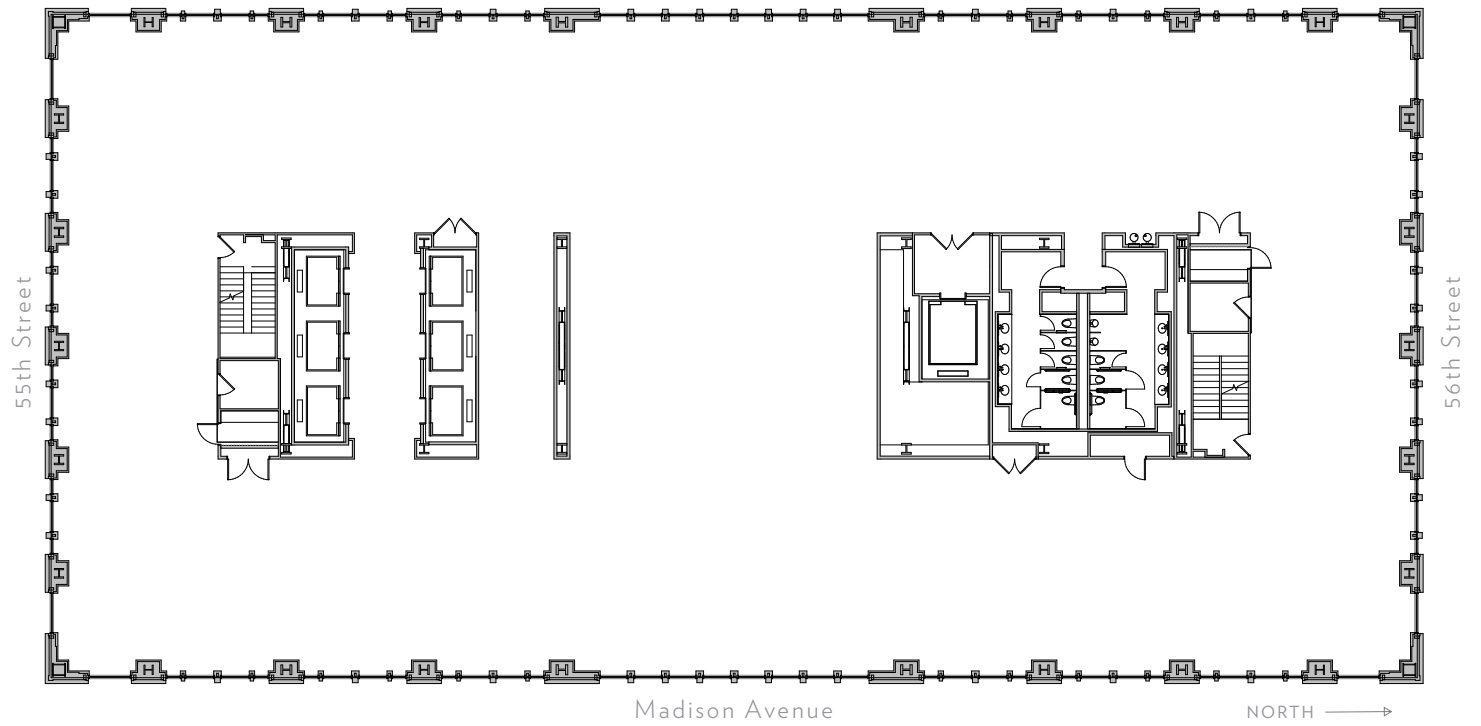

Floor 33

CEILING HEIGHT 14'-0"
RSF 24,940

550

MADISON

Floor 34

CEILING HEIGHT 14'-0"
RSF 24,940

550

MADISON