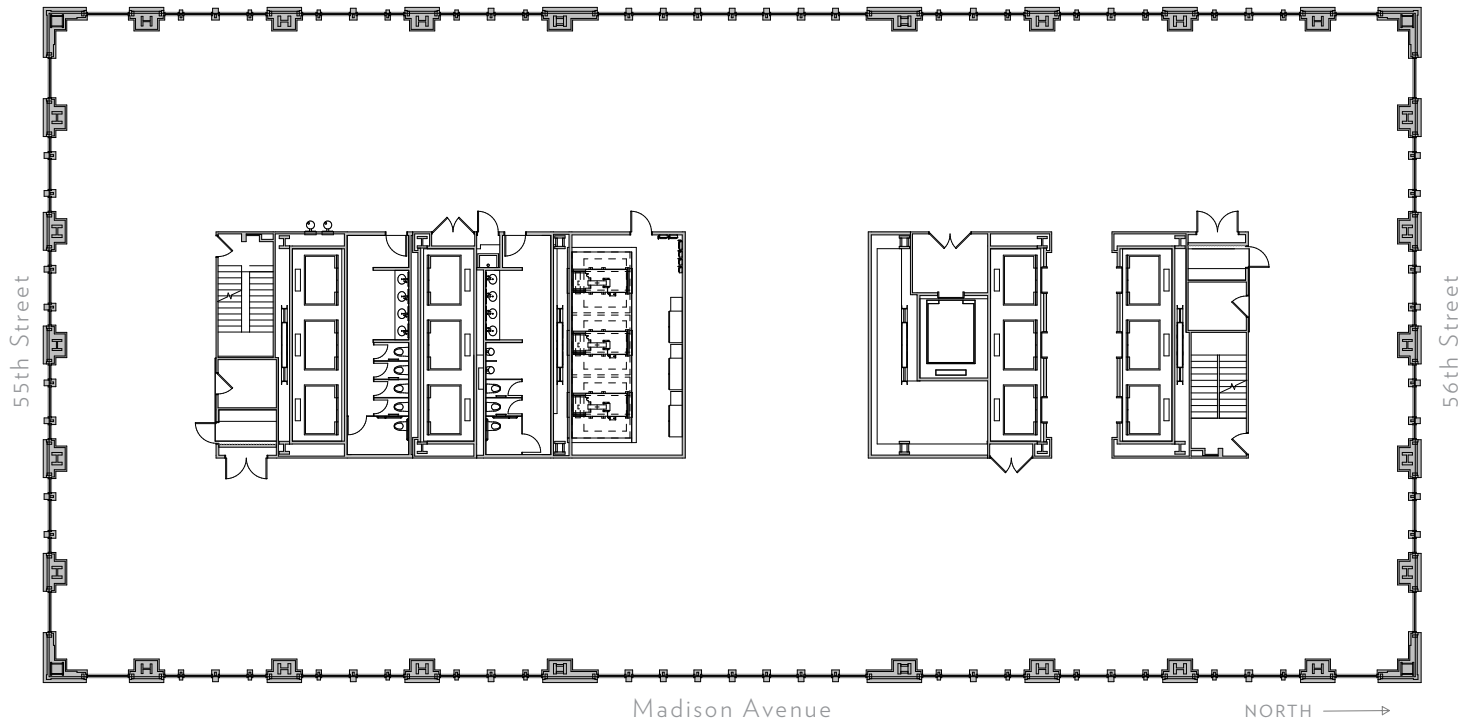

Floor 15

CEILING HEIGHT 14'-0"
RSF 23,840

550

MADISON

Floor 16

CEILING HEIGHT 14'-0"
RSF 23,460

550

MADISON