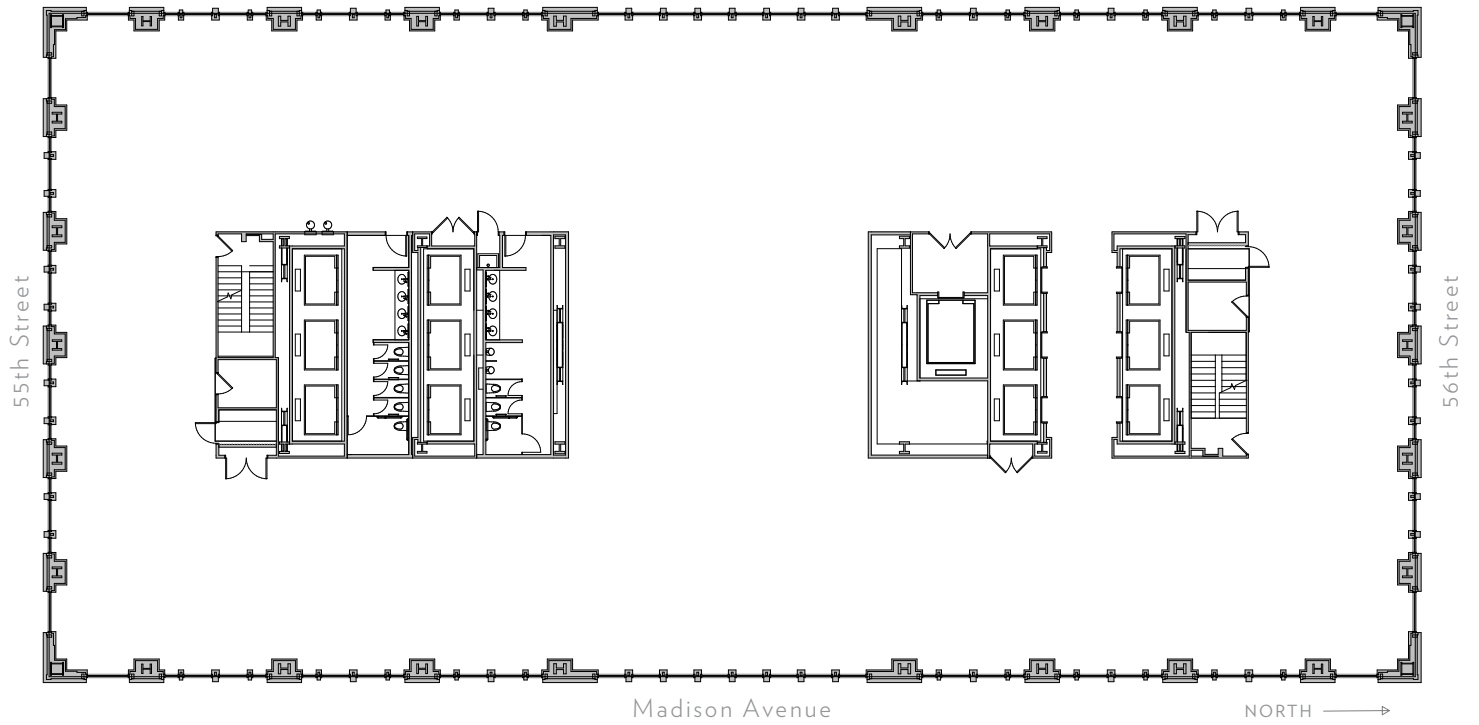

Floor 23

CEILING HEIGHT 14'-0"
RSF 24,220

550

MADISON

Floor 24

CEILING HEIGHT 14'-0"
RSF 24,220

550

MADISON