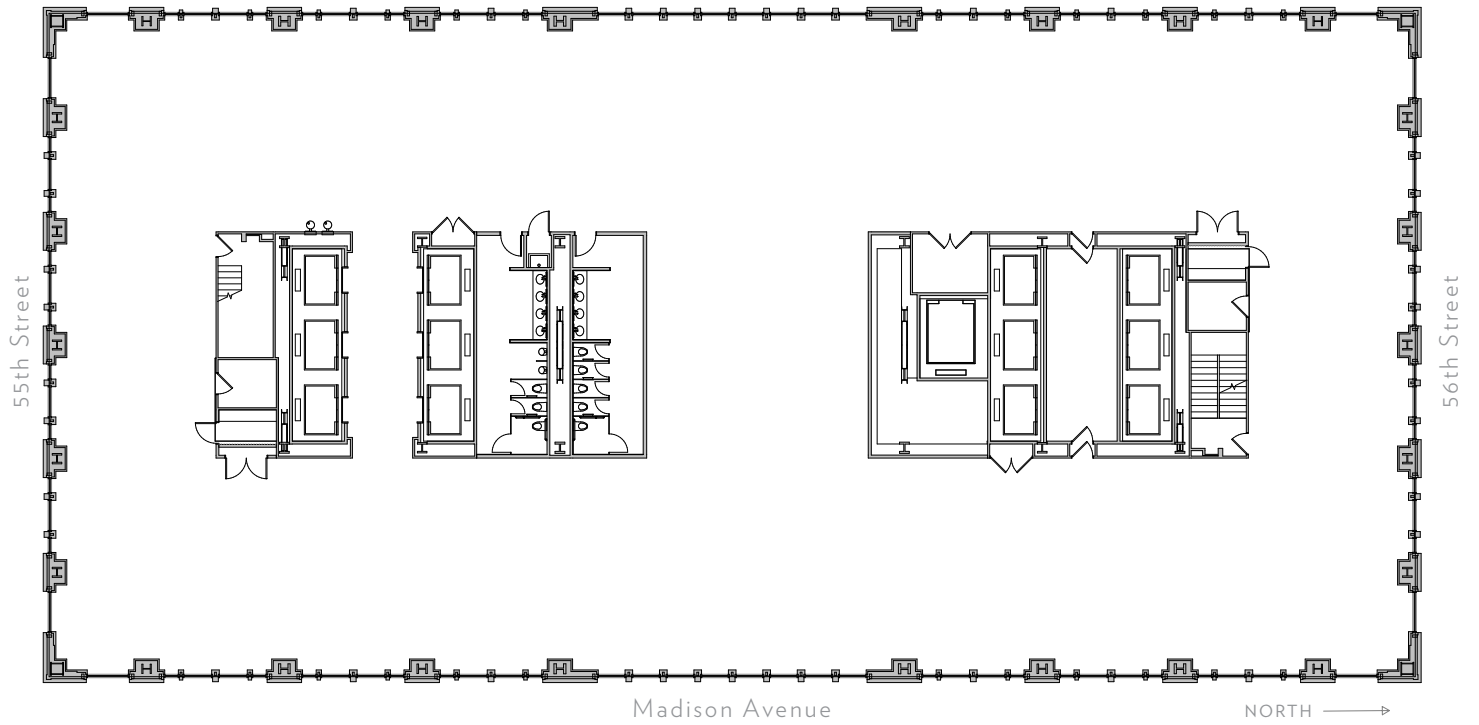

550

MADISON

Floor 27

CEILING HEIGHT 14'-0"
RSF 23,720