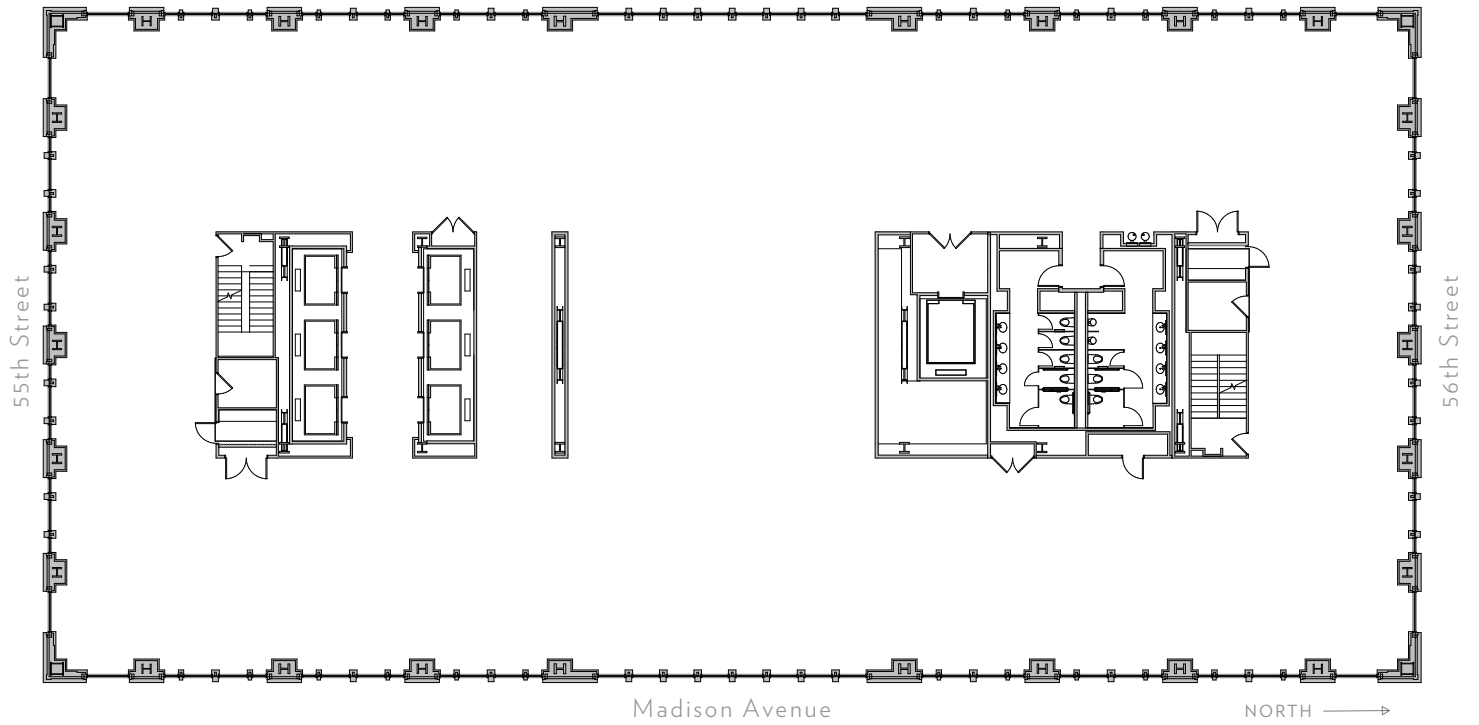

Floor 29

CEILING HEIGHT 14'-0"
RSF 24,940

550

MADISON

Floor 30

CEILING HEIGHT 14'-0"
RSF 24,940

550

MADISON