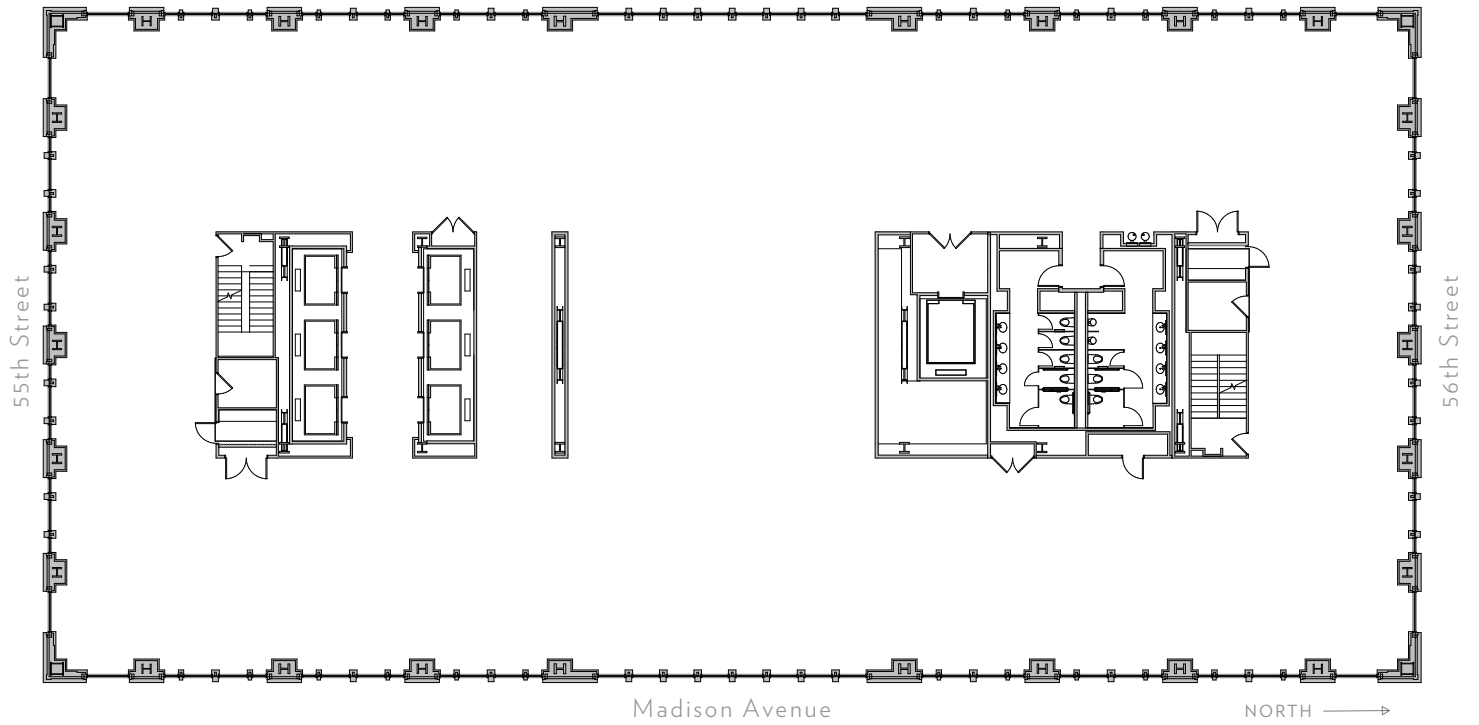

Floor 37

CEILING HEIGHT 14'-0"
RSF 24,940

550

MADISON

Floor 38

CEILING HEIGHT 20'-6"
RSF 24,940

550

MADISON