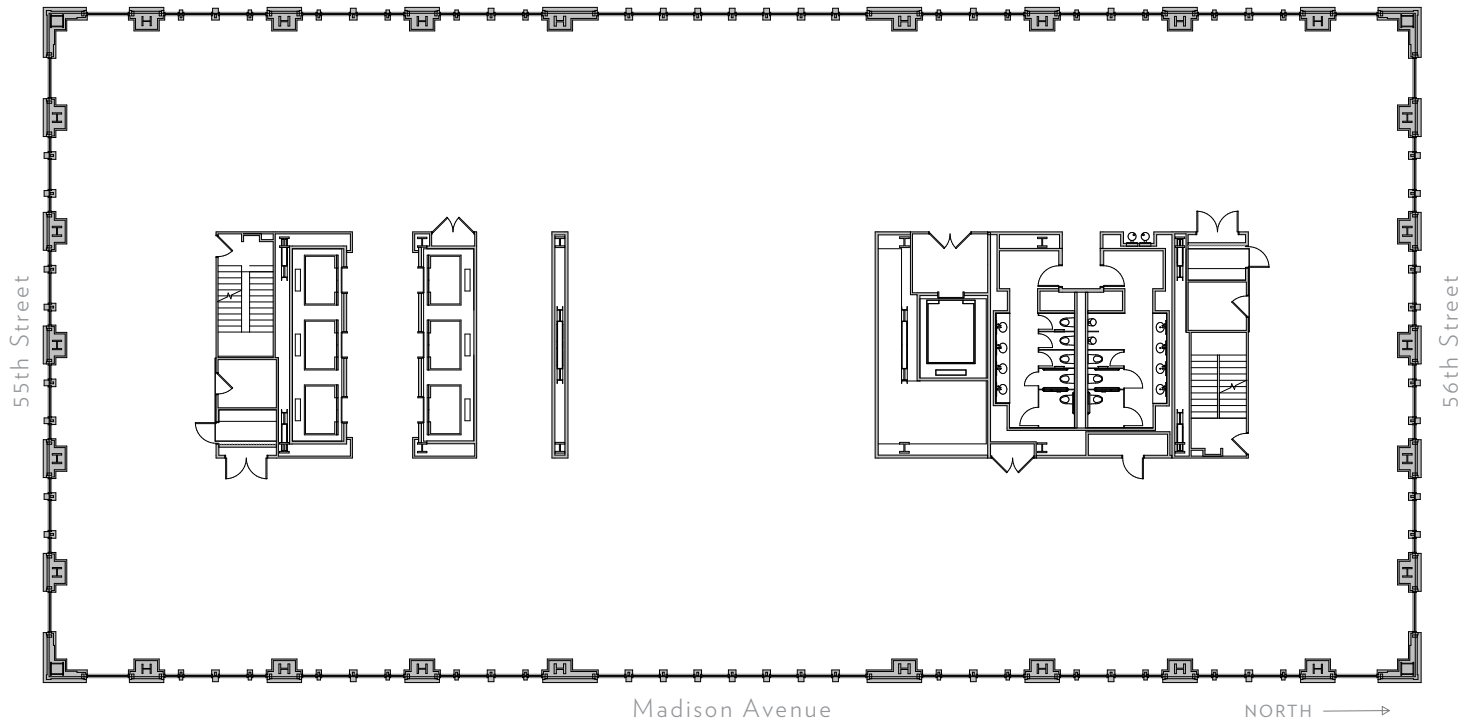

550

MADISON

Floor 31

CEILING HEIGHT 14'-0"
RSF 24,940