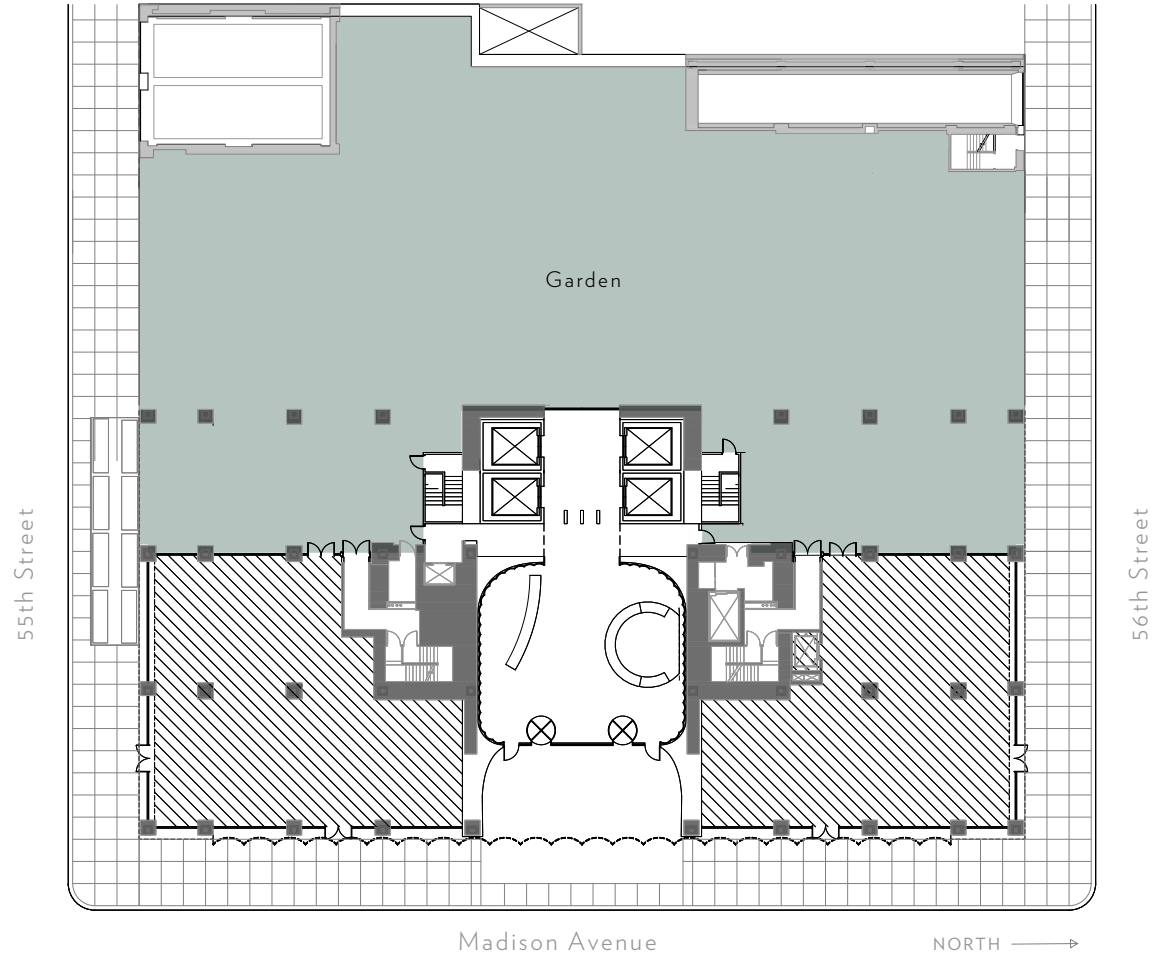

550

MADISON

Studio B

CEILING HEIGHT 14'-6"
RSF 20,970

550

MADISON

Studio A

CEILING HEIGHT 14'-6"
RSF 12,390

550

MADISON

Floor 1

CEILING HEIGHT 65'-0"
RSF 7,150

550

MADISON

Club Level I

CEILING HEIGHT 19'-0"
RSF 19,380