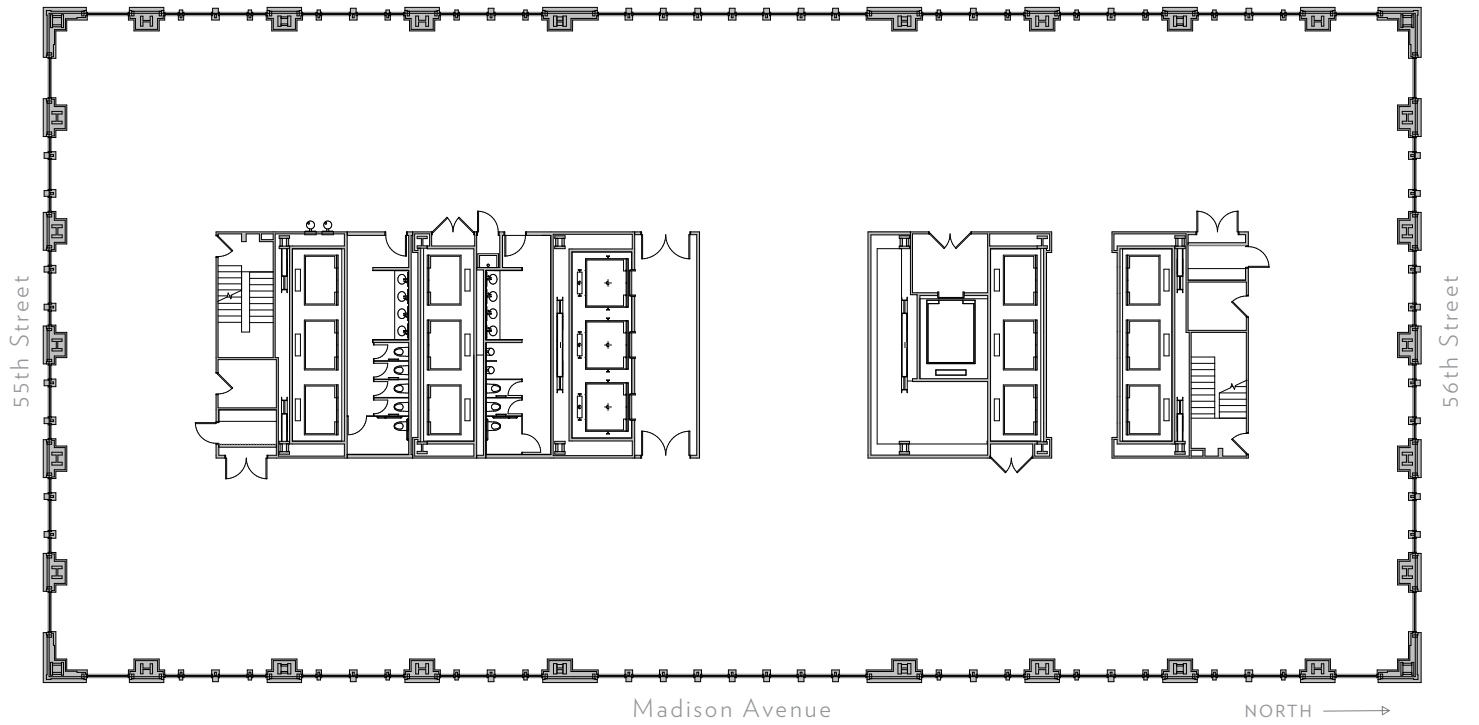

550

MADISON

Floor 10

CEILING HEIGHT 14'-0"
RSF 23,840