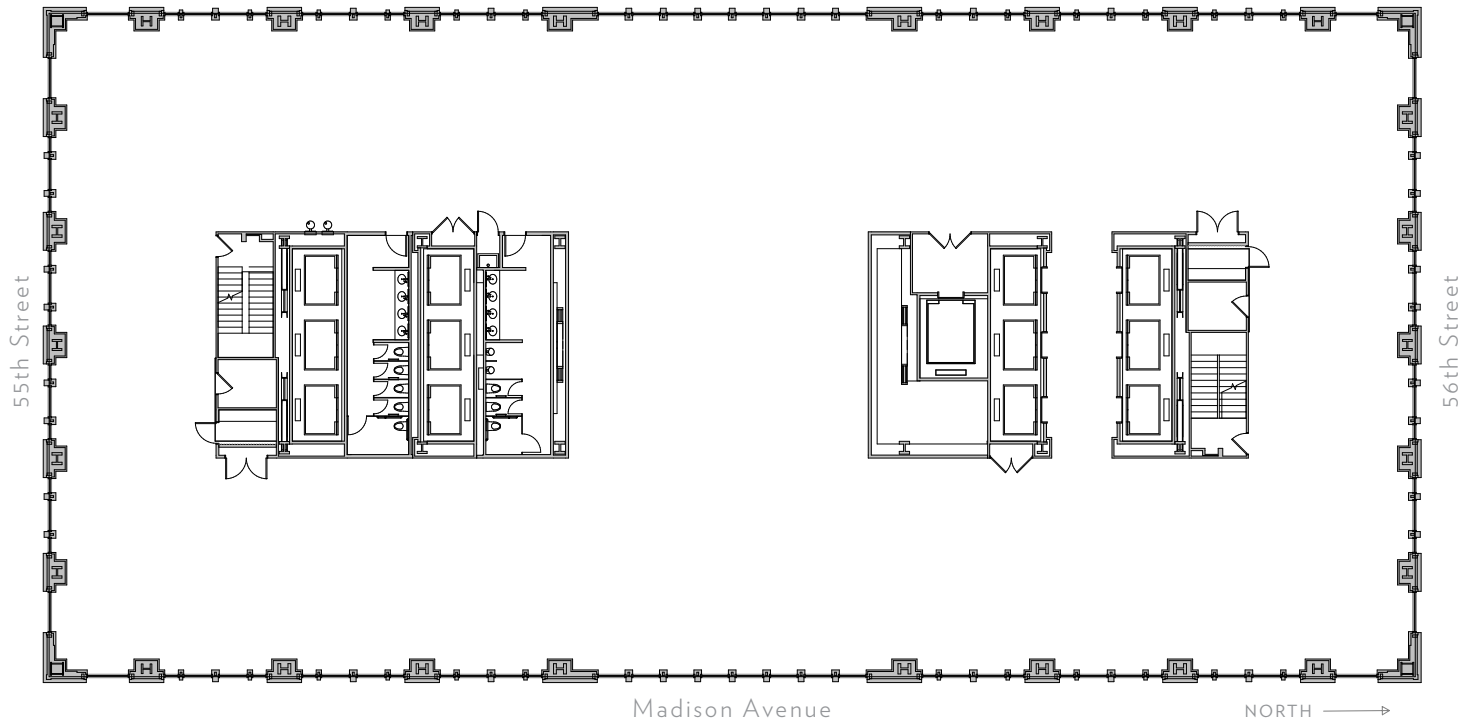

Floor 17

CEILING HEIGHT 14'-0"
RSF 23,950

550

MADISON

Floor 18

CEILING HEIGHT 14'-0"
RSF 24,220

550

MADISON