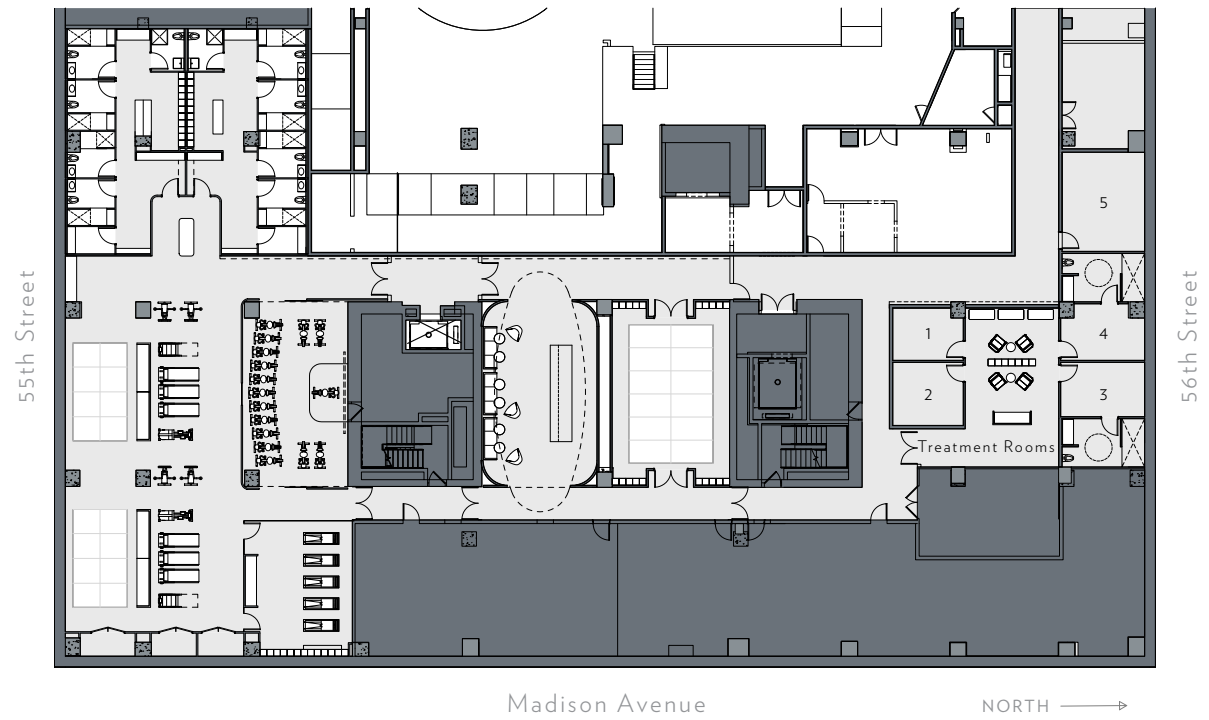

550

MADISON

Studio B

CEILING HEIGHT 14'-6"
RSF 20,970

550

MADISON

Studio A

CEILING HEIGHT 14'-6"
RSF 12,390

550

MADISON

Floor 1

CEILING HEIGHT 65'-0"
RSF 7,150

550

MADISON

Club Level I

CEILING HEIGHT 19'-0"
RSF 19,380