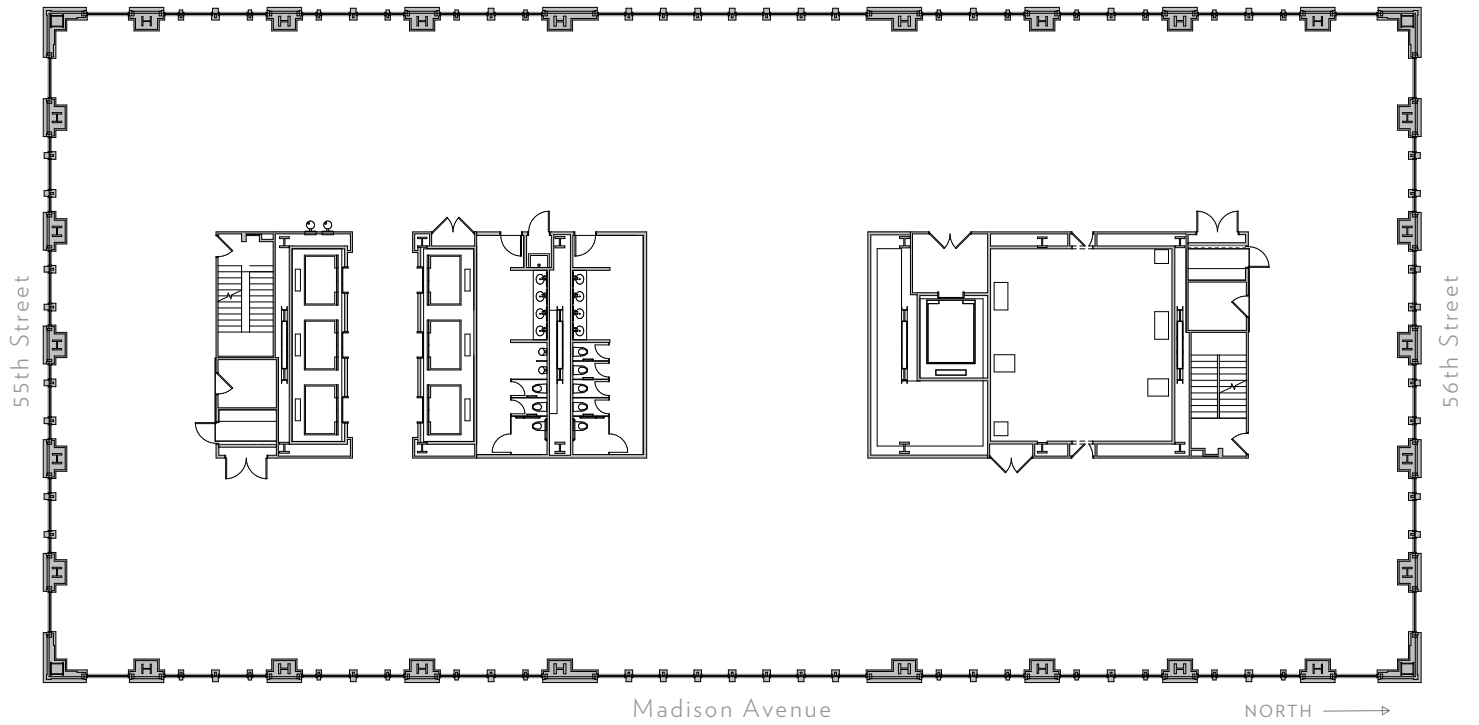

Floor 27

CEILING HEIGHT 14'-0"
RSF 23,720

550

MADISON

Floor 28

CEILING HEIGHT 14'-0"
RSF 23,720

550

MADISON