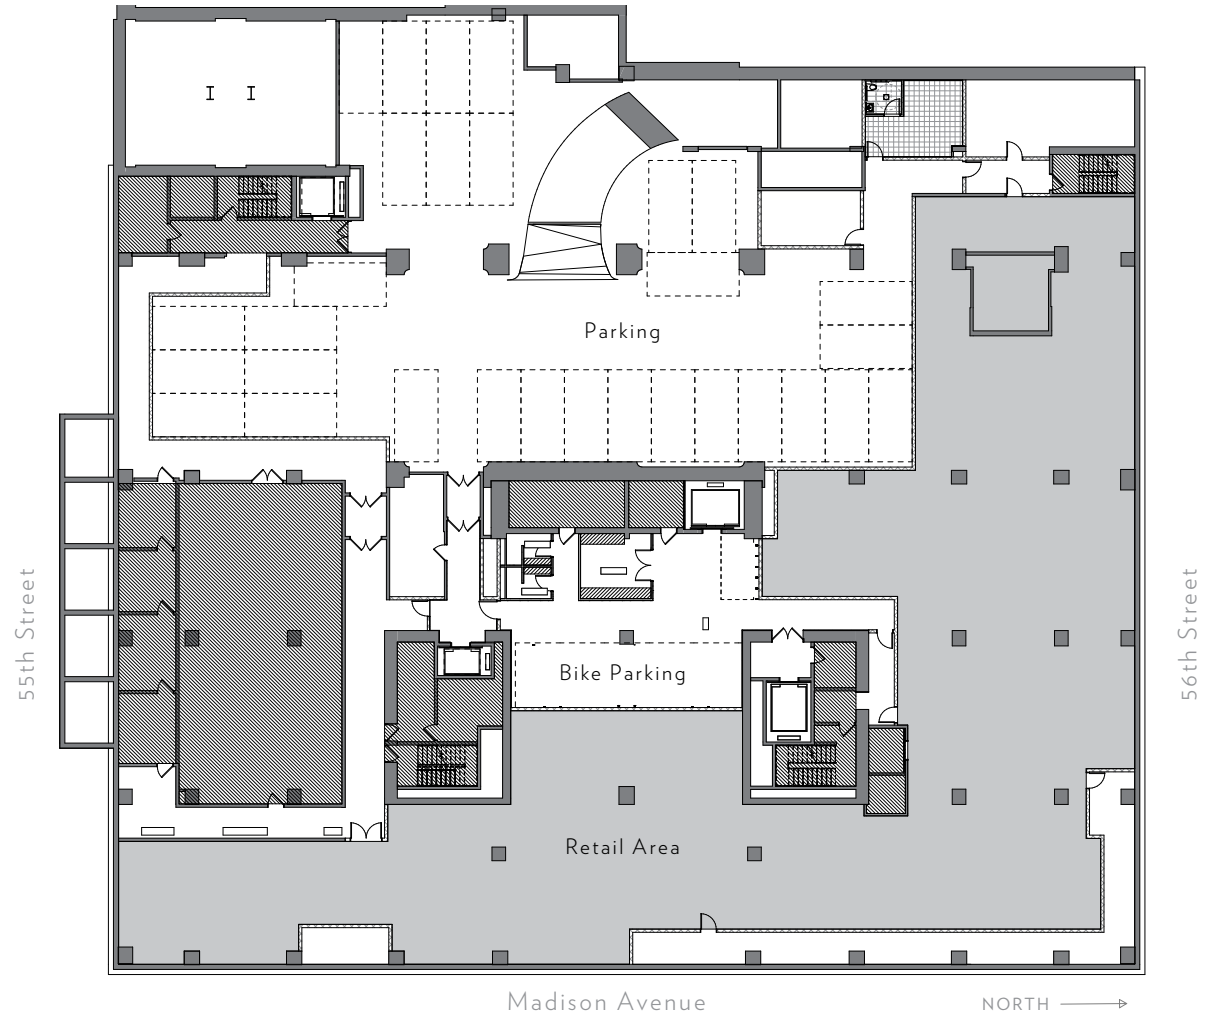

550

MADISON

Studio B

CEILING HEIGHT 14'-6"
RSF 20,970

550

MADISON

Studio A

CEILING HEIGHT 14'-6"
RSF 12,390

550

MADISON

Floor 1

CEILING HEIGHT 65'-0"
RSF 7,150

550

MADISON

Club Level I

CEILING HEIGHT 19'-0"
RSF 19,380