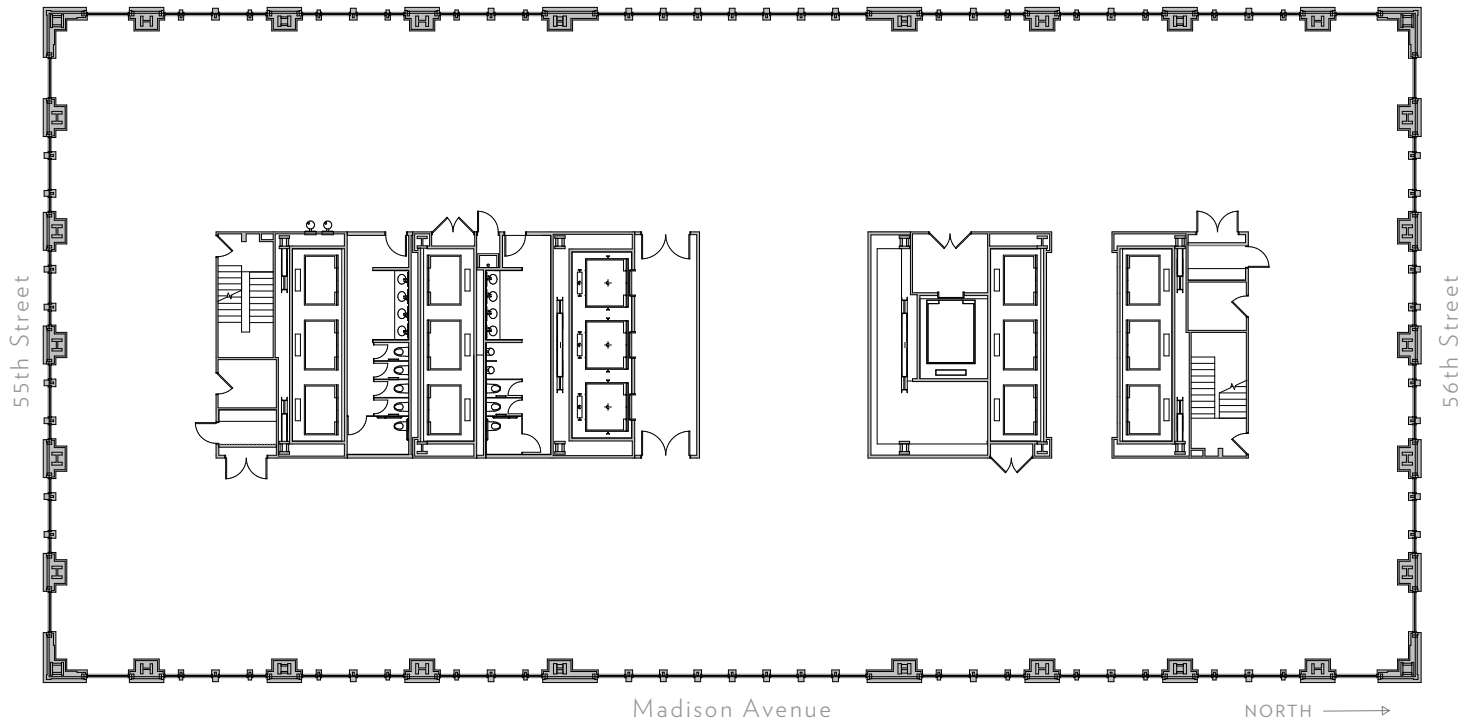

Floor 10

CEILING HEIGHT 14'-0"
RSF 23,840

550

MADISON

Floor II

CEILING HEIGHT 14'-0"
RSF 23,840

550

MADISON