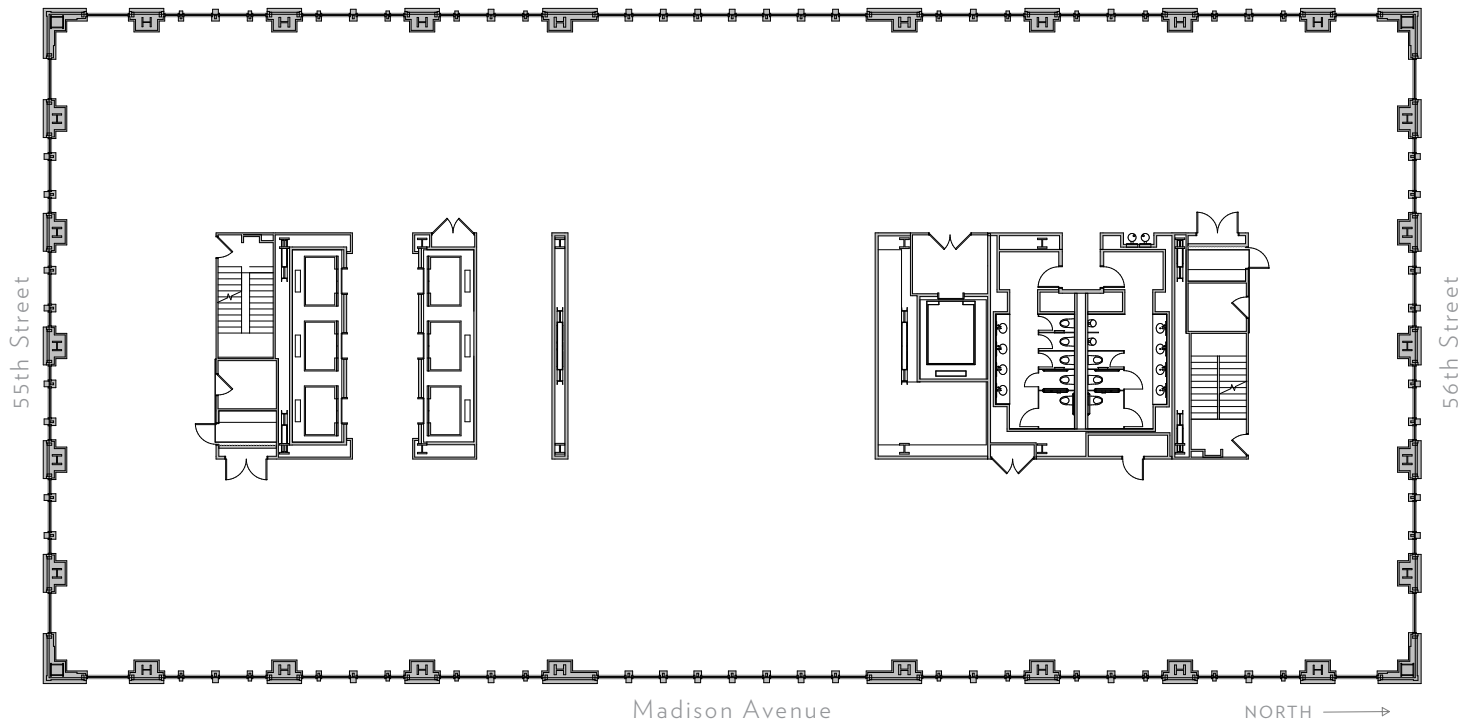

550

MADISON

Floor 33

CEILING HEIGHT 14'-0"
RSF 24,940