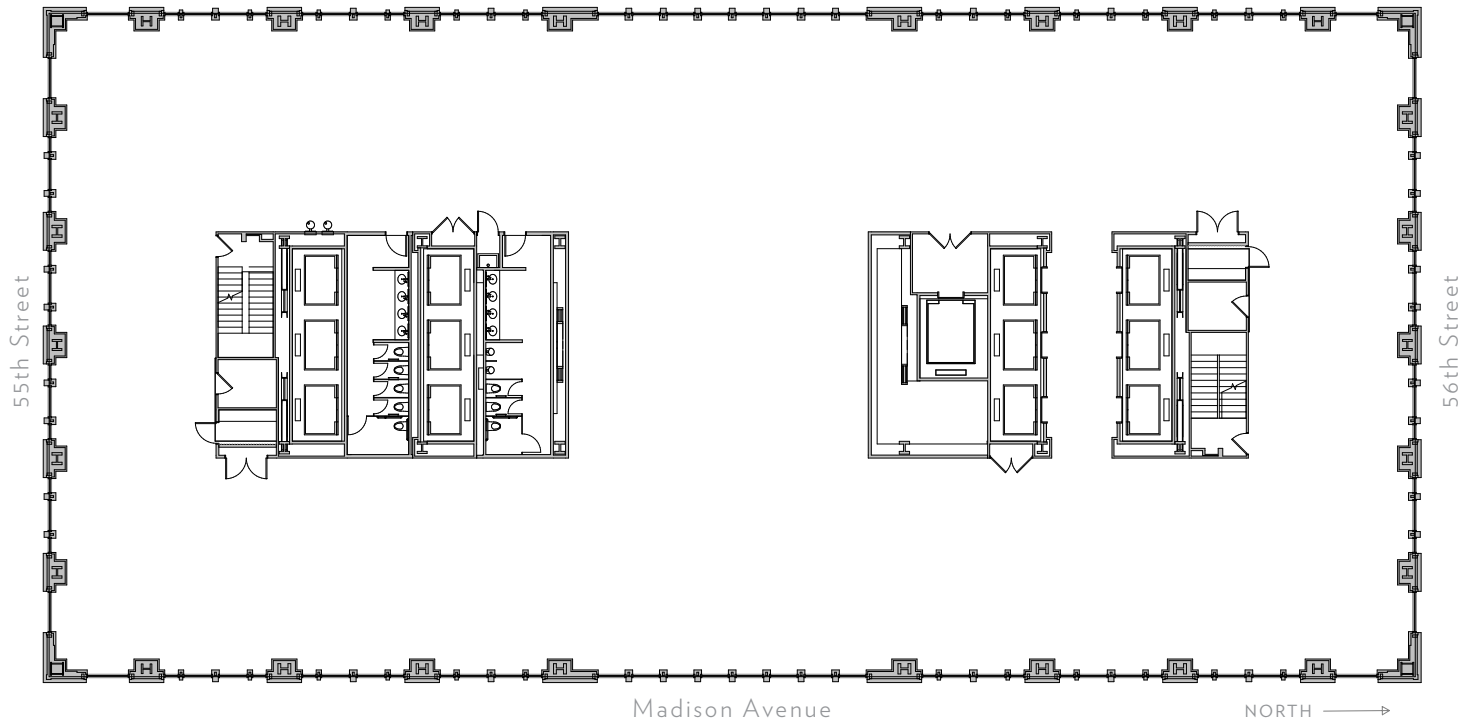

Floor 19

CEILING HEIGHT 14'-0"
RSF 24,220

550

MADISON

Floor 20

CEILING HEIGHT 14'-0"
RSF 24,220

550

MADISON