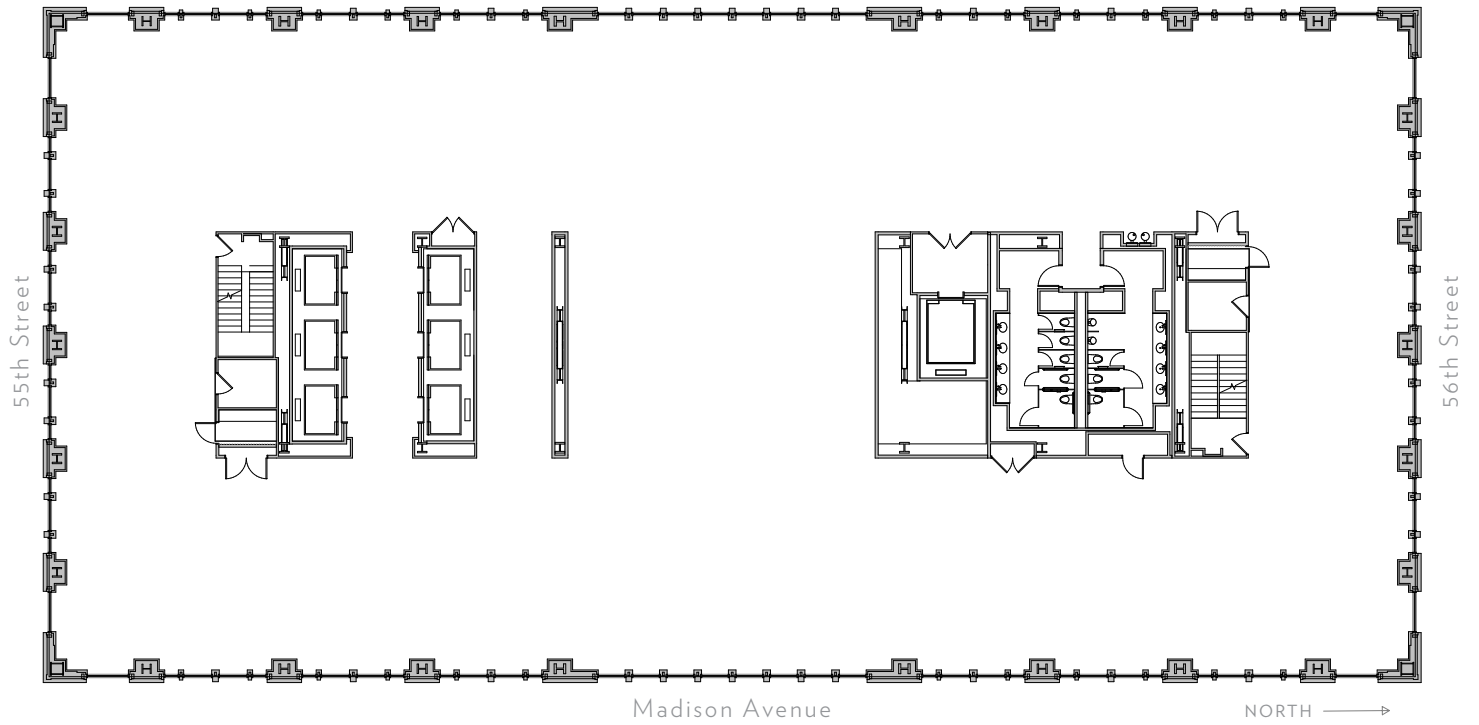

550

MADISON

Floor 29

CEILING HEIGHT 14'-0"
RSF 24,940