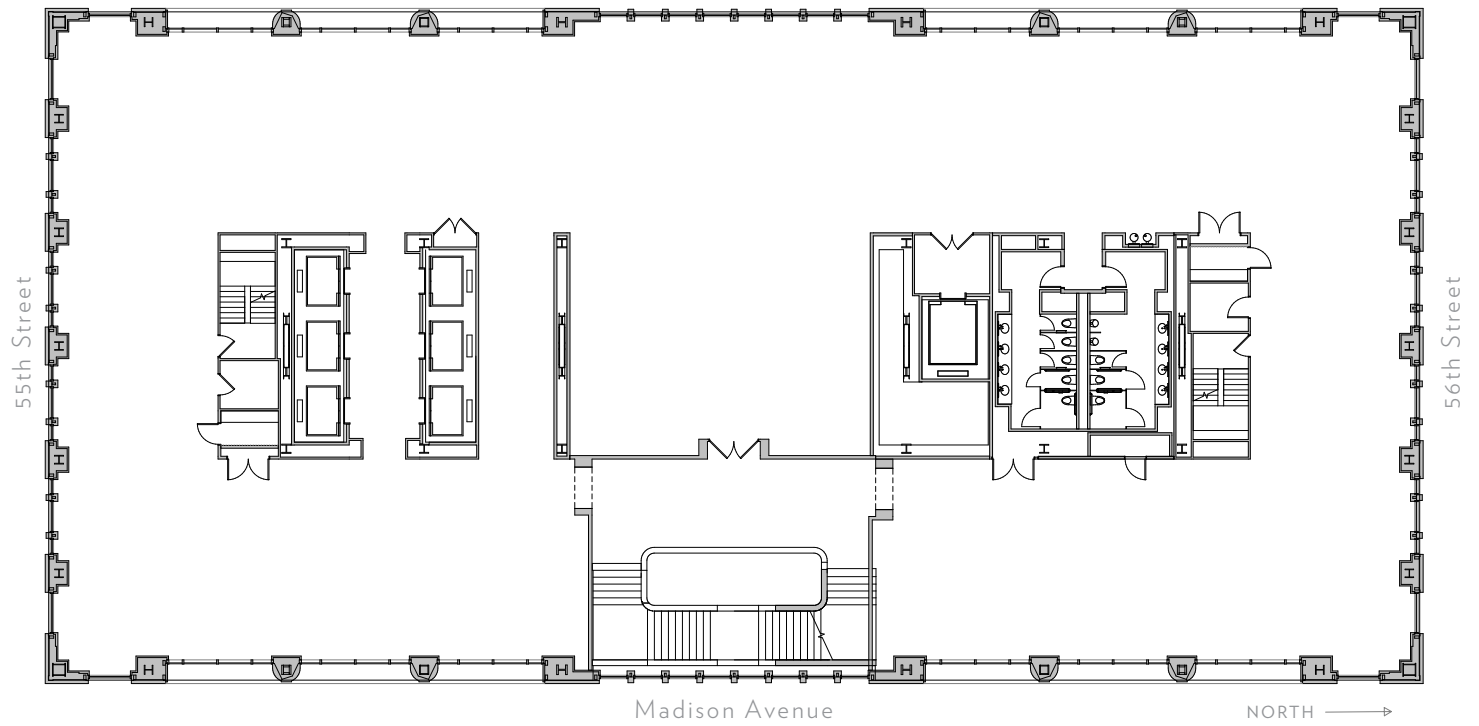

Floor 39

CEILING HEIGHT 16'-0"
RSF 24,100

550

MADISON

Floor 40

CEILING HEIGHT 16'-0"

RSF 24,100

550

MADISON

Floor 41

CEILING HEIGHT 17'-6"
RSF 24,100