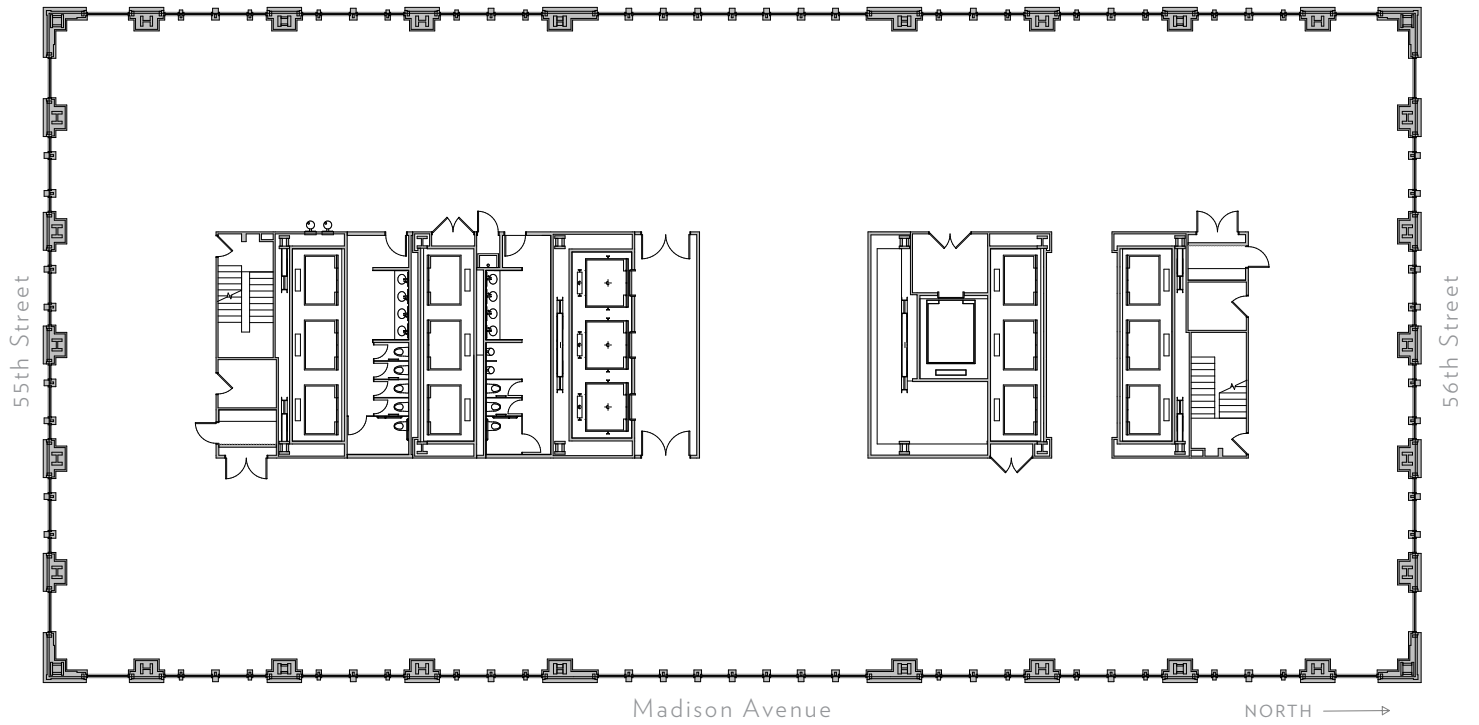

Floor 12

CEILING HEIGHT 14'-0"
RSF 23,840

550

MADISON

Floor 14

CEILING HEIGHT 14'-0"
RSF 23,840

550

MADISON