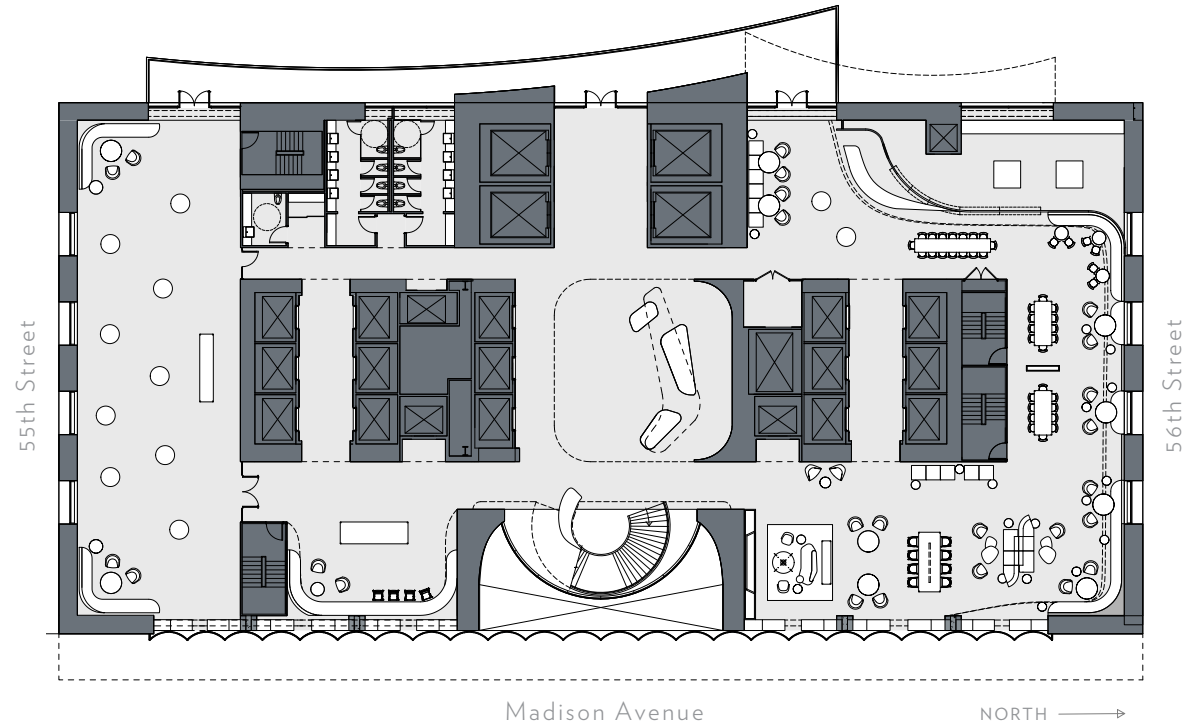

550

MADISON

Studio B

CEILING HEIGHT 14'-6"
RSF 20,970

550

MADISON

Studio A

CEILING HEIGHT 14'-6"
RSF 12,390

550

MADISON

Floor 1

CEILING HEIGHT 65'-0"
RSF 7,150

550

MADISON

Club Level I

CEILING HEIGHT 19'-0"
RSF 19,380

550

MADISON

Club Level 2

CEILING HEIGHT 17'-0"
RSF 20,610

Madison Avenue

NORTH →

550

MADISON