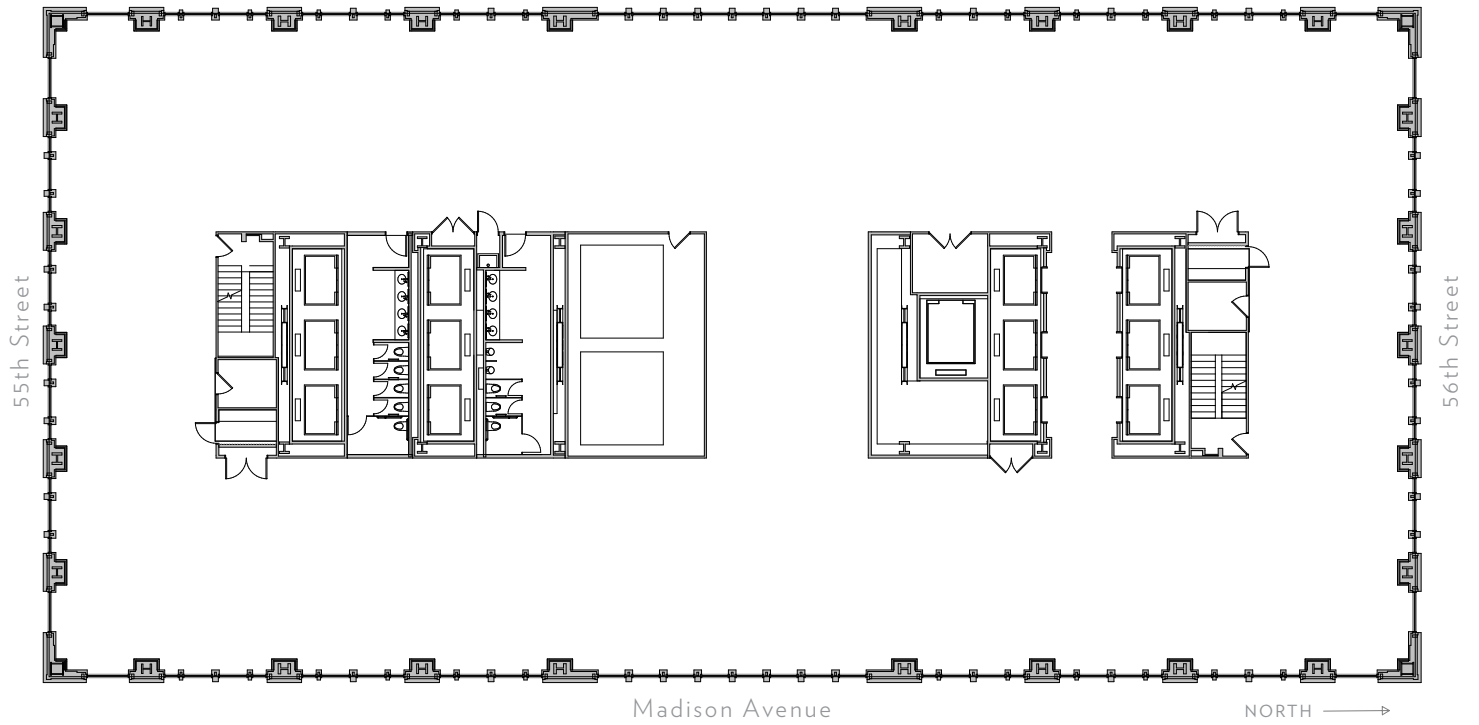

Floor 21

CEILING HEIGHT 14'-0"
RSF 24,220

550

MADISON

Floor 22

CEILING HEIGHT 14'-0"
RSF 23,220

550

MADISON