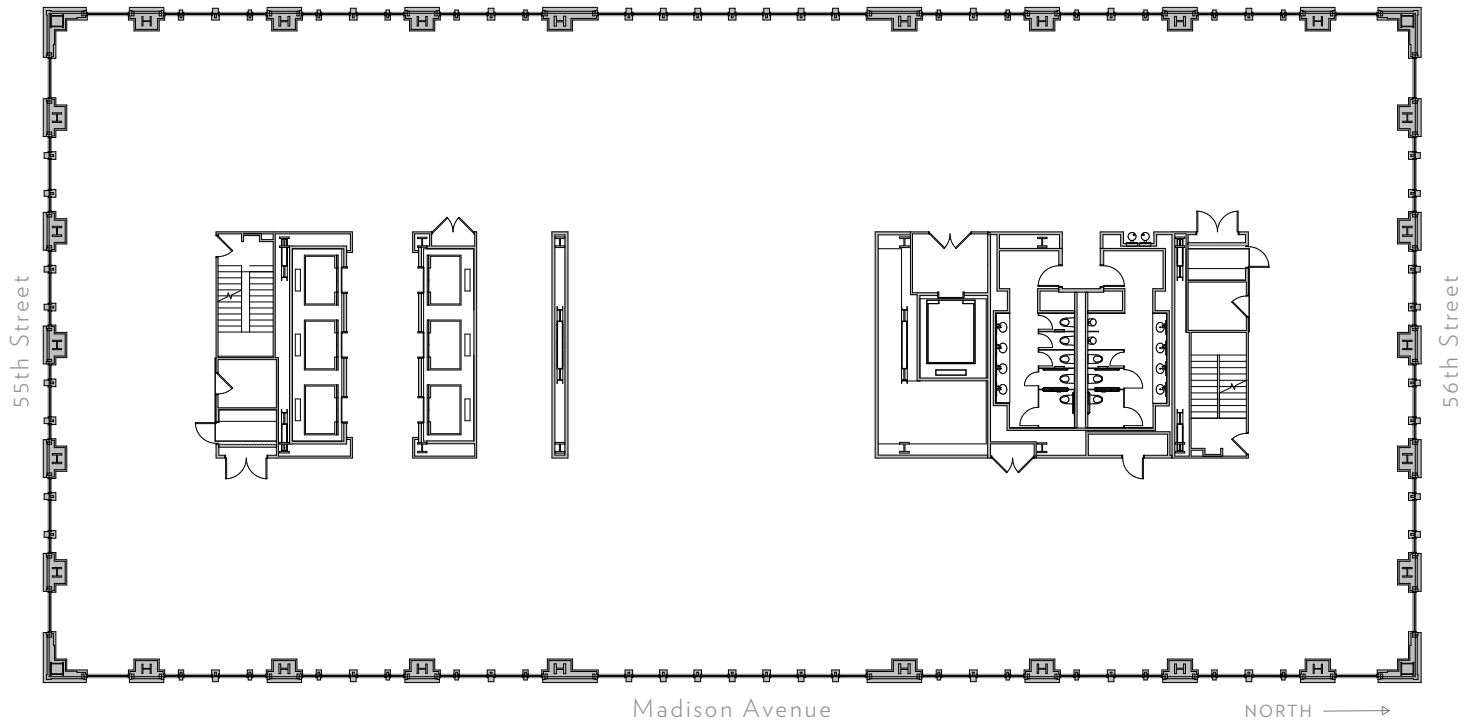

Floor 31

CEILING HEIGHT 14'-0"
RSF 24,940

550

MADISON

Floor 32

CEILING HEIGHT 14'-0"
RSF 24,940

550

MADISON