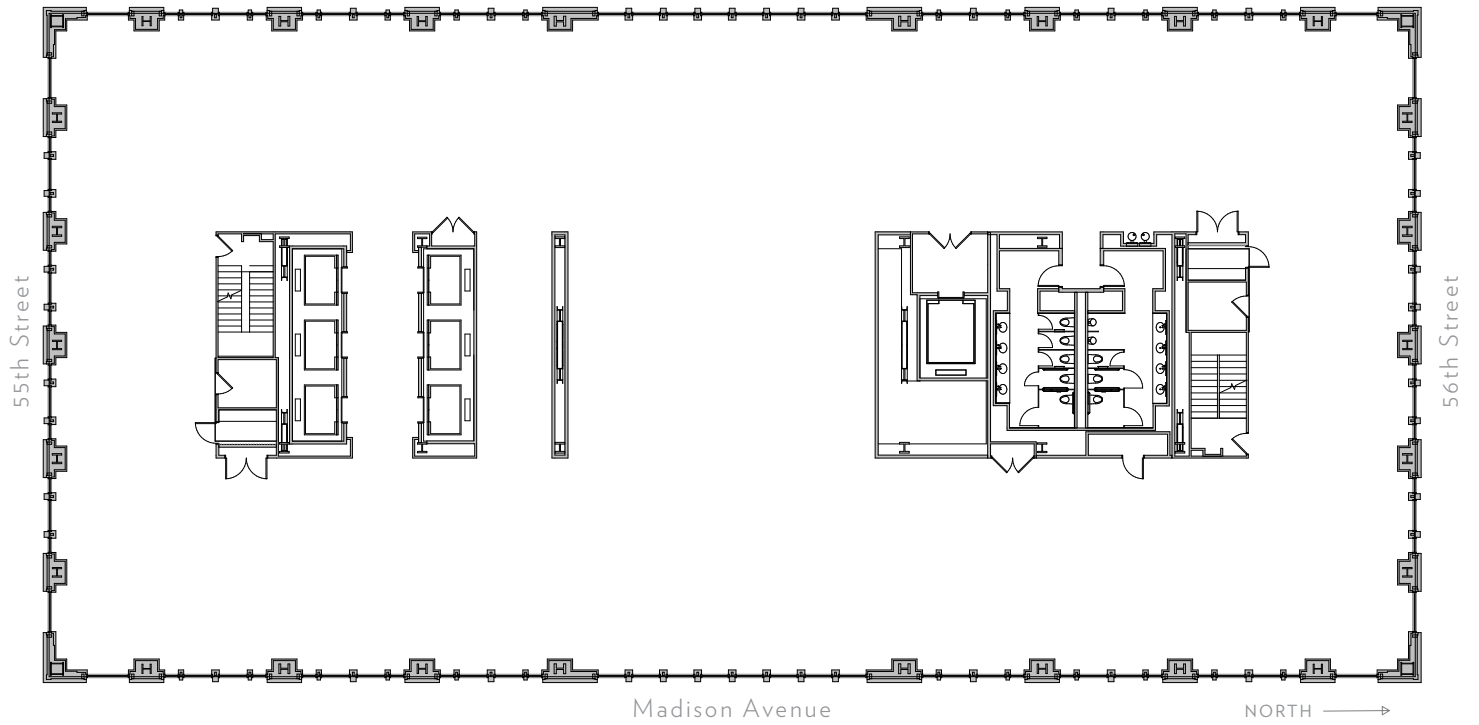

Floor 35

CEILING HEIGHT 14'-0"
RSF 24,940

550

MADISON

Floor 36

CEILING HEIGHT 14'-0"
RSF 24,940

550

MADISON