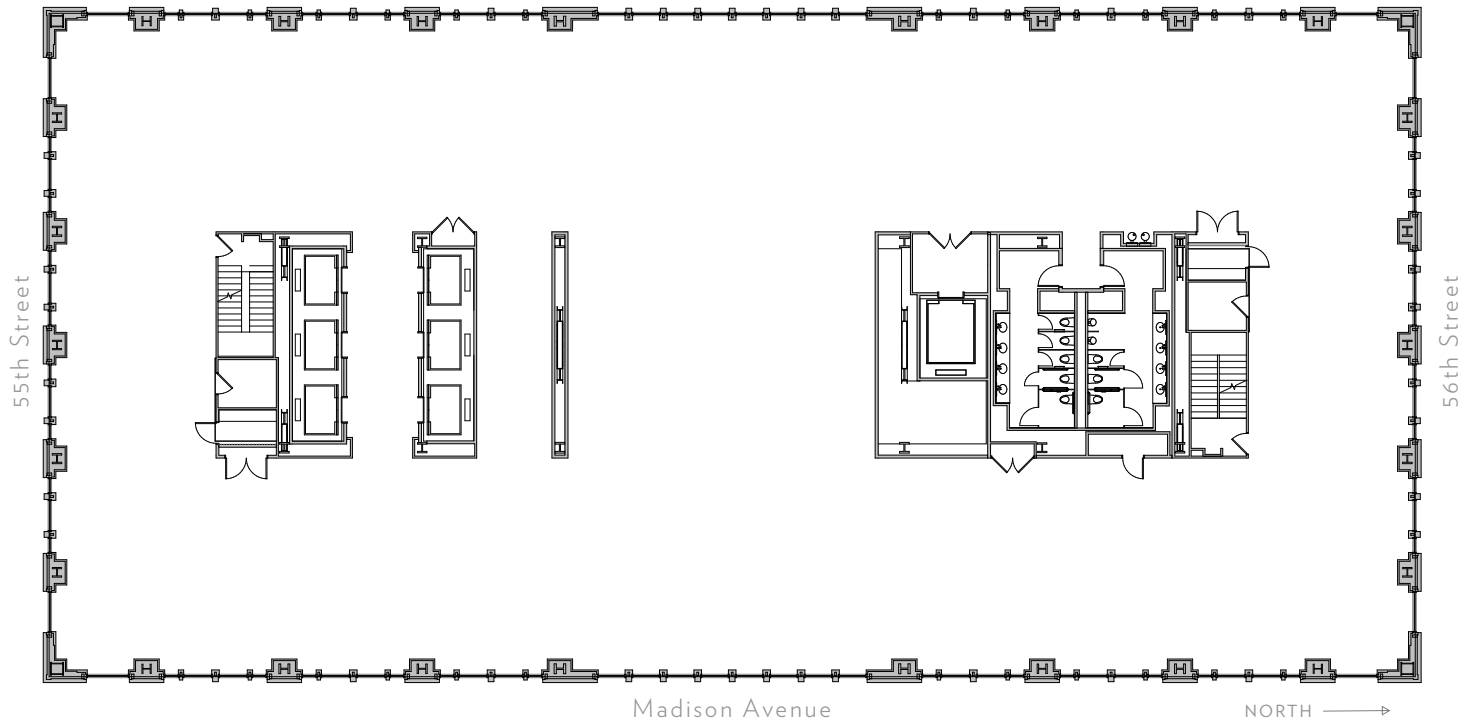

550

MADISON

Floor 35

CEILING HEIGHT 14'-0"
RSF 24,940