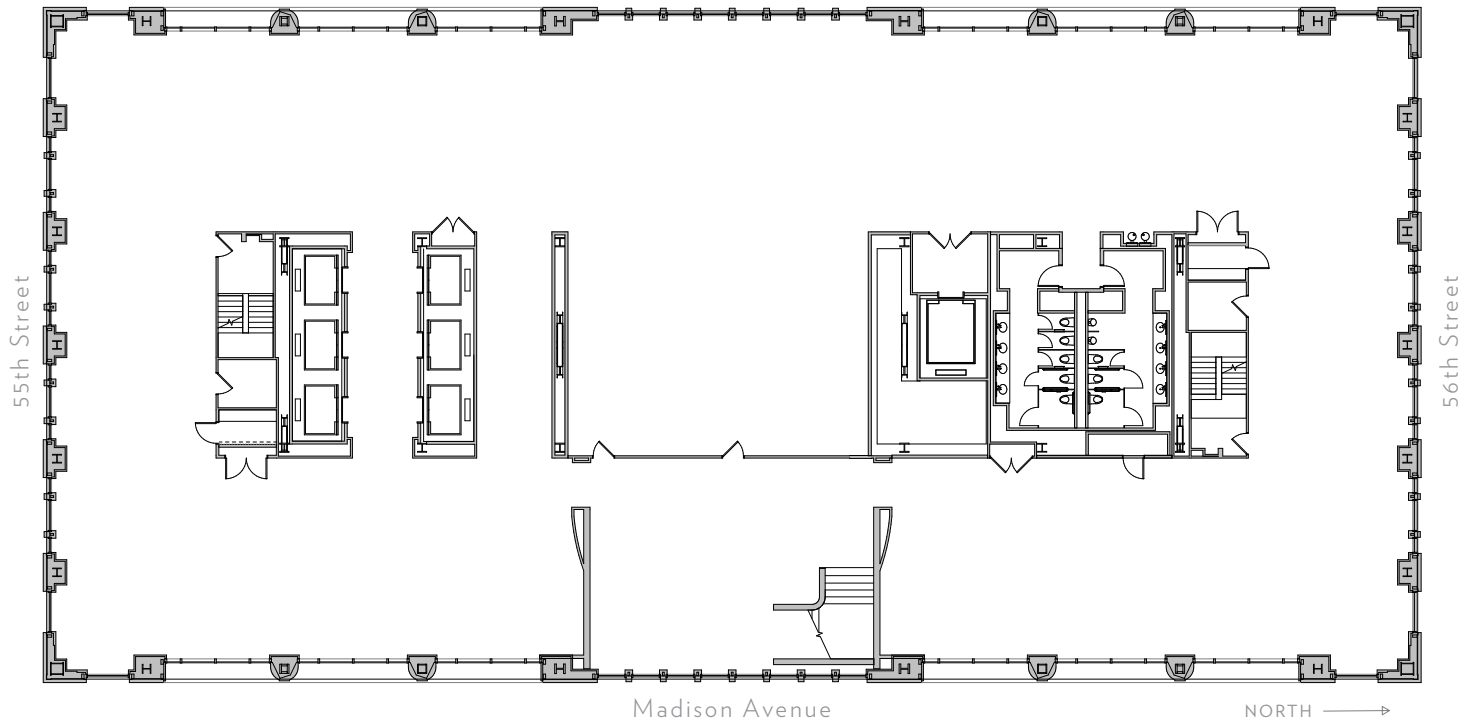

550

MADISON

Floor 39

CEILING HEIGHT 16'-0"
RSF 24,100