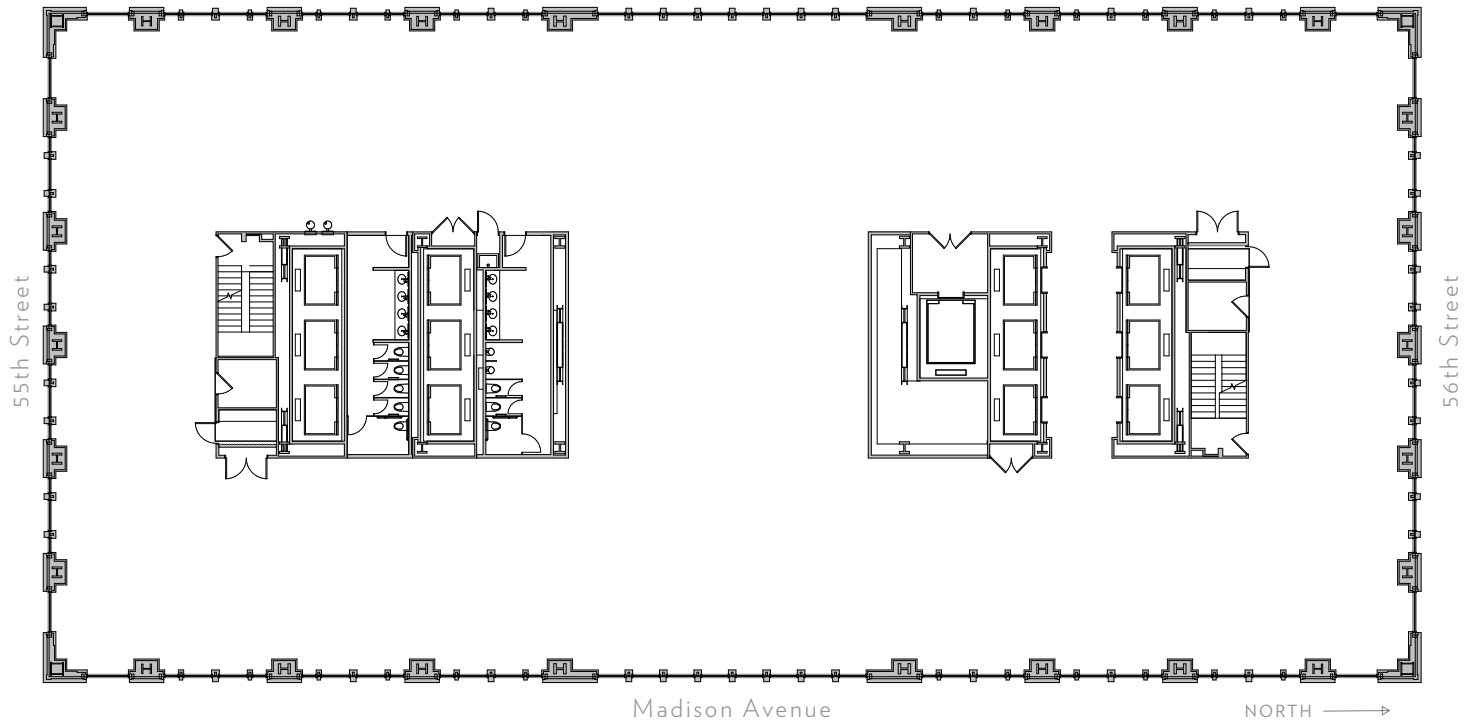

550

MADISON

Floor 23

CEILING HEIGHT 14'-0"
RSF 24,220