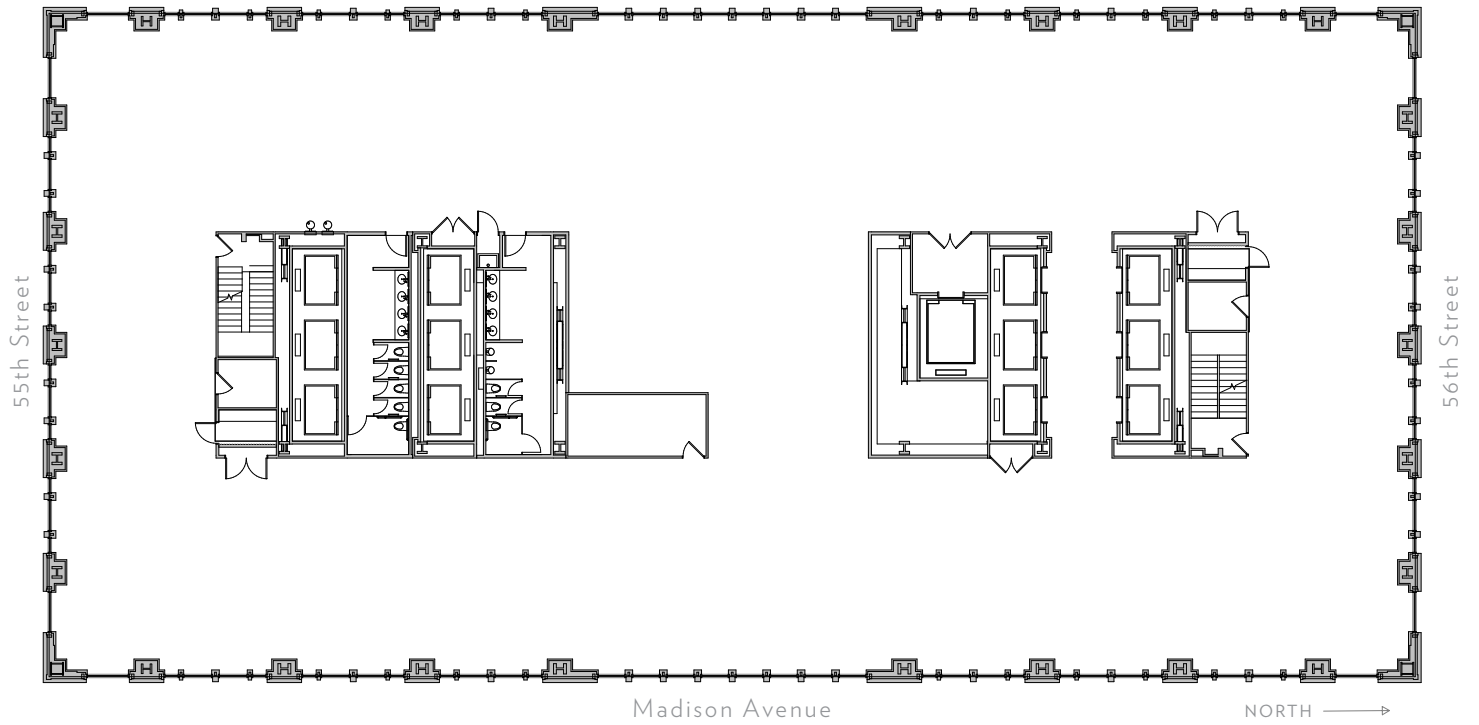

550

MADISON

Floor 17

CEILING HEIGHT 14'-0"
RSF 23,950