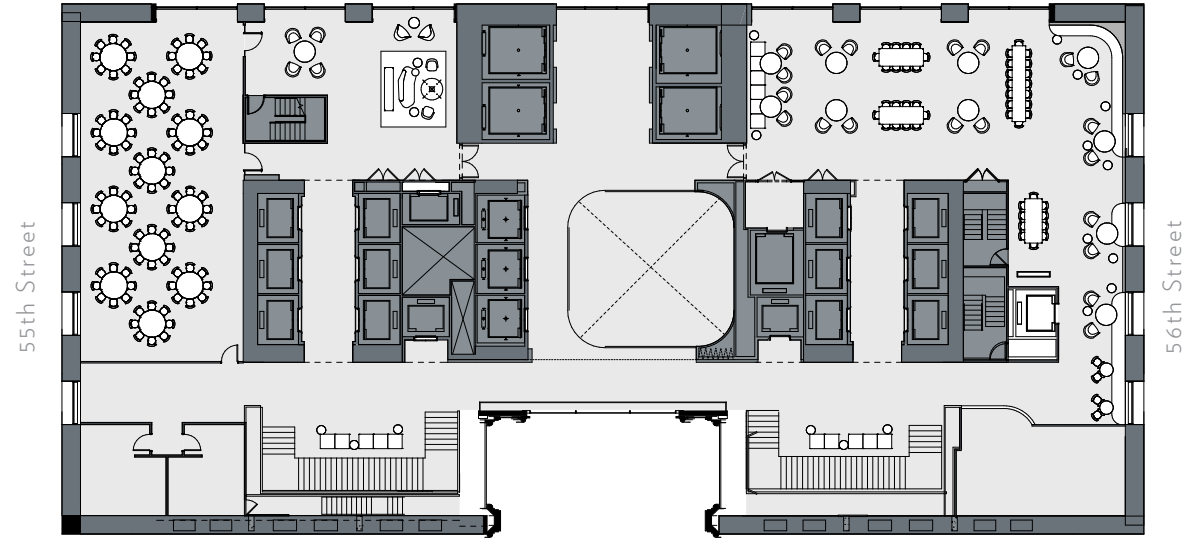

550

MADISON

Club Level I

SLAB HEIGHT 19'-0"

RSF 19,380

Madison Avenue

NORTH →