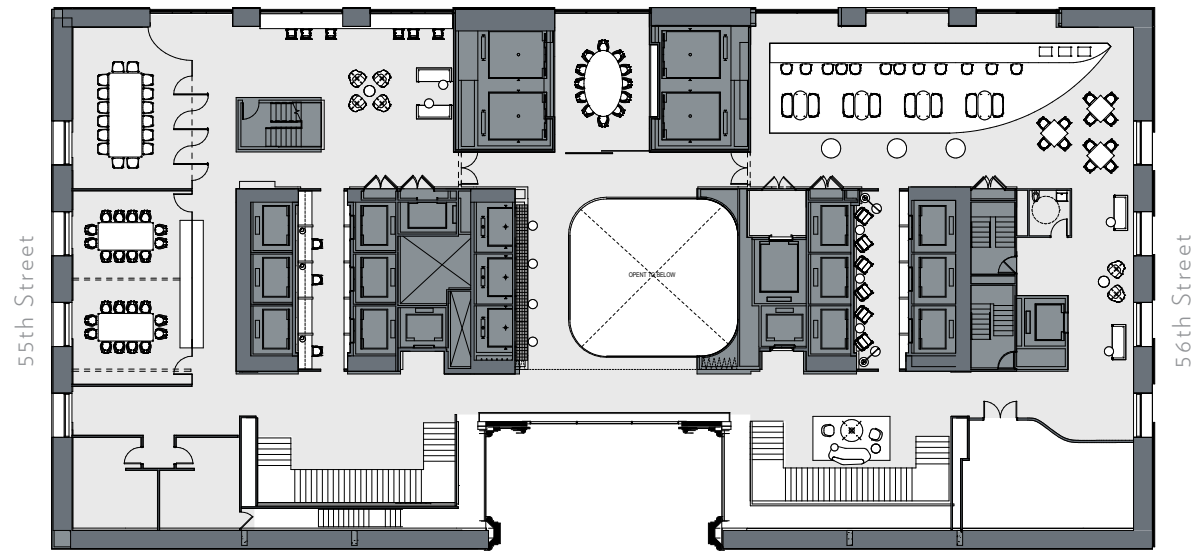

550

MADISON

Club Level 2

SLAB HEIGHT 17'-0"

RSF 20,610

Madison Avenue

NORTH →