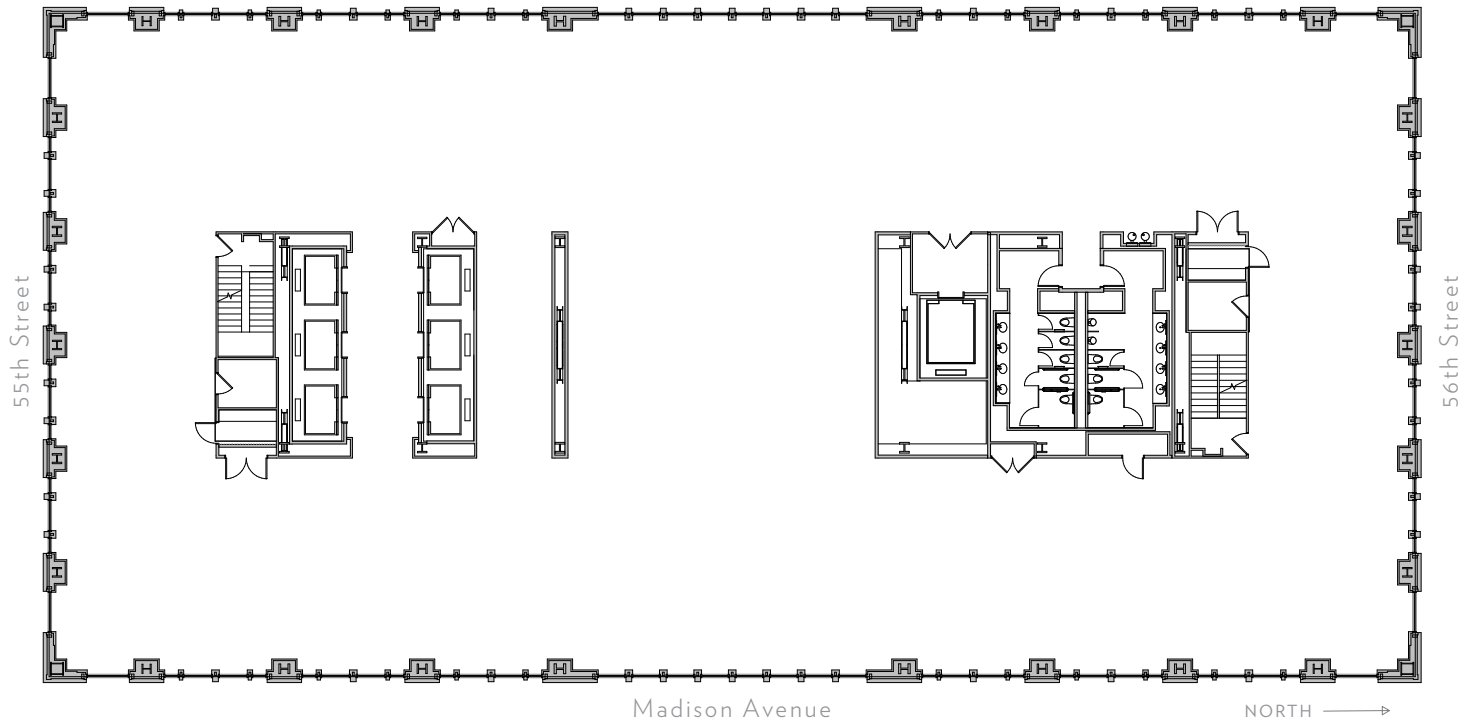

Floor 37

SLAB HEIGHT 14'-0"
RSF 24,940

550

MADISON

Floor 38

SLAB HEIGHT 20'-6"
RSF 24,940

550

MADISON