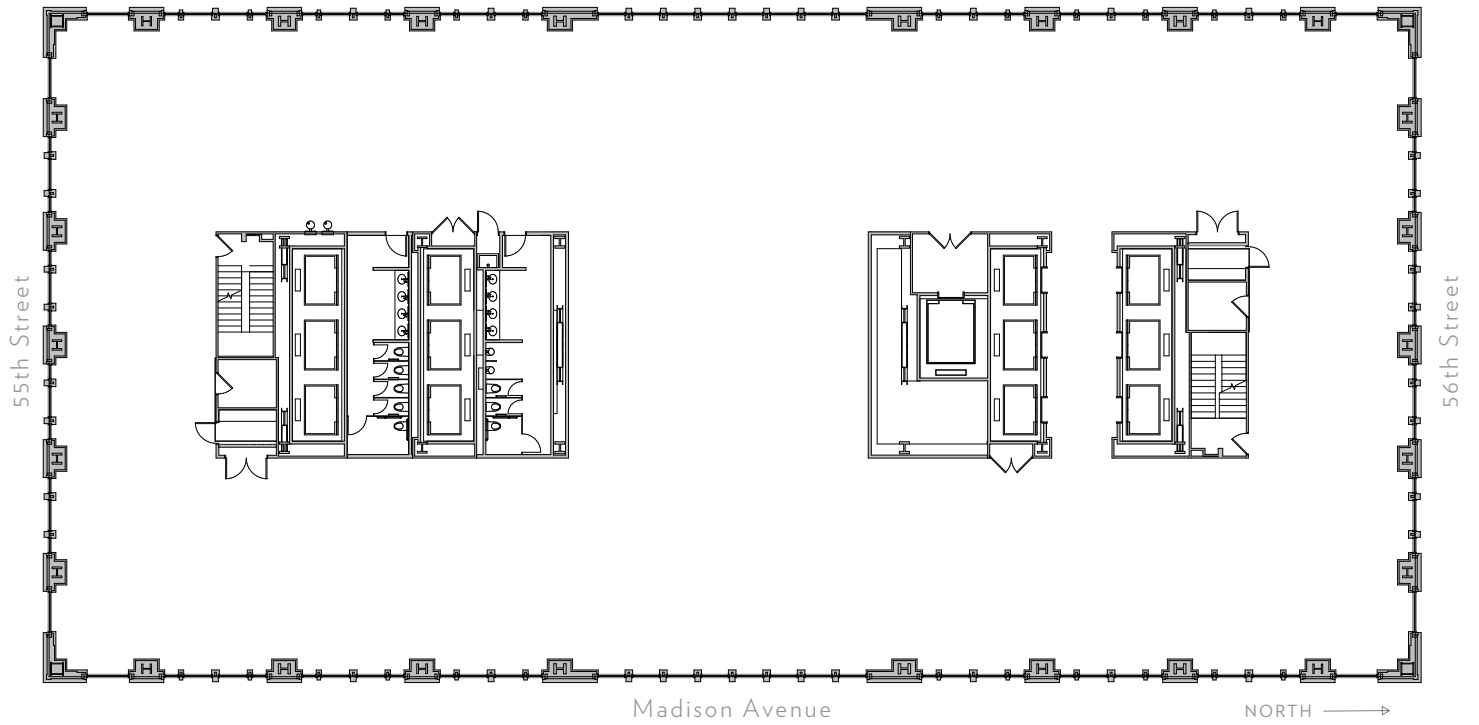

550

MADISON

Floor 24

SLAB HEIGHT 14'-0"
RSF 24,220