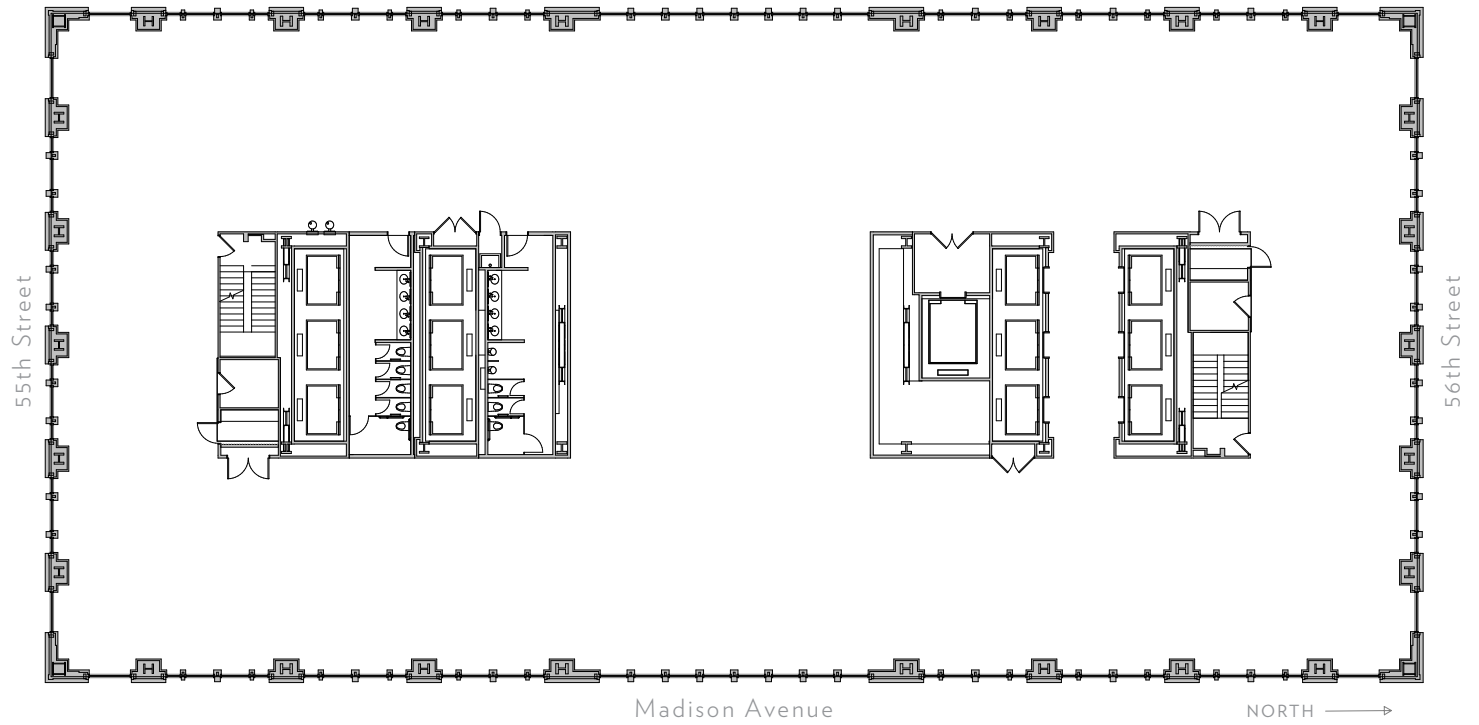

SLAB HEIGHT 14'-0"

RSF 23,220

550

MADISON

Floor 23

SLAB HEIGHT 14'-0"

RSF 24,220

550