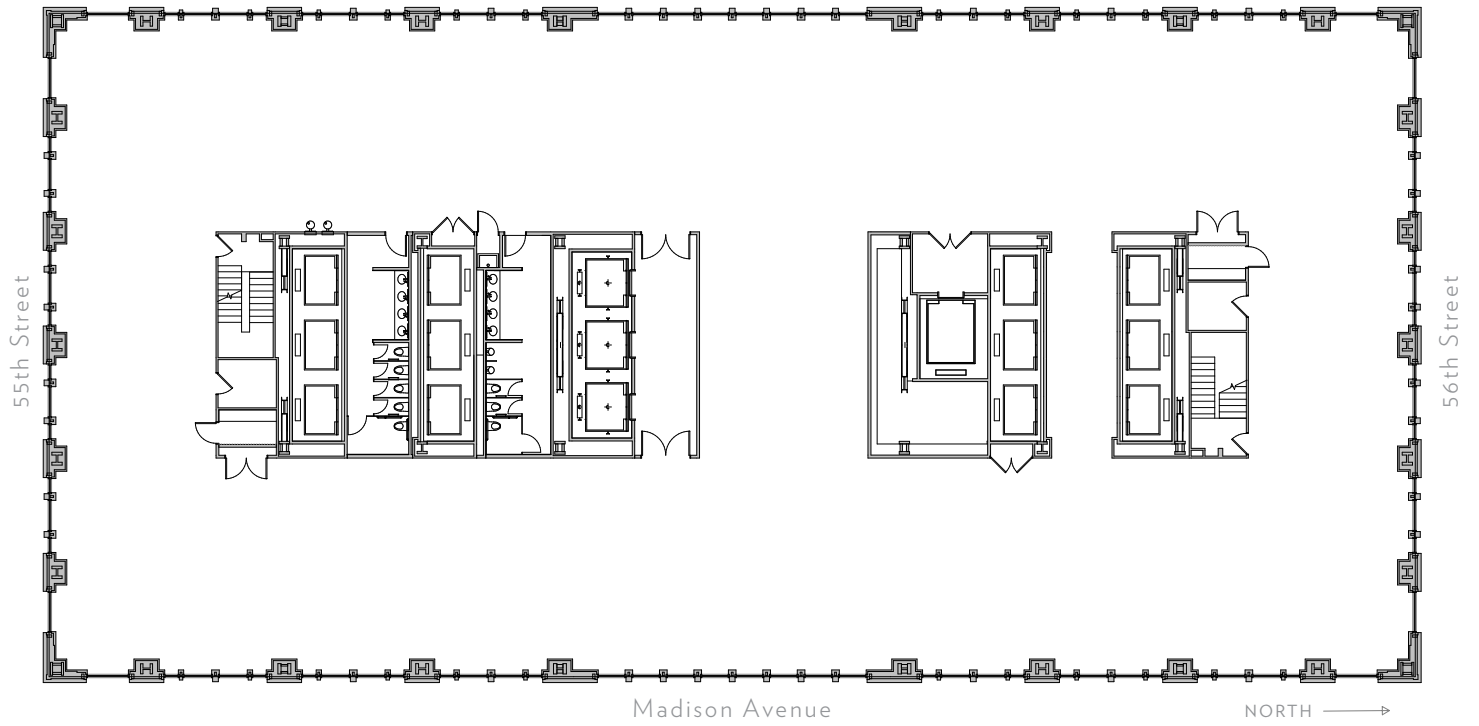

550

MADISON

Club Level 2

SLAB HEIGHT 17'-0"

RSF 20,610

Madison Avenue

NORTH →

550

MADISON

Floor 10

SLAB HEIGHT 14'-0"
RSF 23,840

550

MADISON

Floor II

SLAB HEIGHT 14'-0"
RSF 23,840

550