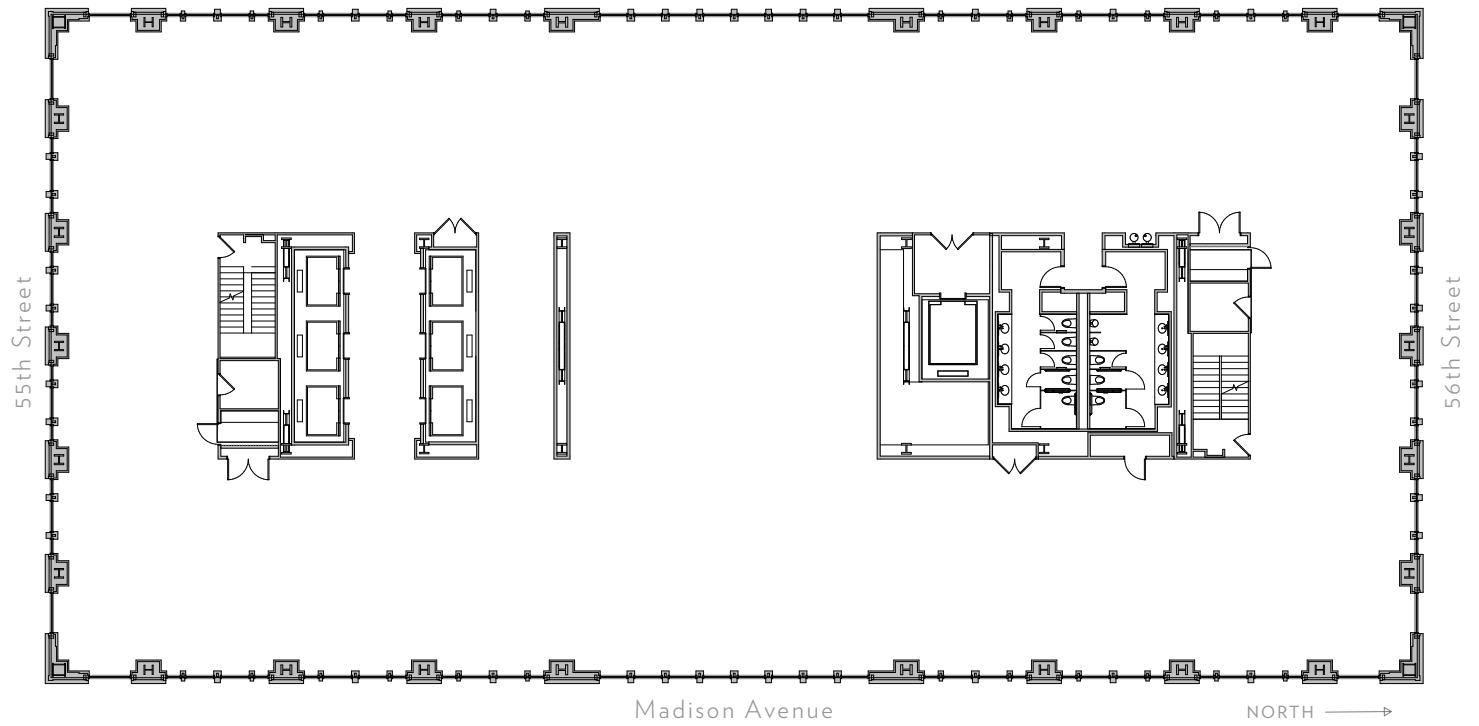

550

MADISON

Floor 32

SLAB HEIGHT 14'-0"

RSF 24,940