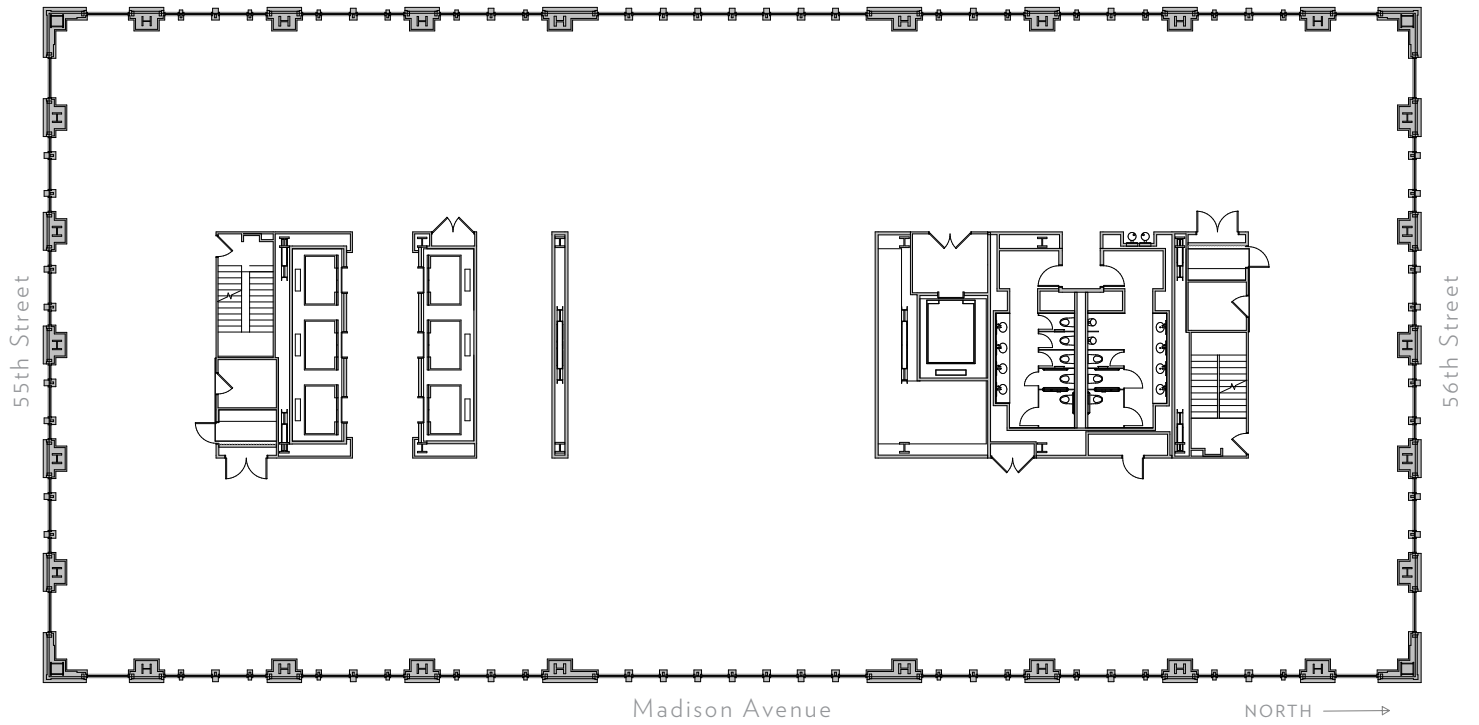

56th Street

Madison Avenue

NORTH →

550

MADISON

Floor 31

SLAB HEIGHT 14'-0"
RSF 24,940

550