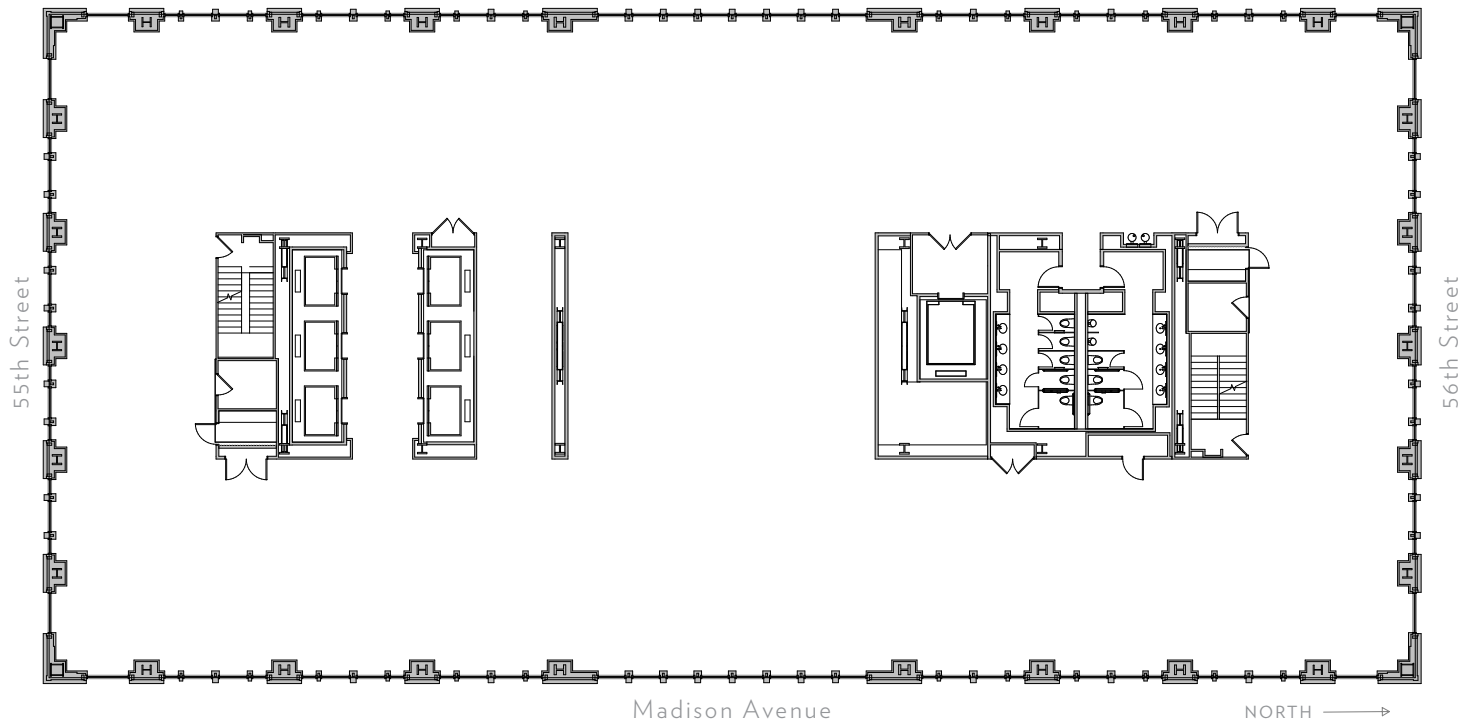

SLAB HEIGHT 14'-0"

RSF 24,940

550

MADISON

Floor 30

SLAB HEIGHT 14'-0"

RSF 24,940

55th Street