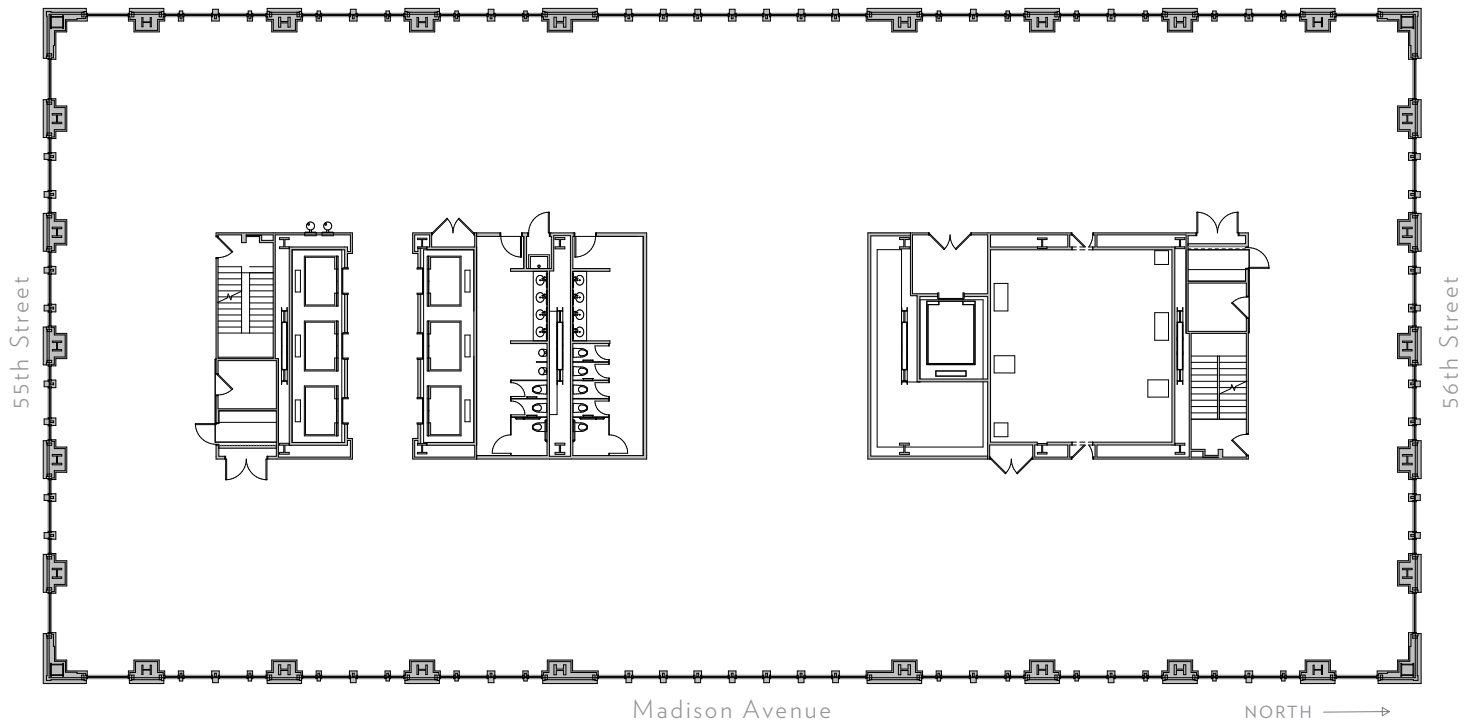

550

MADISON

Floor 28

SLAB HEIGHT 14'-0"

RSF 23,720