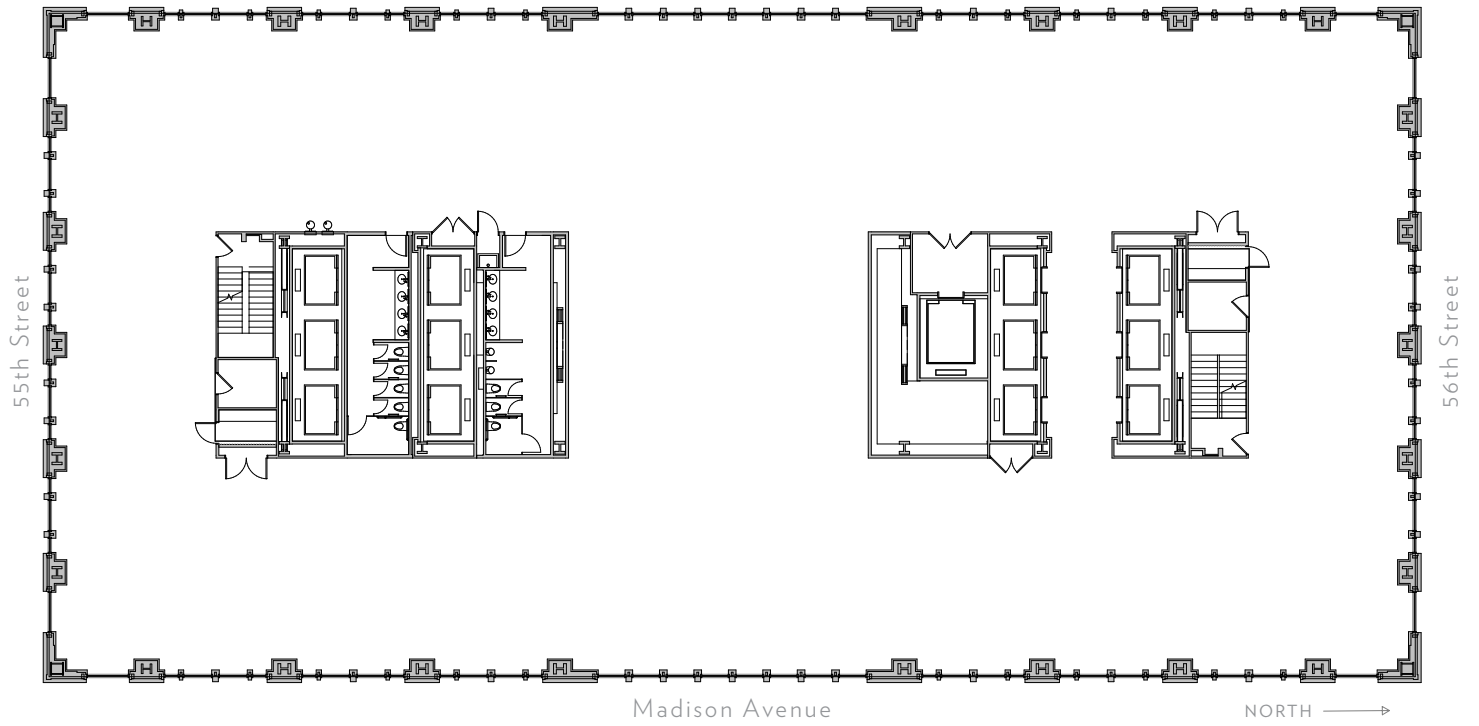

550

MADISON

Floor 18

SLAB HEIGHT 14'-0"
RSF 24,220