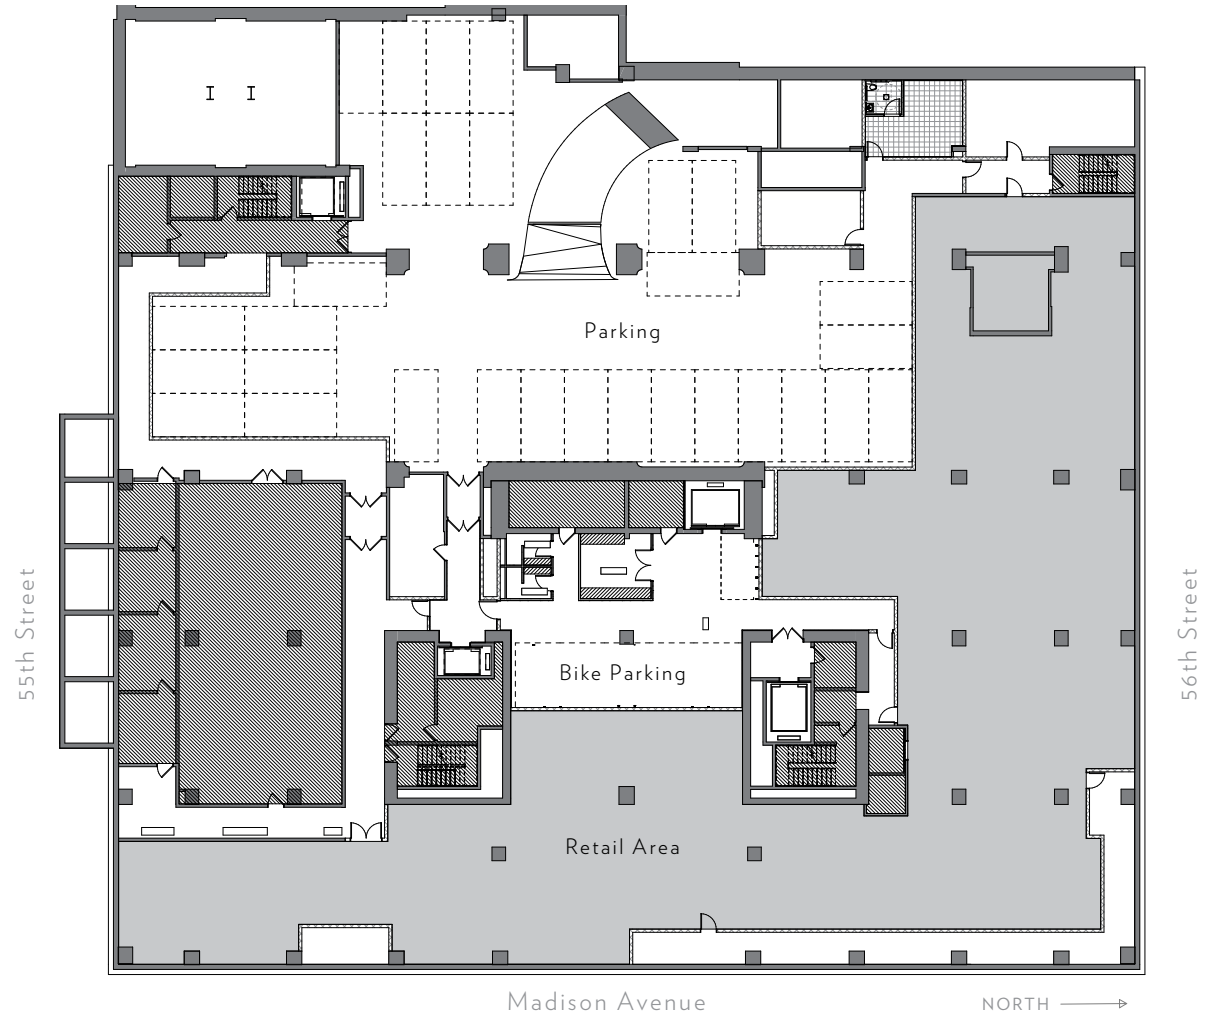

550

MADISON

Studio B

SLAB HEIGHT 14'-6"

RSF 20,970

550

MADISON

Studio A

SLAB HEIGHT 14'-6"
RSF 12,390

550

MADISON

Floor 1

SLAB HEIGHT 65'-0"
RSF 7,150

55th Street

56th Street

Madison Avenue