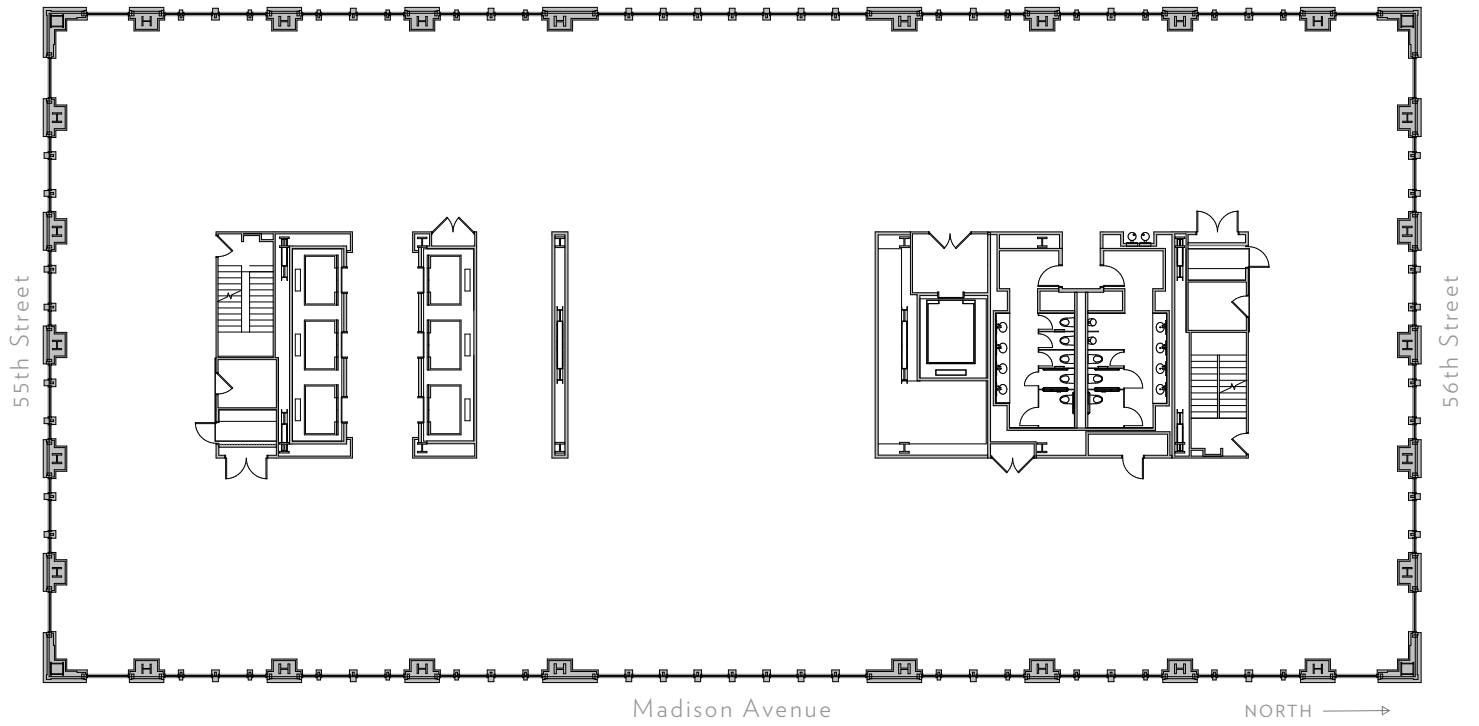

SLAB HEIGHT 14'-0"

RSF 24,940

550

MADISON

Floor 36

SLAB HEIGHT 14'-0"
RSF 24,940

550

MADISON