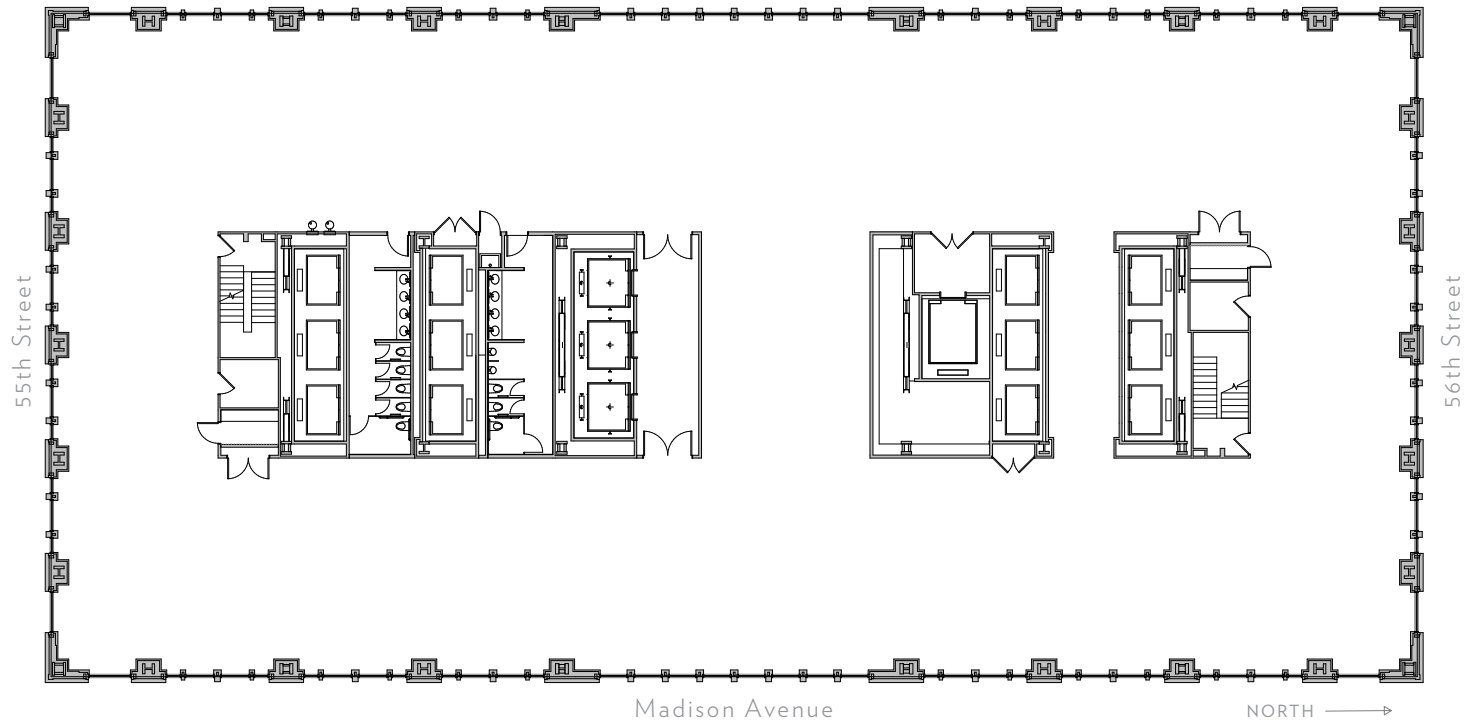

MADISON

Floor 10

SLAB HEIGHT 14'-0"
RSF 23,840

550

MADISON

Floor II

SLAB HEIGHT 14'-0"
RSF 23,840

550