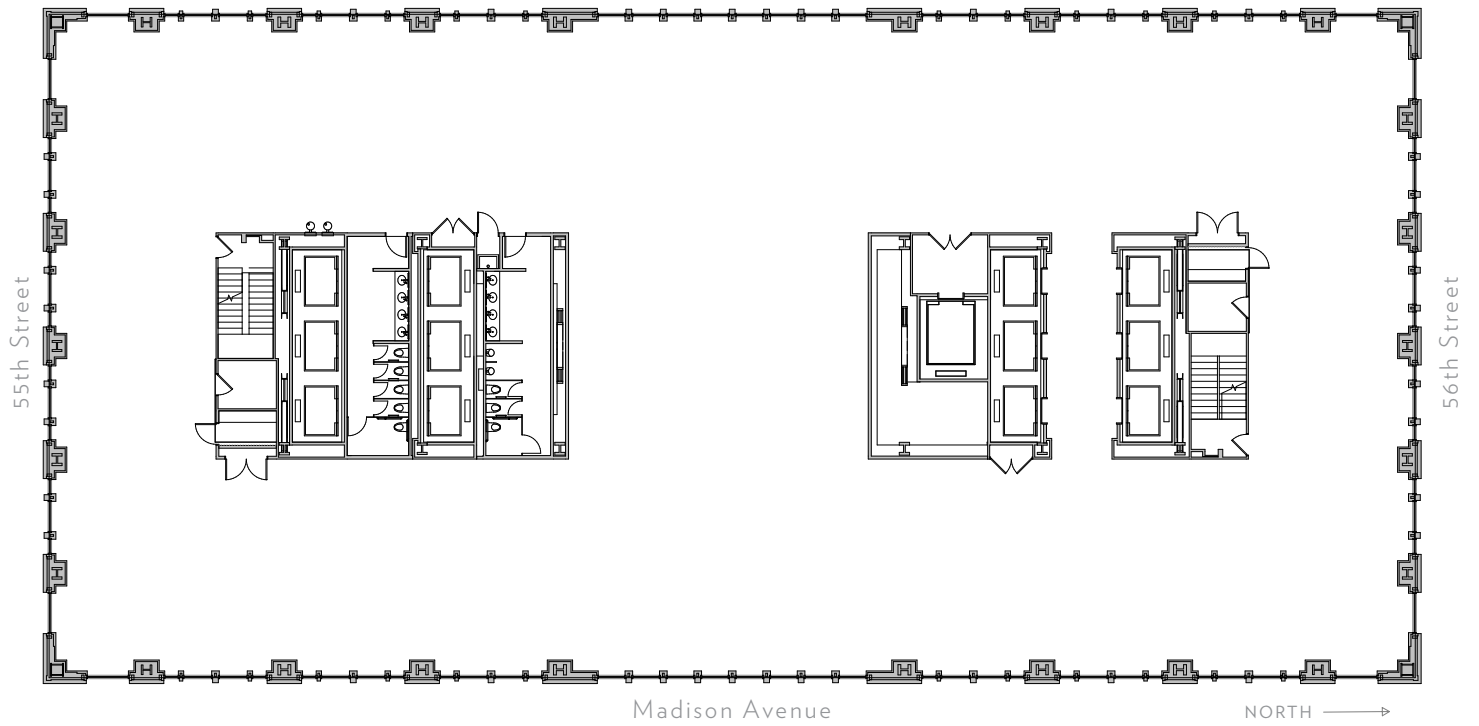

550

MADISON

Floor 20

SLAB HEIGHT 14'-0"
RSF 24,220