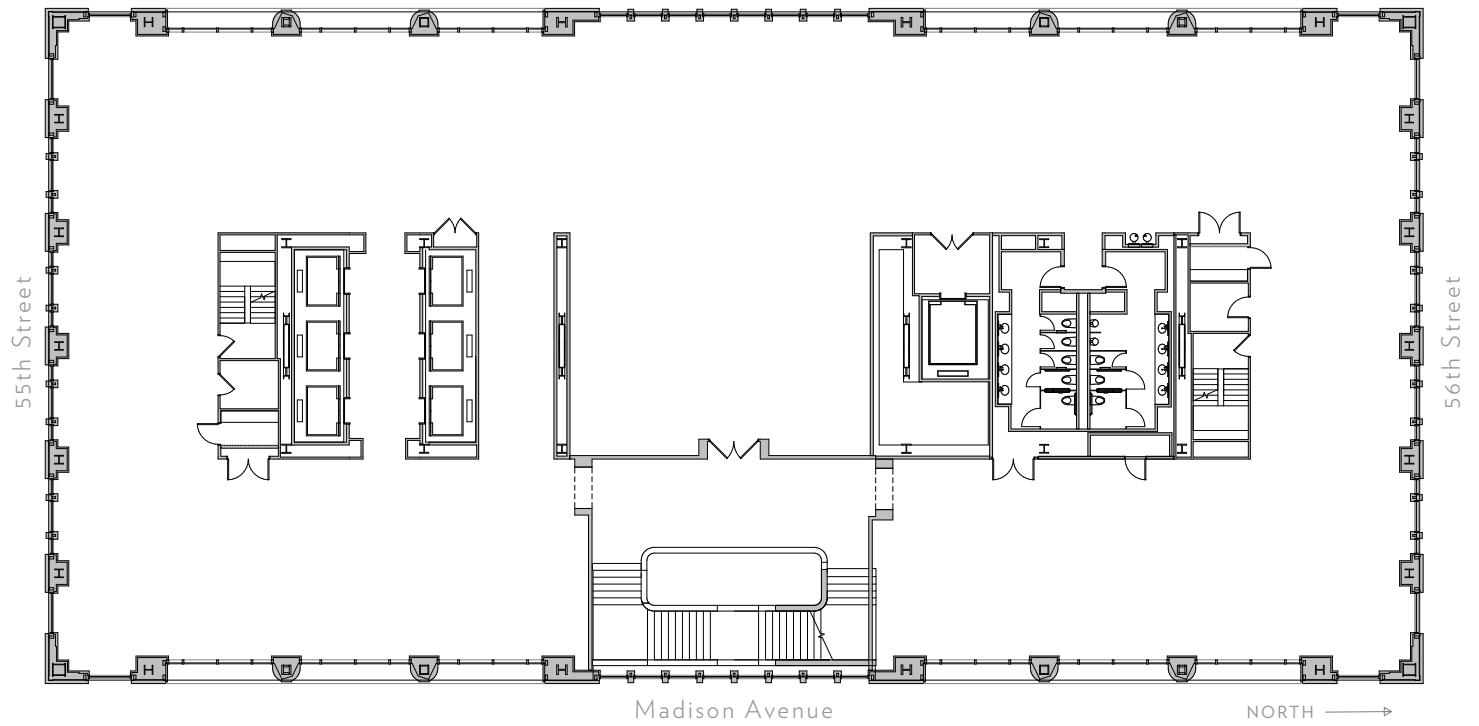

Floor 39

SLAB HEIGHT 16'-0"

RSF 24,100

550

MADISON

Floor 40

SLAB HEIGHT 16'-0"

RSF 24,100