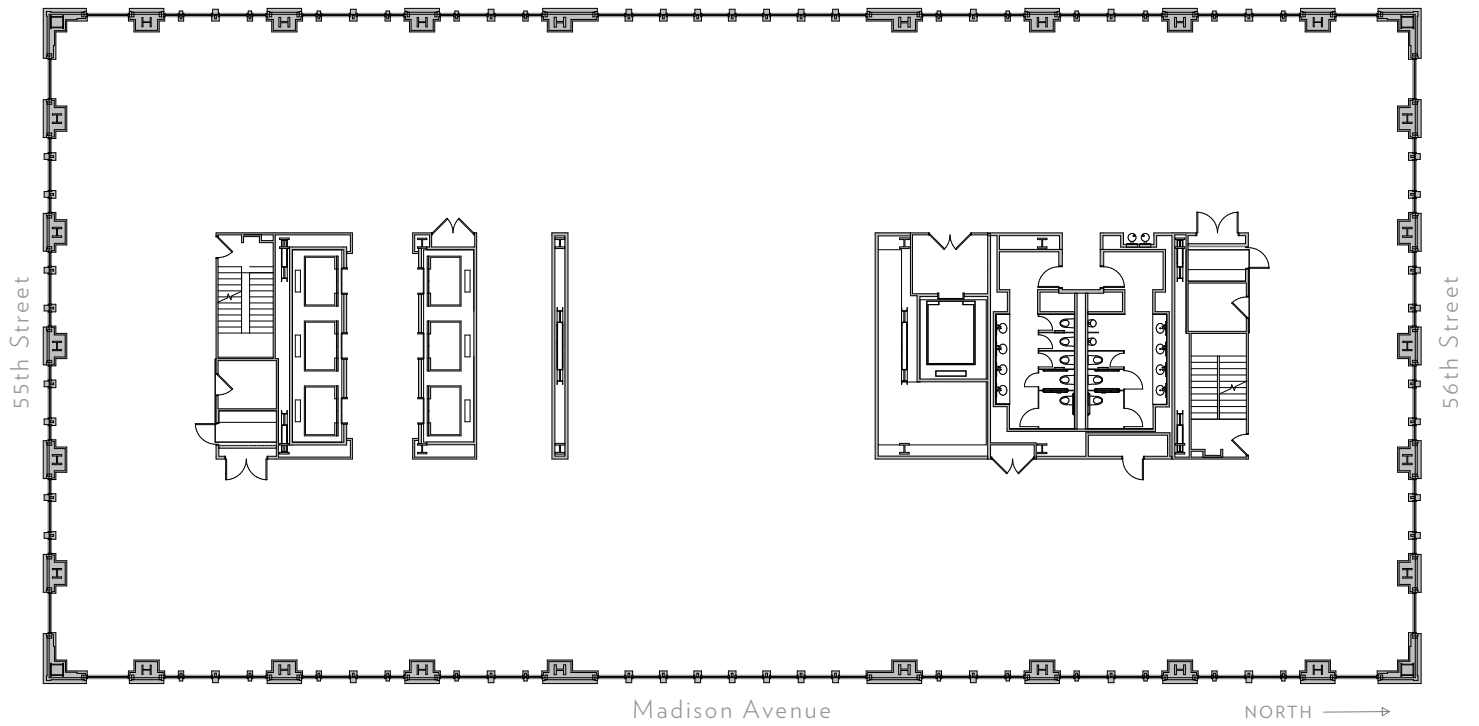

550

MADISON

Floor 33

SLAB HEIGHT 14'-0"

RSF 24,940