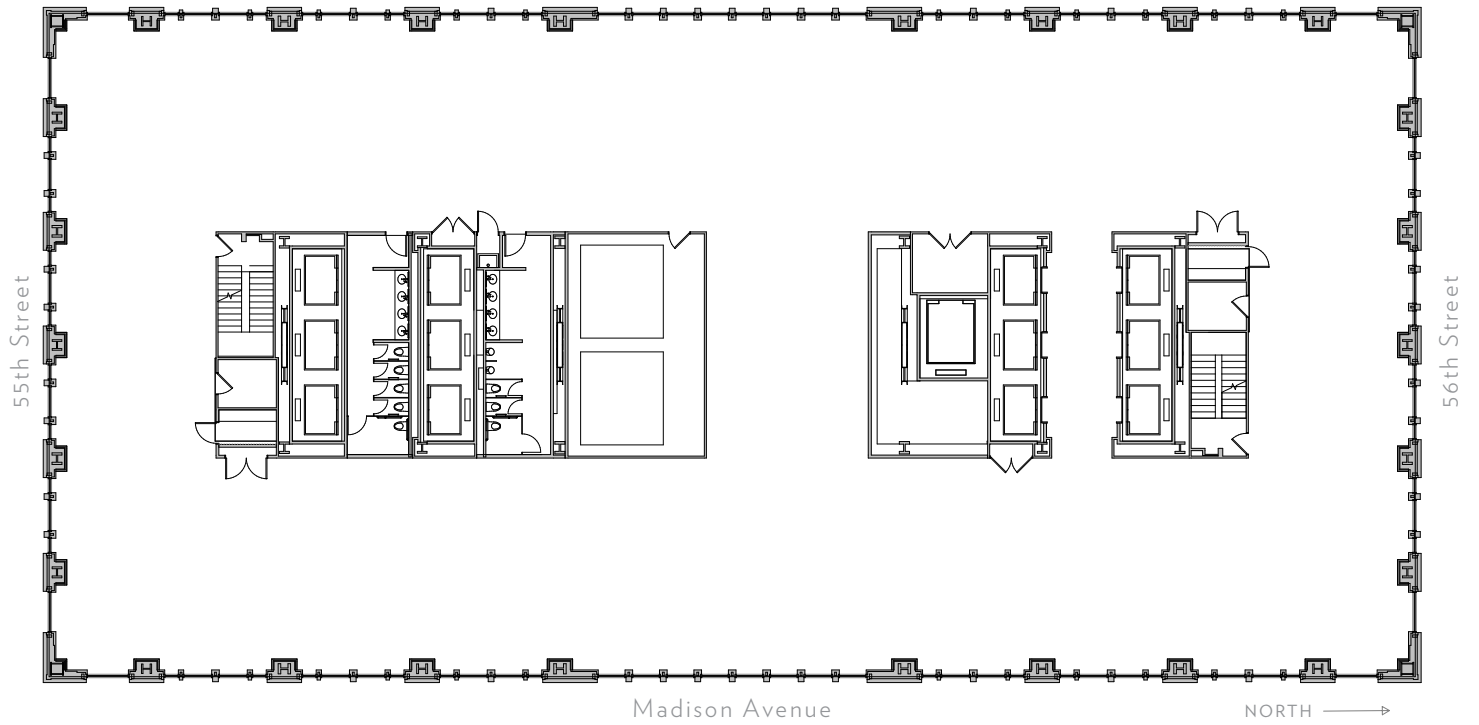

550

MADISON

Floor 22

SLAB HEIGHT 14'-0"

RSF 23,220