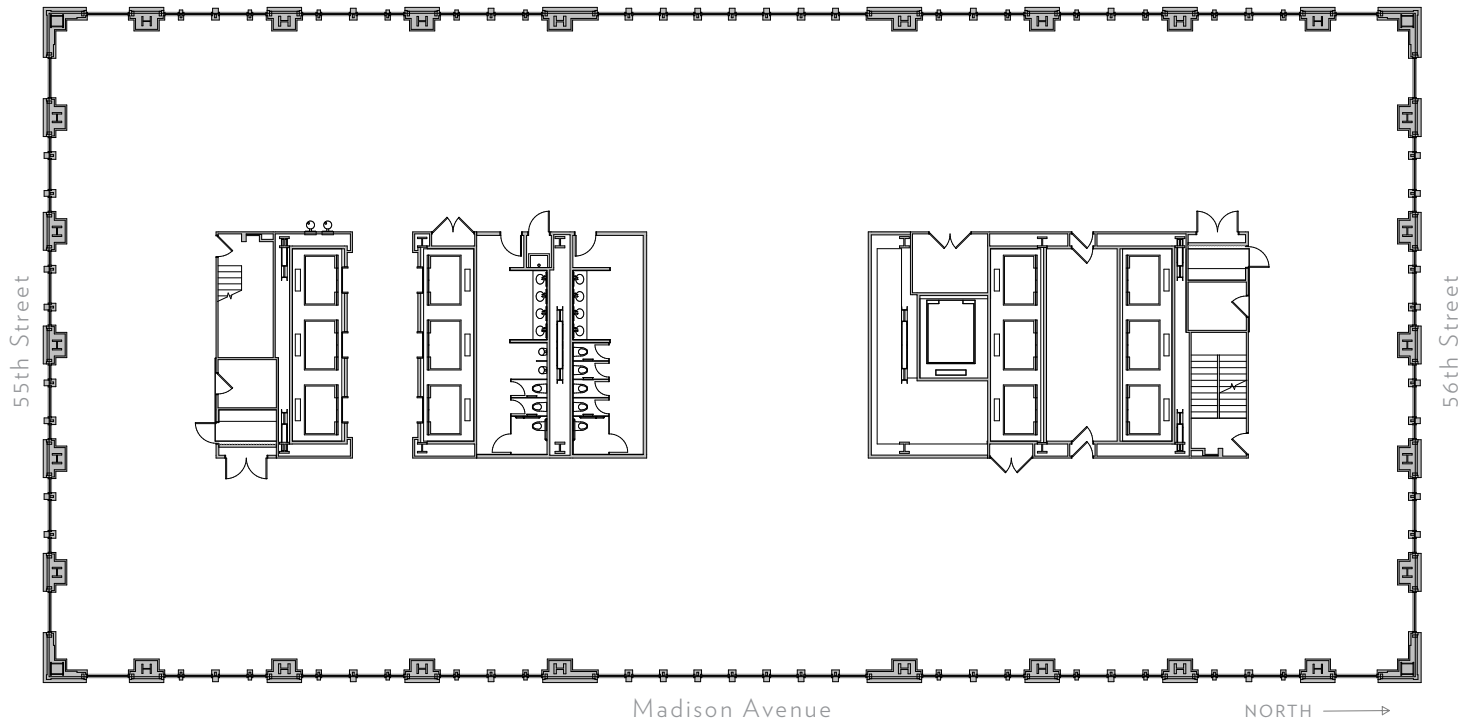

MADISON

Floor 26

SLAB HEIGHT 14'-0"

RSF 24,180

550

MADISON

Floor 27

SLAB HEIGHT 14'-0"
RSF 23,720