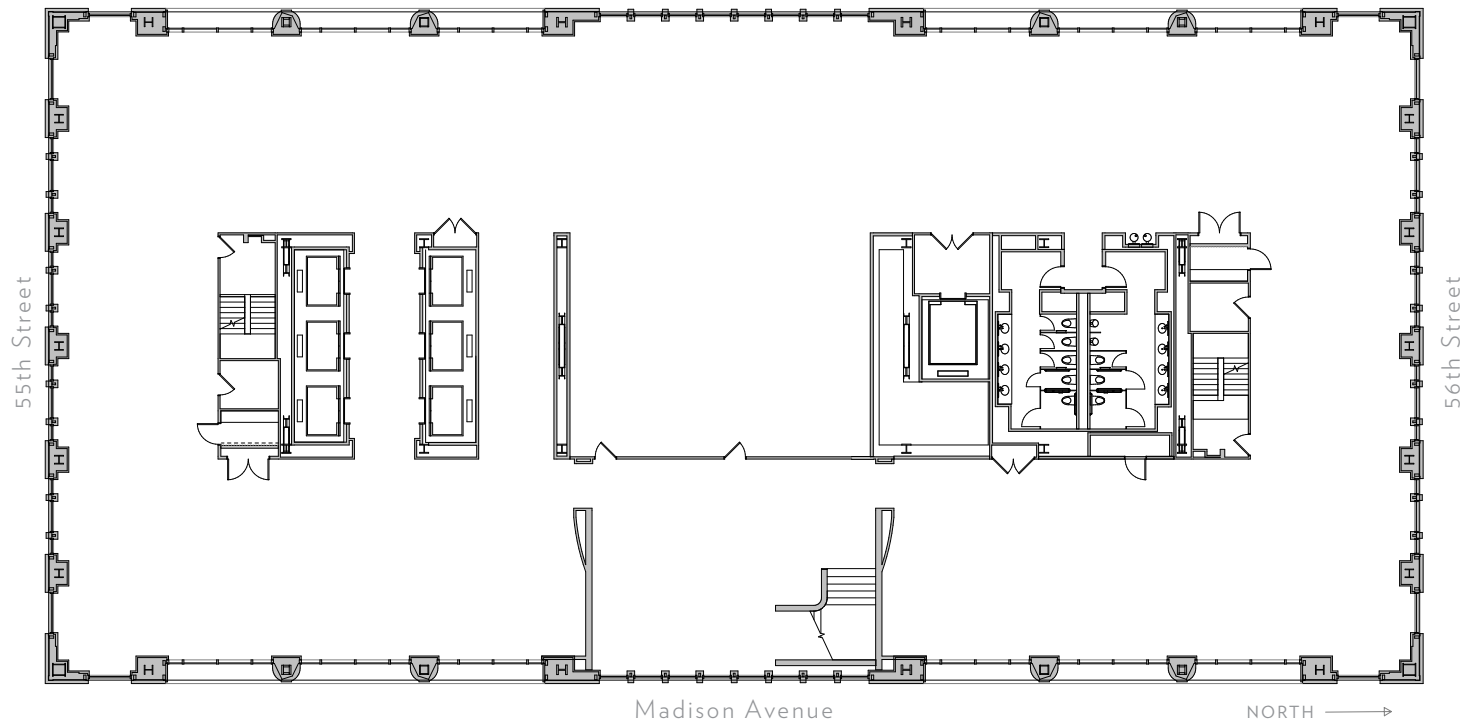

550

MADISON

Floor 39

SLAB HEIGHT 16'-0"

RSF 24,100