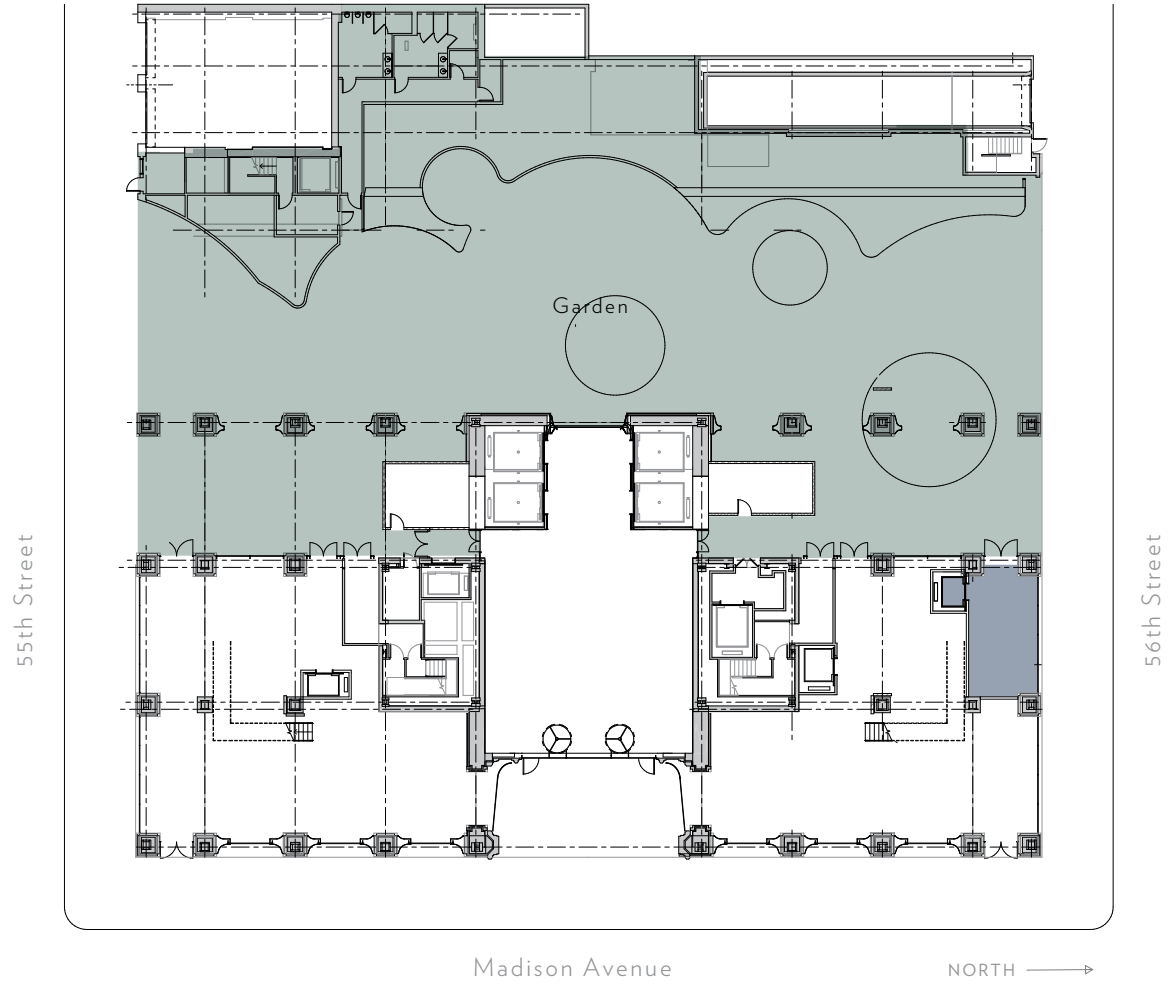

550

MADISON

Studio B

SLAB HEIGHT 14'-6"

RSF 20,970

550

MADISON

Studio A

SLAB HEIGHT 14'-6"
RSF 12,390

550

MADISON

Floor 1

SLAB HEIGHT 65'-0"
RSF 7,150

55th Street

56th Street

Madison Avenue

NORTH →

550

MADISON

Club Level I

SLAB HEIGHT 19'-0"

RSF 19,380

Madison Avenue

NORTH →

MADISON

Floor 10

SLAB HEIGHT 14'-0"
RSF 23,840

550

MADISON

Floor II

SLAB HEIGHT 14'-0"
RSF 23,840

550