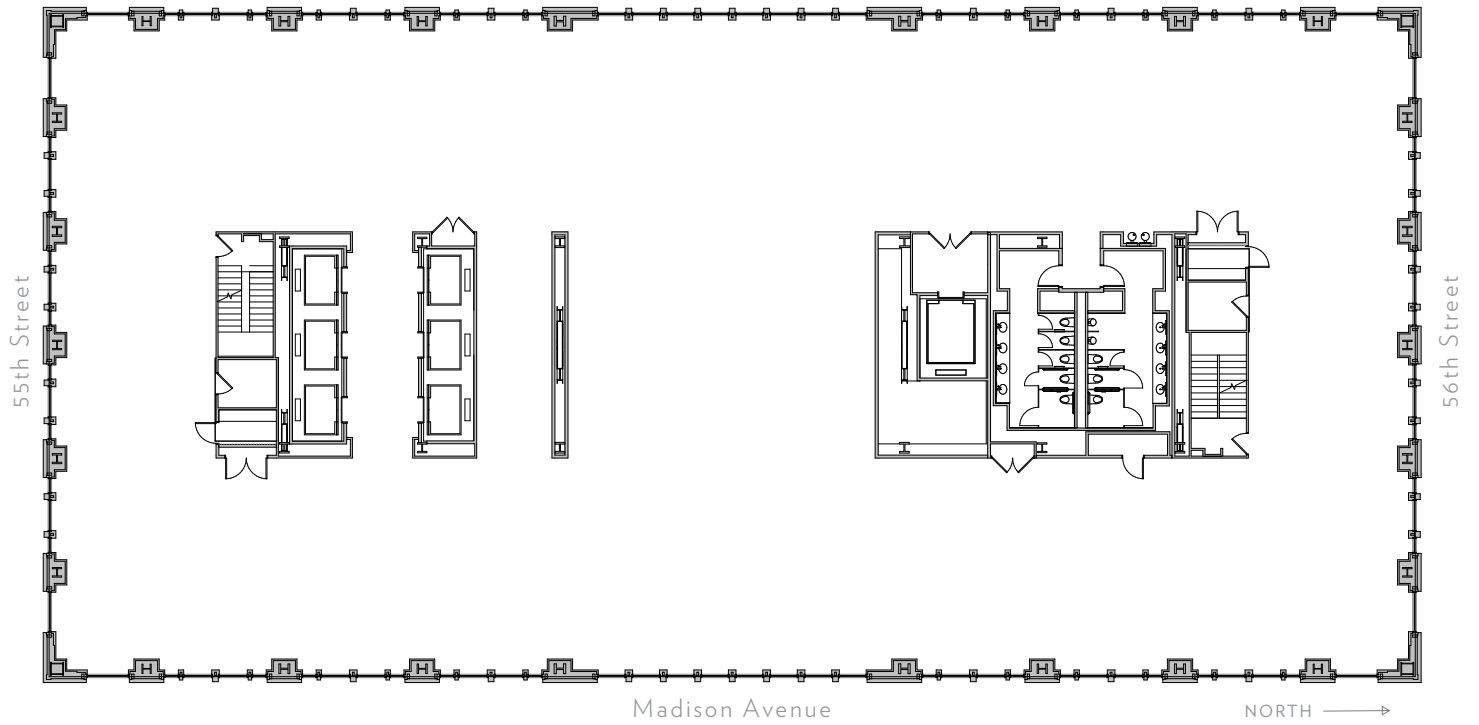

RSF 24,940

550

MADISON

Floor 34

SLAB HEIGHT 14'-0"
RSF 24,940

550

MADISON

Floor 35