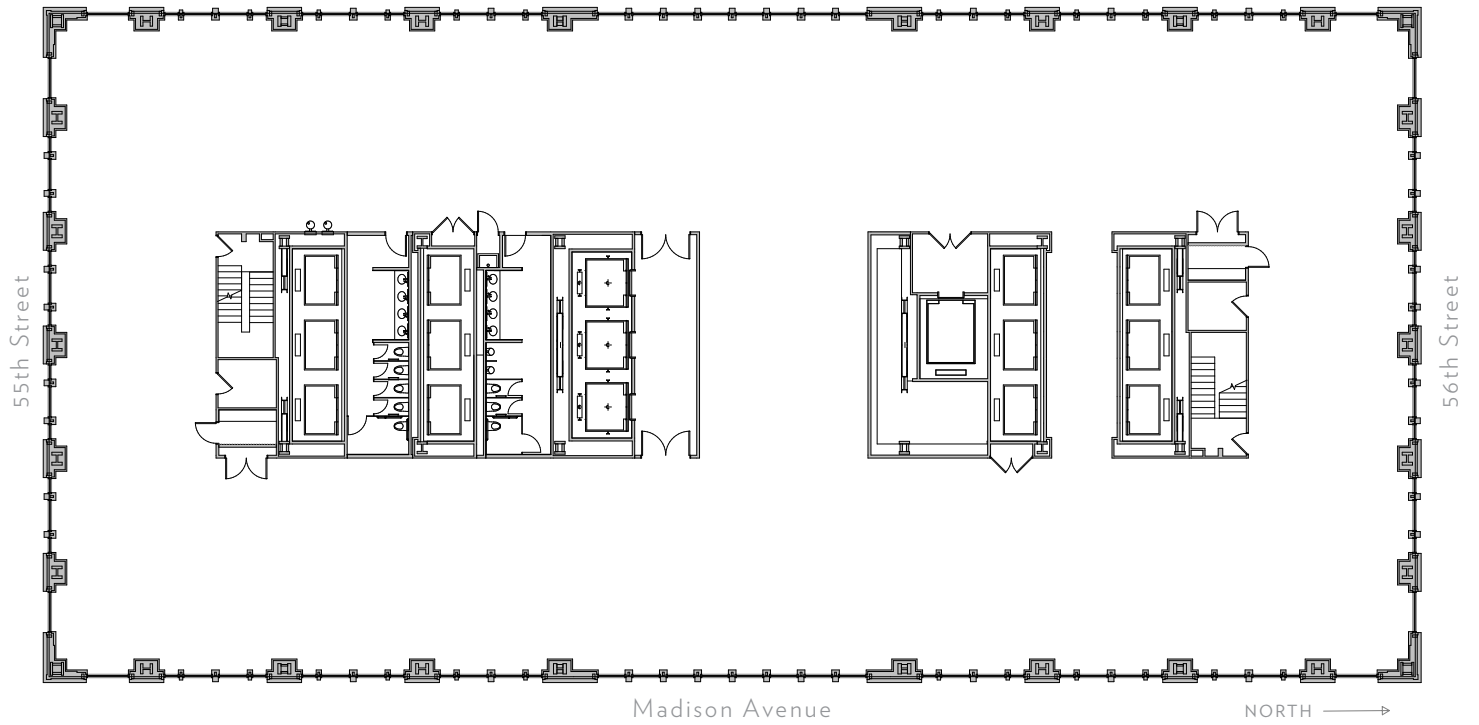

550

MADISON

Floor 12

SLAB HEIGHT 14'-0"

RSF 23,840