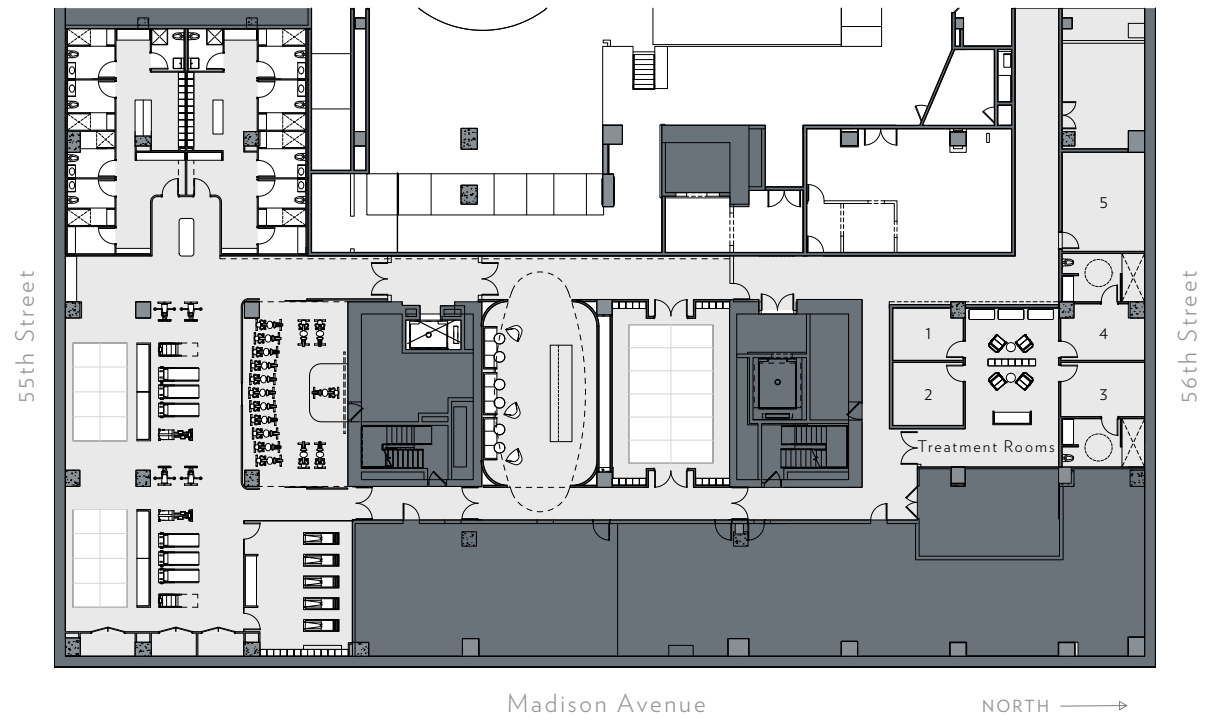

550

MADISON

Studio B

SLAB HEIGHT 14'-6"

RSF 20,970

550

MADISON

Studio A

SLAB HEIGHT 14'-6"
RSF 12,390

550

MADISON

Floor 1

SLAB HEIGHT 65'-0"
RSF 7,150

55th Street

56th Street

Madison Avenue