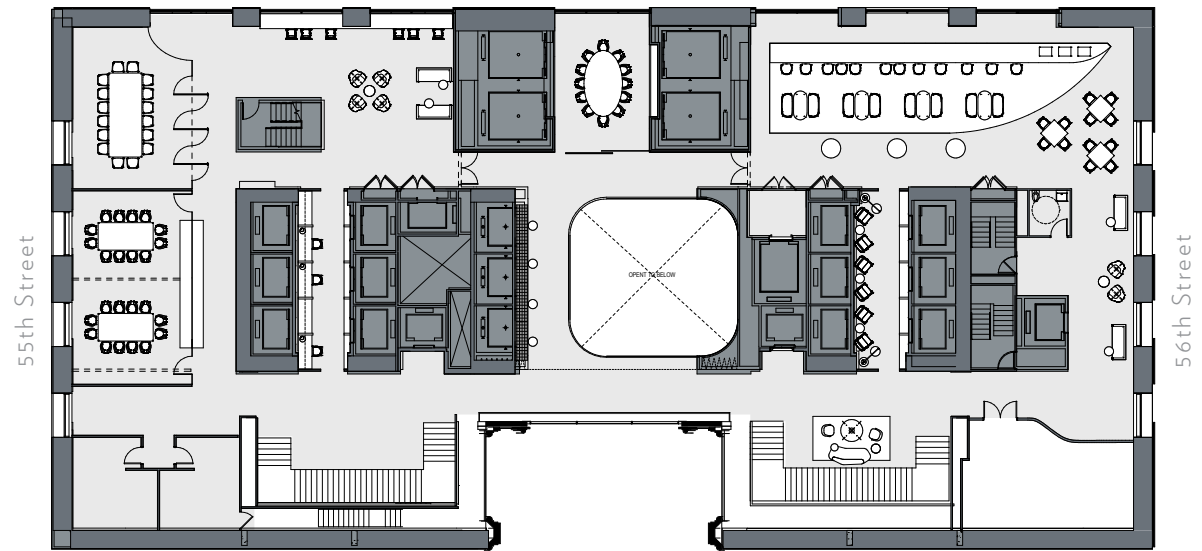

SLAB HEIGHT 14'-6"
RSF 12,390

550

MADISON

Floor 1

SLAB HEIGHT 65'-0"
RSF 7,150

55th Street

56th Street

Madison Avenue

NORTH →

550

MADISON

Club Level I

SLAB HEIGHT 19'-0"

RSF 19,380

Madison Avenue

NORTH →

550

MADISON

Club Level 2

SLAB HEIGHT 17'-0"

RSF 20,610

Madison Avenue

NORTH →

550

MADISON

Floor 10

SLAB HEIGHT 14'-0"
RSF 23,840

550

MADISON

Floor II

SLAB HEIGHT 14'-0"
RSF 23,840

550