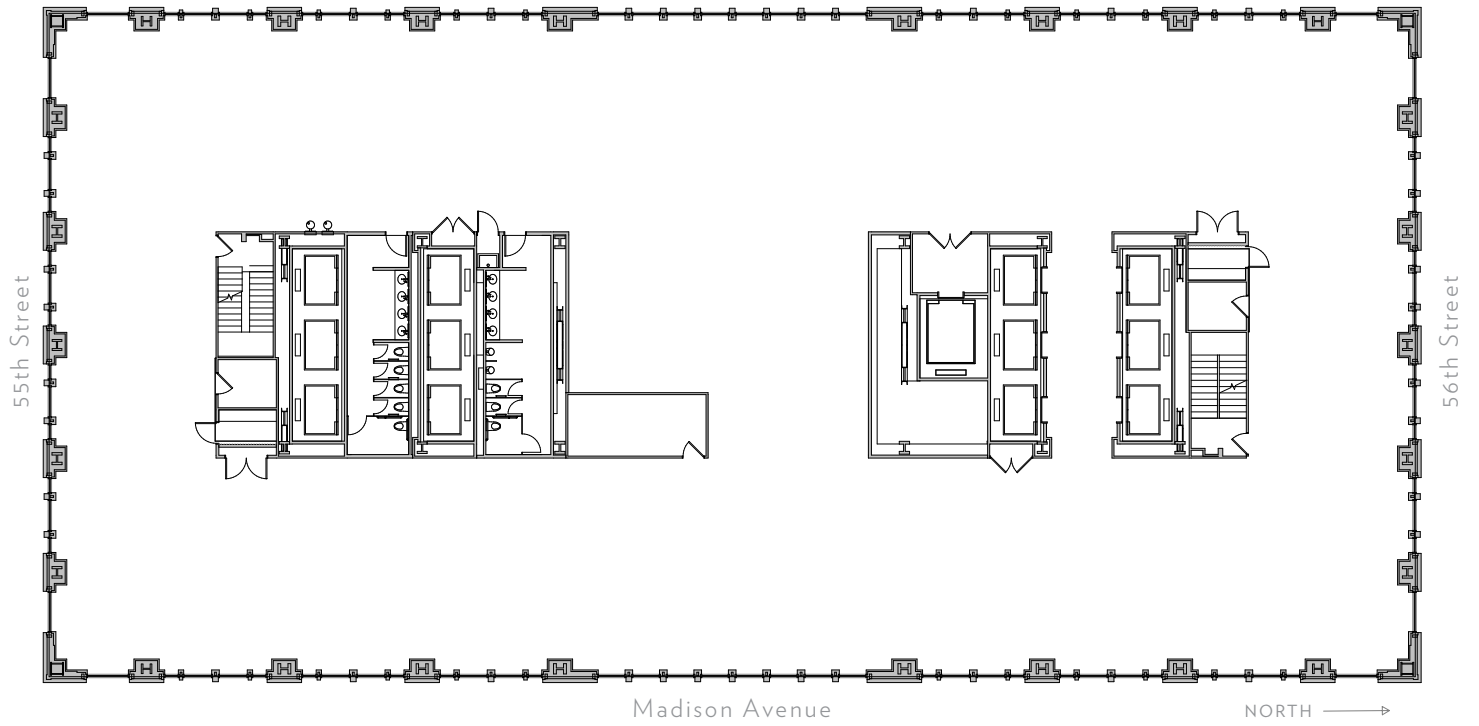

RSF 23,460

550

MADISON

Floor 17

SLAB HEIGHT 14'-0"
RSF 23,950

550

MADISON

Floor 18