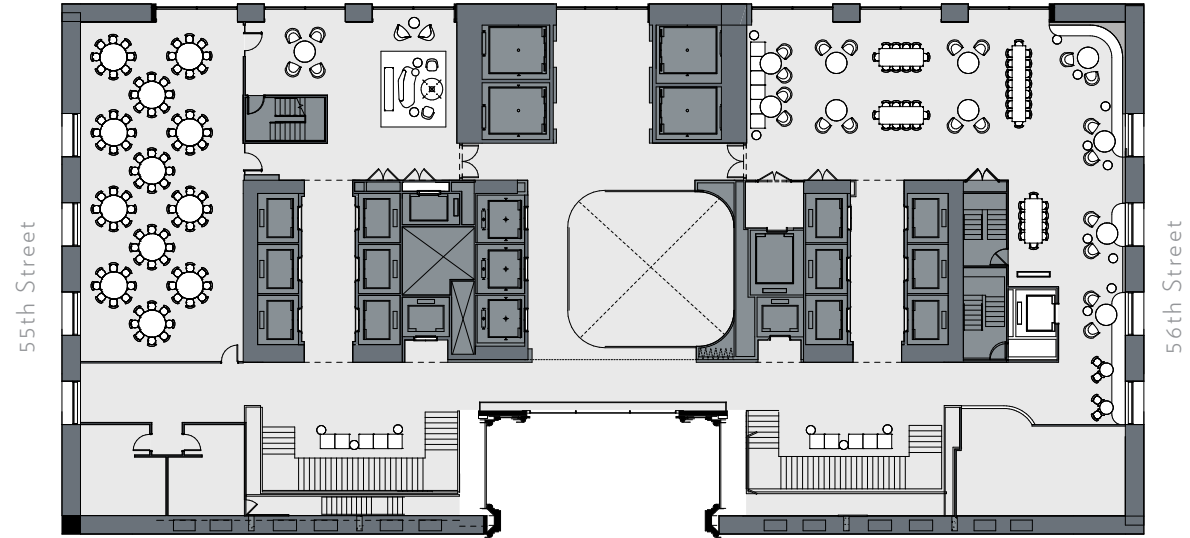

SLAB HEIGHT 14'-6"
RSF 12,390

550

MADISON

Floor 1

SLAB HEIGHT 65'-0"
RSF 7,150

55th Street

56th Street

Madison Avenue

NORTH →

550

MADISON

Club Level I

SLAB HEIGHT 19'-0"

RSF 19,380

Madison Avenue

NORTH →

550

MADISON

Club Level 2

SLAB HEIGHT 17'-0"

RSF 20,610

Madison Avenue

NORTH →

550

MADISON

Floor 10

SLAB HEIGHT 14'-0"
RSF 23,840

550

MADISON

Floor II

SLAB HEIGHT 14'-0"
RSF 23,840

550