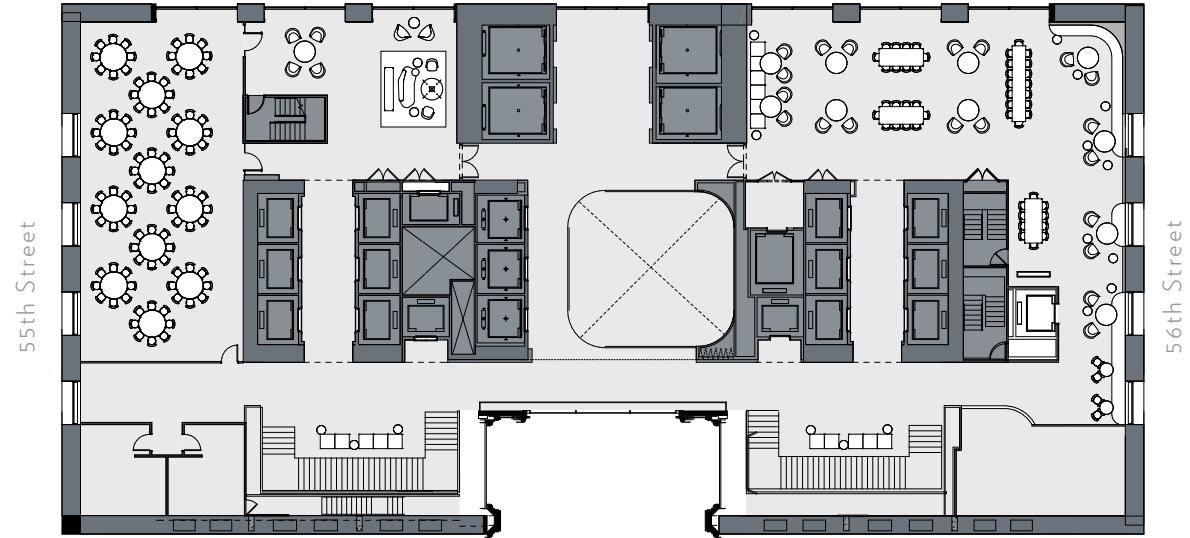

550

MADISON

Club Level I

SLAB HEIGHT 19'-0"
RSF 19,380

Madison Avenue

NORTH →