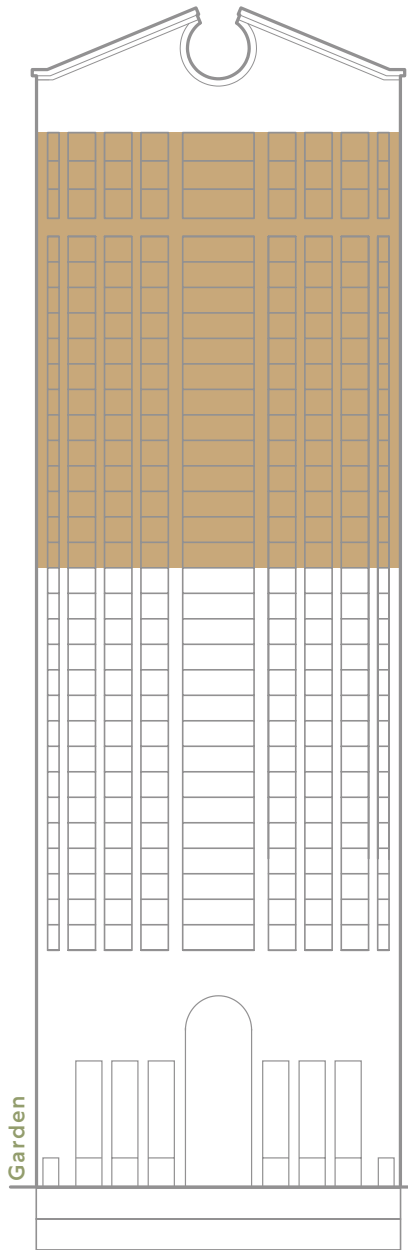

TOWER OPEN PLAN

Floors 26 - 41

Workstations	
Collaborative Seats	
Focus Spaces	
Touchdown/War Rooms	
Support	
Total Headcount	155
Meeting	
Boardroom	24
Conference A	4
Conference B	4
Conference C	6
Conference D	6
MPR	16
Total Meeting	60